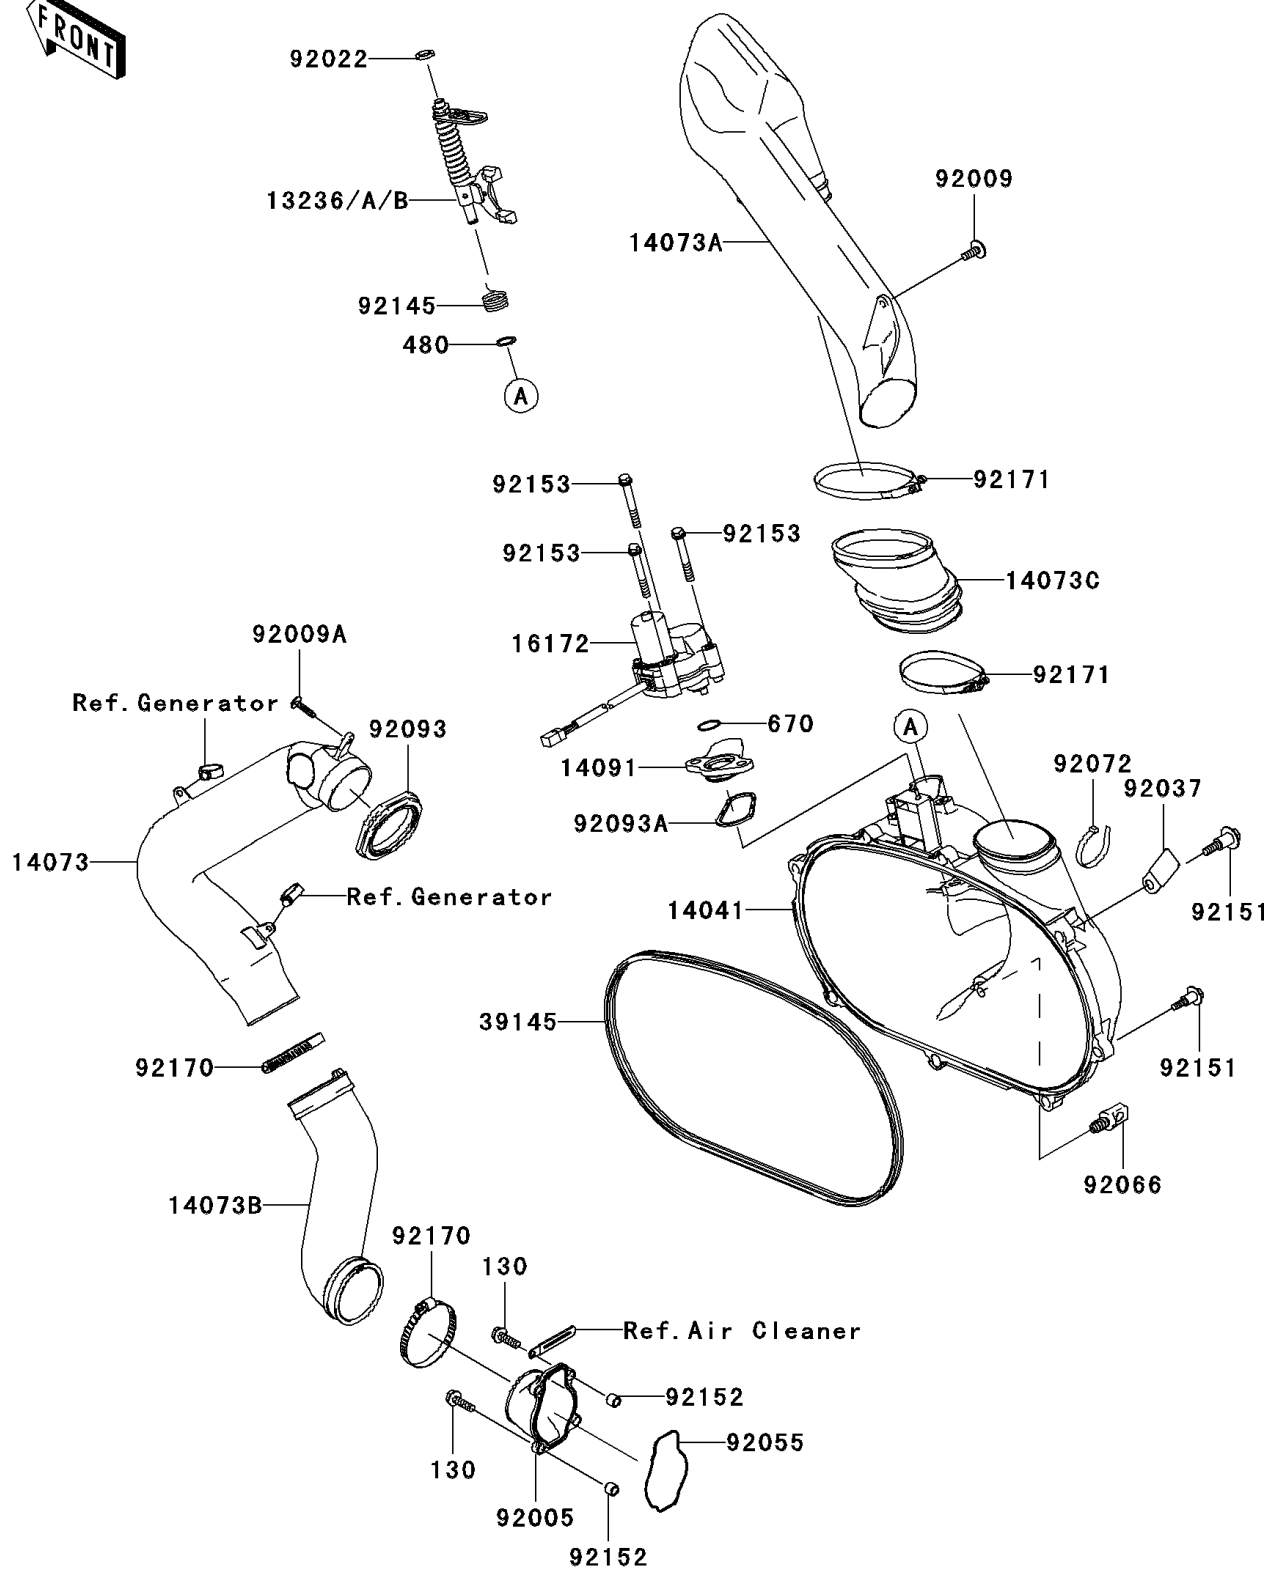

2008 Brute Force 650 4x4i Hardwoods Green HD PARTS DIAGRAM

Converter Cover

E1393

2008 Brute Force 650 4x4i Hardwoods Green HD PARTS LIST

Converter Cover

ITEM NAME	PART NUMBER	QUANTITY
BOLT-FLANGED,6X20 (Ref # 130)	130CD0620	4
CIRCLIP-TYPE-C,10MM (Ref # 480)	480J1000	1
O RING (Ref # 670)	670D3022	1
LEVER-COMP,YELLOW (Ref # 13236)	13236-0046	AR
LEVER-COMP,GREEN (Ref # 13236A)	13236-0047	AR
LEVER-COMP,PAINT LESS (Ref # 13236B)	13236-0048	1
COVER-COMP (Ref # 14041)	14041-0004	1
DUCT,INTAKE (Ref # 14073)	14073-0025	1
DUCT,EXHAUST (Ref # 14073A)	14073-0026	1
DUCT,INTAKE JOINT (Ref # 14073B)	14073-0027	1
DUCT,EXHAUST JOINT (Ref # 14073C)	14073-0028	1
COVER (Ref # 14091)	14091-1421	1
ACTUATOR (Ref # 16172)	16172-0006	1
TRIM-SEAL (Ref # 39145)	39145-1135	1
FITTING (Ref # 92005)	92005-1387	1
SCREW,6X16 (Ref # 92009)	92009-1694	1
SCREW,TAPPING,5X20 (Ref # 92009A)	92009-1993	1
WASHER,10.2X16X1 (Ref # 92022)	92022-1829	1
CLAMP (Ref # 92037)	92037-1780	1
RING-O (Ref # 92055)	92055-1630	1
PLUG,DRAIN,11X19 (Ref # 92066)	92066-1580	1
BAND,L=188 (Ref # 92072)	92072-1239	1
SEAL (Ref # 92093)	92093-0016	1
SEAL (Ref # 92093A)	92093-1548	1
SPRING (Ref # 92145)	92145-1567	1
BOLT,FLANGED,6X30 (Ref # 92151)	92151-1686	8
COLLAR (Ref # 92152)	92152-1332	4
BOLT,6X47 (Ref # 92153)	92153-0678	3
CLAMP (Ref # 92170)	92170-1764	2

2008 Brute Force 650 4x4i Hardwoods Green HD PARTS LIST

Converter Cover

ITEM NAME	PART NUMBER	QUANTITY
CLAMP (Ref # 92171)	92171-0208	2