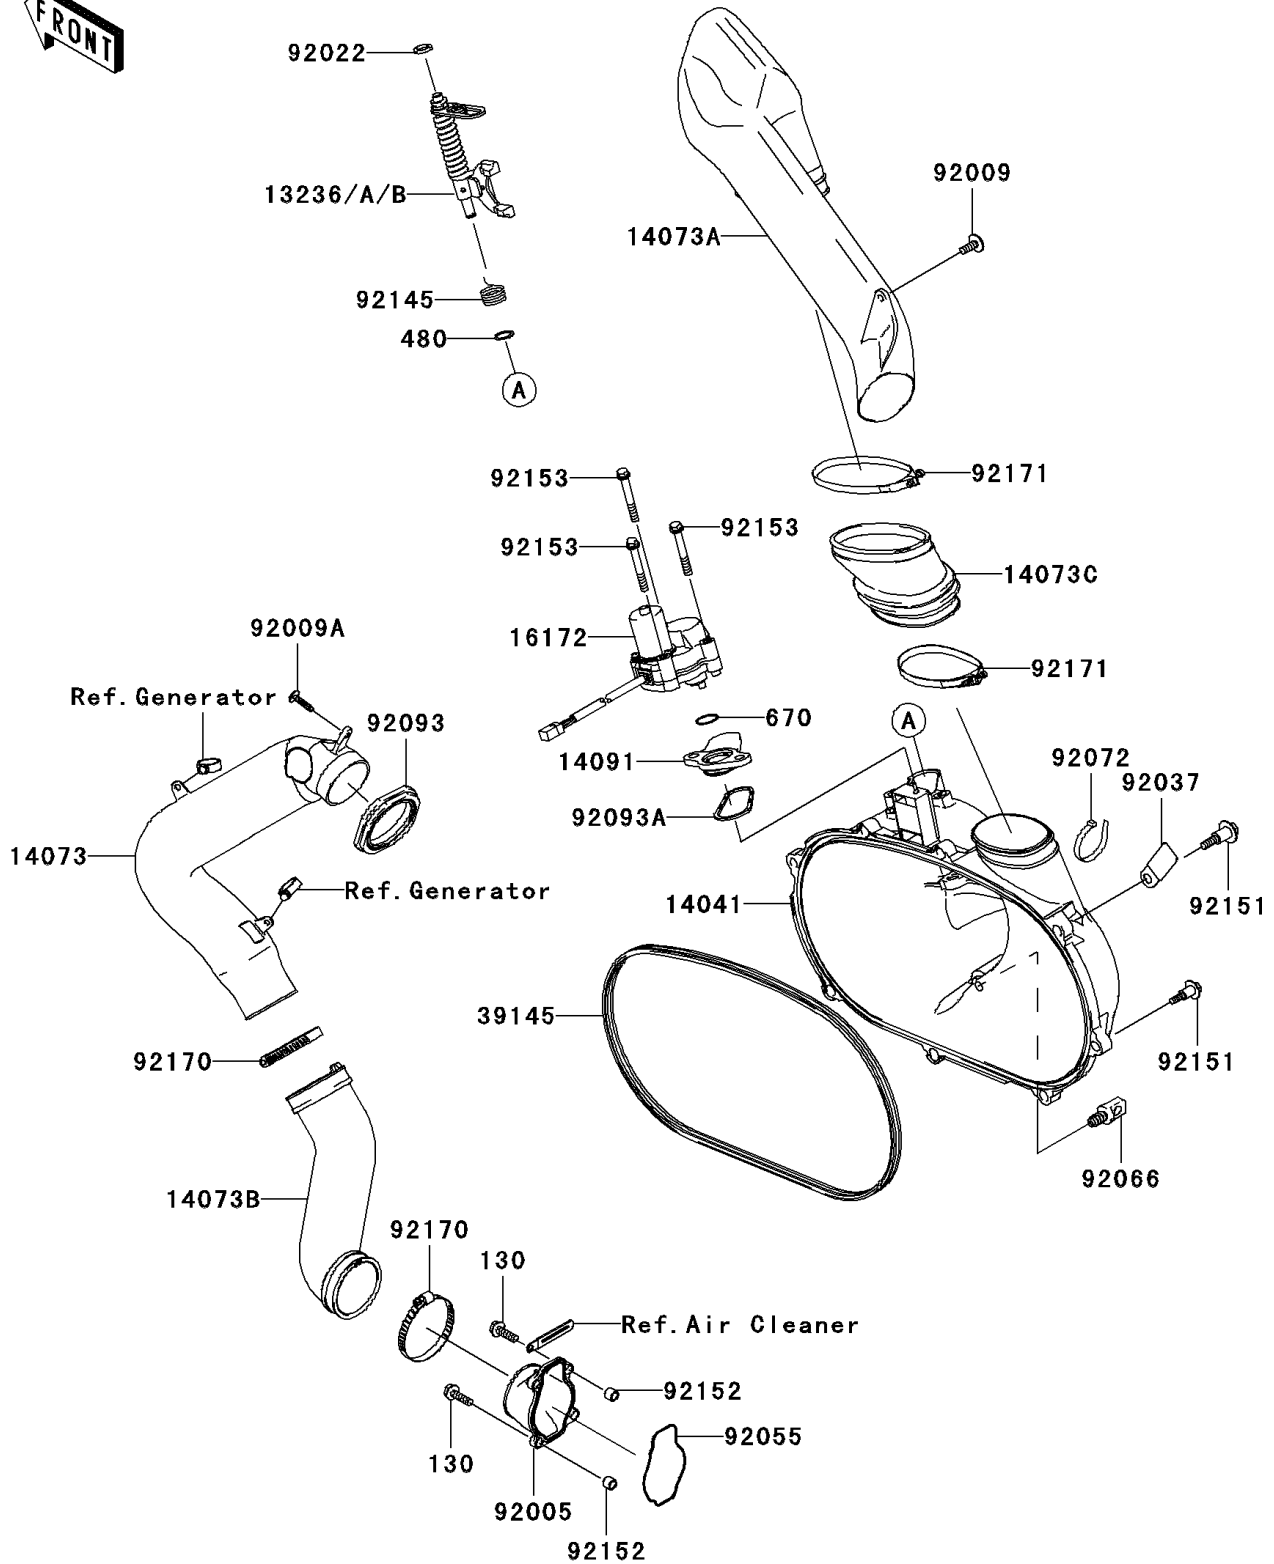

2009 Brute Force 650 4x4i Hardwoods Green HD PARTS DIAGRAM

Converter Cover

E1393

2009 Brute Force 650 4x4i Hardwoods Green HD PARTS LIST

Converter Cover

ITEM NAME	PART NUMBER	QUANTITY
BOLT-FLANGED,6X20 (Ref # 130)	130CD0620	4
CIRCLIP-TYPE-C,10MM (Ref # 480)	480J1000	1
O RING (Ref # 670)	670D3022	1
LEVER-COMP,YELLOW (Ref # 13236)	13236-0046	AR
LEVER-COMP,GREEN (Ref # 13236A)	13236-0047	AR
LEVER-COMP,PAINT LESS (Ref # 13236B)	13236-0048	1
COVER-COMP (Ref # 14041)	14041-0004	1
DUCT,INTAKE (Ref # 14073)	14073-0025	1
DUCT,EXHAUST (Ref # 14073A)	14073-0026	1
DUCT,INTAKE JOINT (Ref # 14073B)	14073-0027	1
DUCT,EXHAUST JOINT (Ref # 14073C)	14073-0028	1
COVER (Ref # 14091)	14091-1421	1
ACTUATOR (Ref # 16172)	16172-0006	1
TRIM-SEAL (Ref # 39145)	39145-1135	1
FITTING (Ref # 92005)	92005-1387	1
SCREW,6X16 (Ref # 92009)	92009-1694	1
SCREW,TAPPING,5X20 (Ref # 92009A)	92009-1993	1
WASHER,10.2X16X1 (Ref # 92022)	92022-1829	1
CLAMP (Ref # 92037)	92037-1780	1
RING-O (Ref # 92055)	92055-1630	1
PLUG,DRAIN,11X19 (Ref # 92066)	92066-1580	1
BAND,L=188 (Ref # 92072)	92072-1239	1
SEAL (Ref # 92093)	92093-0016	1
SEAL (Ref # 92093A)	92093-1548	1
SPRING (Ref # 92145)	92145-1567	1
BOLT,FLANGED,6X30 (Ref # 92151)	92151-1686	8
COLLAR (Ref # 92152)	92152-1332	4
BOLT,6X47 (Ref # 92153)	92153-0678	3
CLAMP (Ref # 92170)	92170-1764	2

2009 Brute Force 650 4x4i Hardwoods Green HD PARTS LIST

Converter Cover

ITEM NAME	PART NUMBER	QUANTITY
CLAMP (Ref # 92171)	92171-0208	2