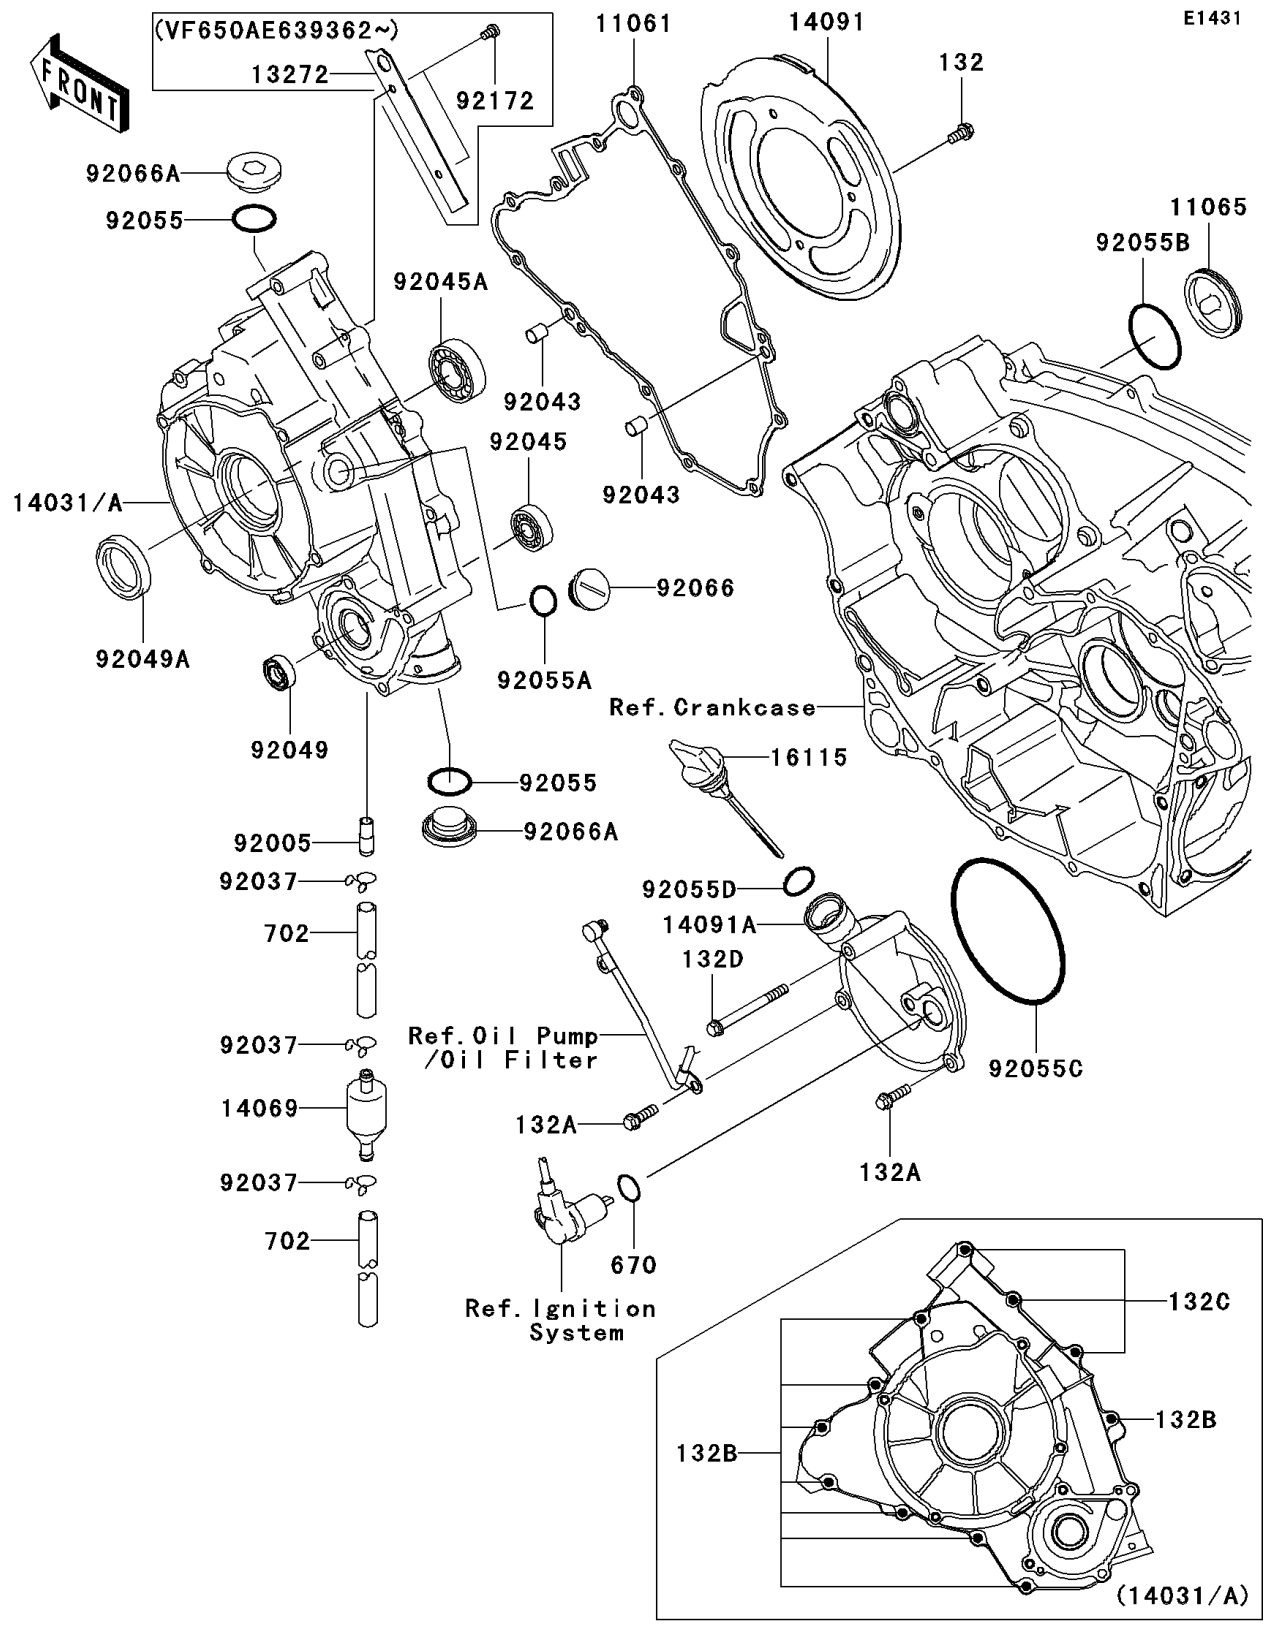

2006 Brute Force 650 4x4i Hardwoods Green HD PARTS DIAGRAM

Engine Cover(s)

2006 Brute Force 650 4x4i Hardwoods Green HD PARTS LIST

Engine Cover(s)

ITEM NAME	PART NUMBER	QUANTITY
BOLT-FLANGED-SMALL,6X12 (Ref # 132)	132BD0612	3
BOLT-FLANGED-SMALL,6X20 (Ref # 132A)	132BD0620	2
BOLT-FLANGED-SMALL,6X30 (Ref # 132B)	132BD0630	8
BOLT-FLANGED-SMALL,6X55 (Ref # 132C)	132BD0655	3
BOLT-FLANGED-SMALL,6X65 (Ref # 132D)	132BD0665	1
O RING (Ref # 670)	670D2018	1
TUBE-RUBBER,7X10X35 (Ref # 702)	702A07035	2
GASKET (Ref # 11061)	11061-1119	1
CAP (Ref # 11065)	11065-1151	1
COVER-GENERATOR (Ref # 14031)	14031-0030	1
BREATHER (Ref # 14069)	14069-1051	1
COVER,BELT CONVERTER (Ref # 14091)	14091-0309	1
COVER (Ref # 14091A)	14091-1365	1
CAP-OIL FILLER (Ref # 16115)	16115-1072	1
FITTING (Ref # 92005)	92005-1369	1
CLAMP,TUBE (Ref # 92037)	92037-147	3
PIN,6.2X8X14 (Ref # 92043)	92043-1263	2
BEARING-BALL,6901 (Ref # 92045)	92045-1246	1
BEARING-BALL,TMB004JR2CM (Ref # 92045A)	92045-1403	1
SEAL-OIL,SC 12X22X5 (Ref # 92049)	92049-1228	1
SEAL-OIL,HTC 28X45X7 (Ref # 92049A)	92049-1576	1
RING-O,25.7X2.4 (Ref # 92055)	92055-1136	2
RING-O,20X2 (Ref # 92055A)	92055-1146	1
RING-O,44.7X2.4 (Ref # 92055B)	92055-1279	1
RING-O,99.5X2.0 (Ref # 92055C)	92055-1632	1
RING-O,20X3 (Ref # 92055D)	92055-2185	1
PLUG,COVER (Ref # 92066)	92066-0011	1
PLUG,25X8 (Ref # 92066A)	92066-0012	2