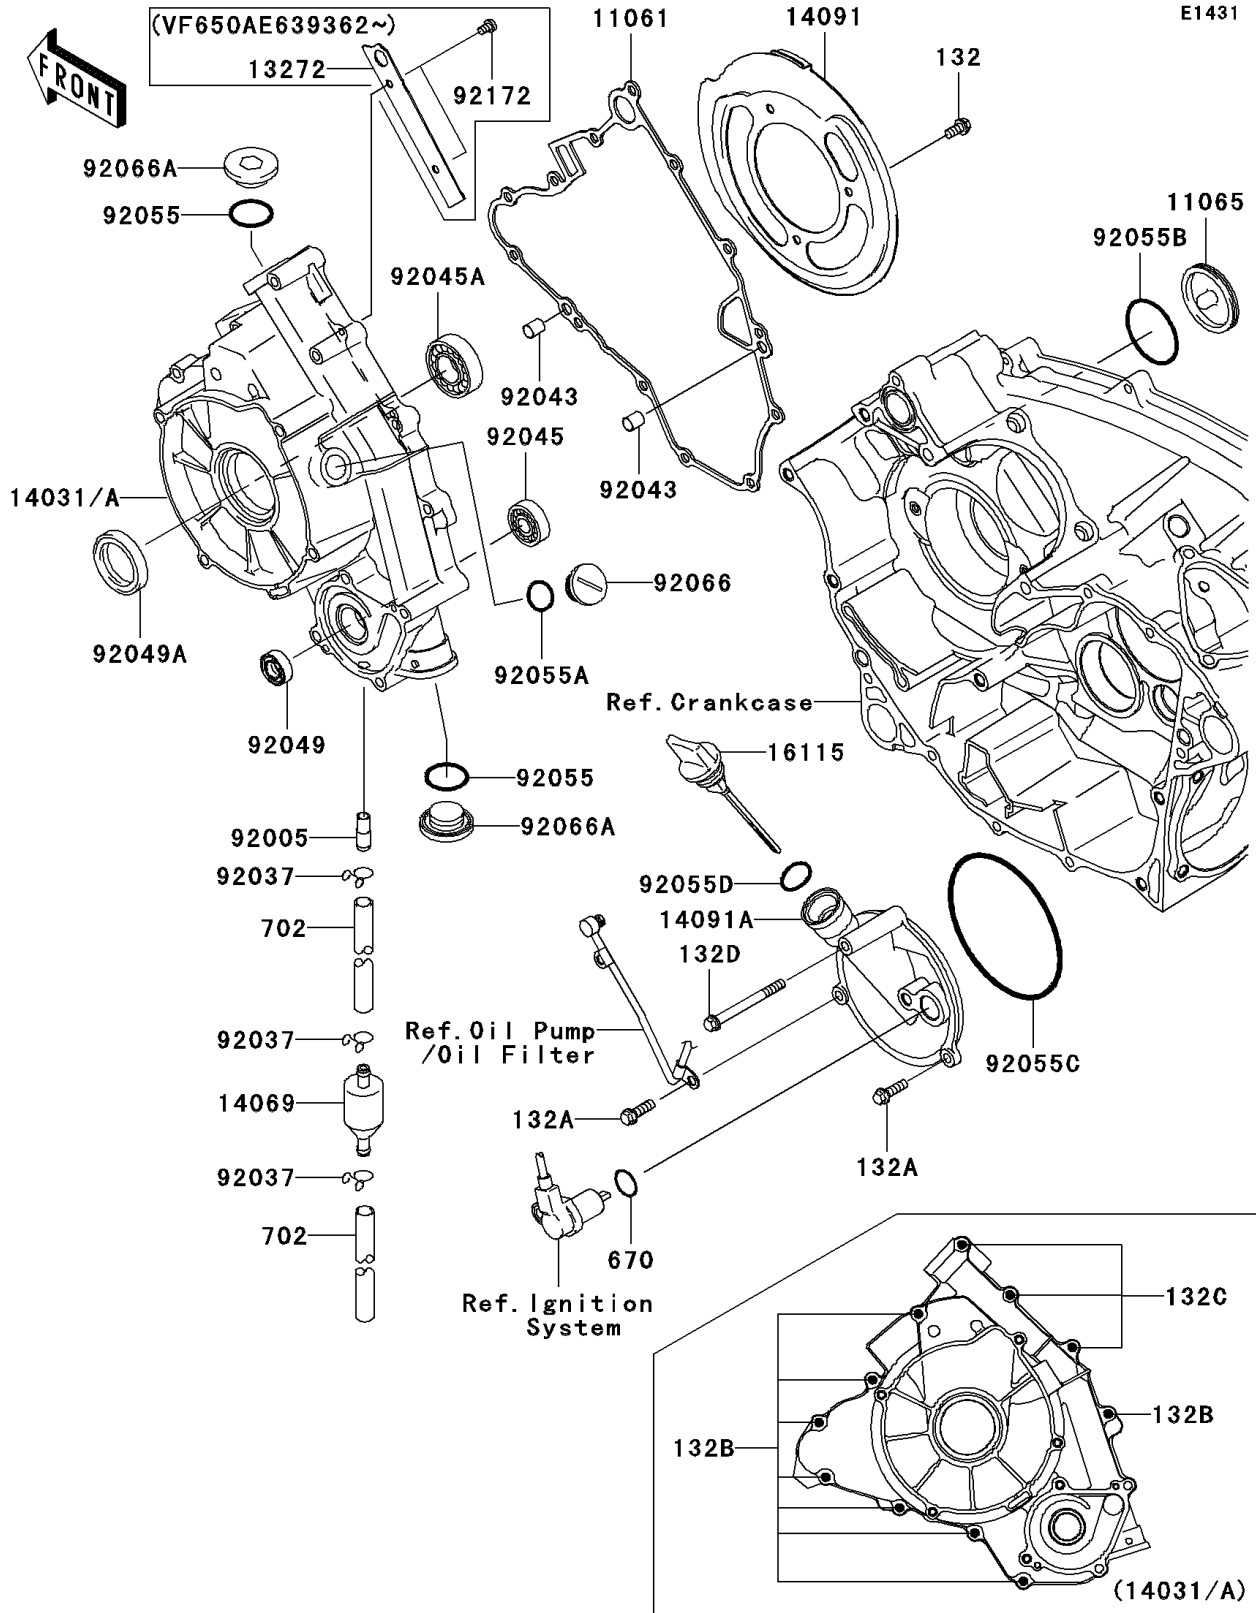

2007 Brute Force 650 4x4i Hardwoods Green HD PARTS DIAGRAM

Engine Cover(s)

2007 Brute Force 650 4x4i Hardwoods Green HD PARTS LIST

Engine Cover(s)

ITEM NAME	PART NUMBER	QUANTITY
BOLT-FLANGED-SMALL,6X12 (Ref # 132)	132BD0612	3
BOLT-FLANGED-SMALL,6X20 (Ref # 132A)	132BD0620	2
BOLT-FLANGED-SMALL,6X30 (Ref # 132B)	132BD0630	8
BOLT-FLANGED-SMALL,6X55 (Ref # 132C)	132BD0655	3
BOLT-FLANGED-SMALL,6X65 (Ref # 132D)	132BD0665	1
O RING (Ref # 670)	670D2018	1
TUBE-RUBBER,7X10X35 (Ref # 702)	702A07035	2
GASKET (Ref # 11061)	11061-1119	1
CAP (Ref # 11065)	11065-1151	1
COVER-GENERATOR (Ref # 14031)	14031-0030	1
BREATHER (Ref # 14069)	14069-1051	1
COVER,BELT CONVERTER (Ref # 14091)	14091-0309	1
COVER (Ref # 14091A)	14091-1365	1
CAP-OIL FILLER (Ref # 16115)	16115-1072	1
FITTING (Ref # 92005)	92005-1369	1
CLAMP,TUBE (Ref # 92037)	92037-147	3
PIN,6.2X8X14 (Ref # 92043)	92043-1263	2
BEARING-BALL,6901 (Ref # 92045)	92045-1246	1
BEARING-BALL,TMB004JR2CM (Ref # 92045A)	92045-1403	1
SEAL-OIL,SC 12X22X5 (Ref # 92049)	92049-1228	1
SEAL-OIL,HTC 28X45X7 (Ref # 92049A)	92049-1576	1
RING-O,25.7X2.4 (Ref # 92055)	92055-1136	2
RING-O,20X2 (Ref # 92055A)	92055-1146	1
RING-O,44.7X2.4 (Ref # 92055B)	92055-1279	1
RING-O,99.5X2.0 (Ref # 92055C)	92055-1632	1
RING-O,20X3 (Ref # 92055D)	92055-2185	1
PLUG,COVER (Ref # 92066)	92066-0011	1
PLUG,25X8 (Ref # 92066A)	92066-0012	2