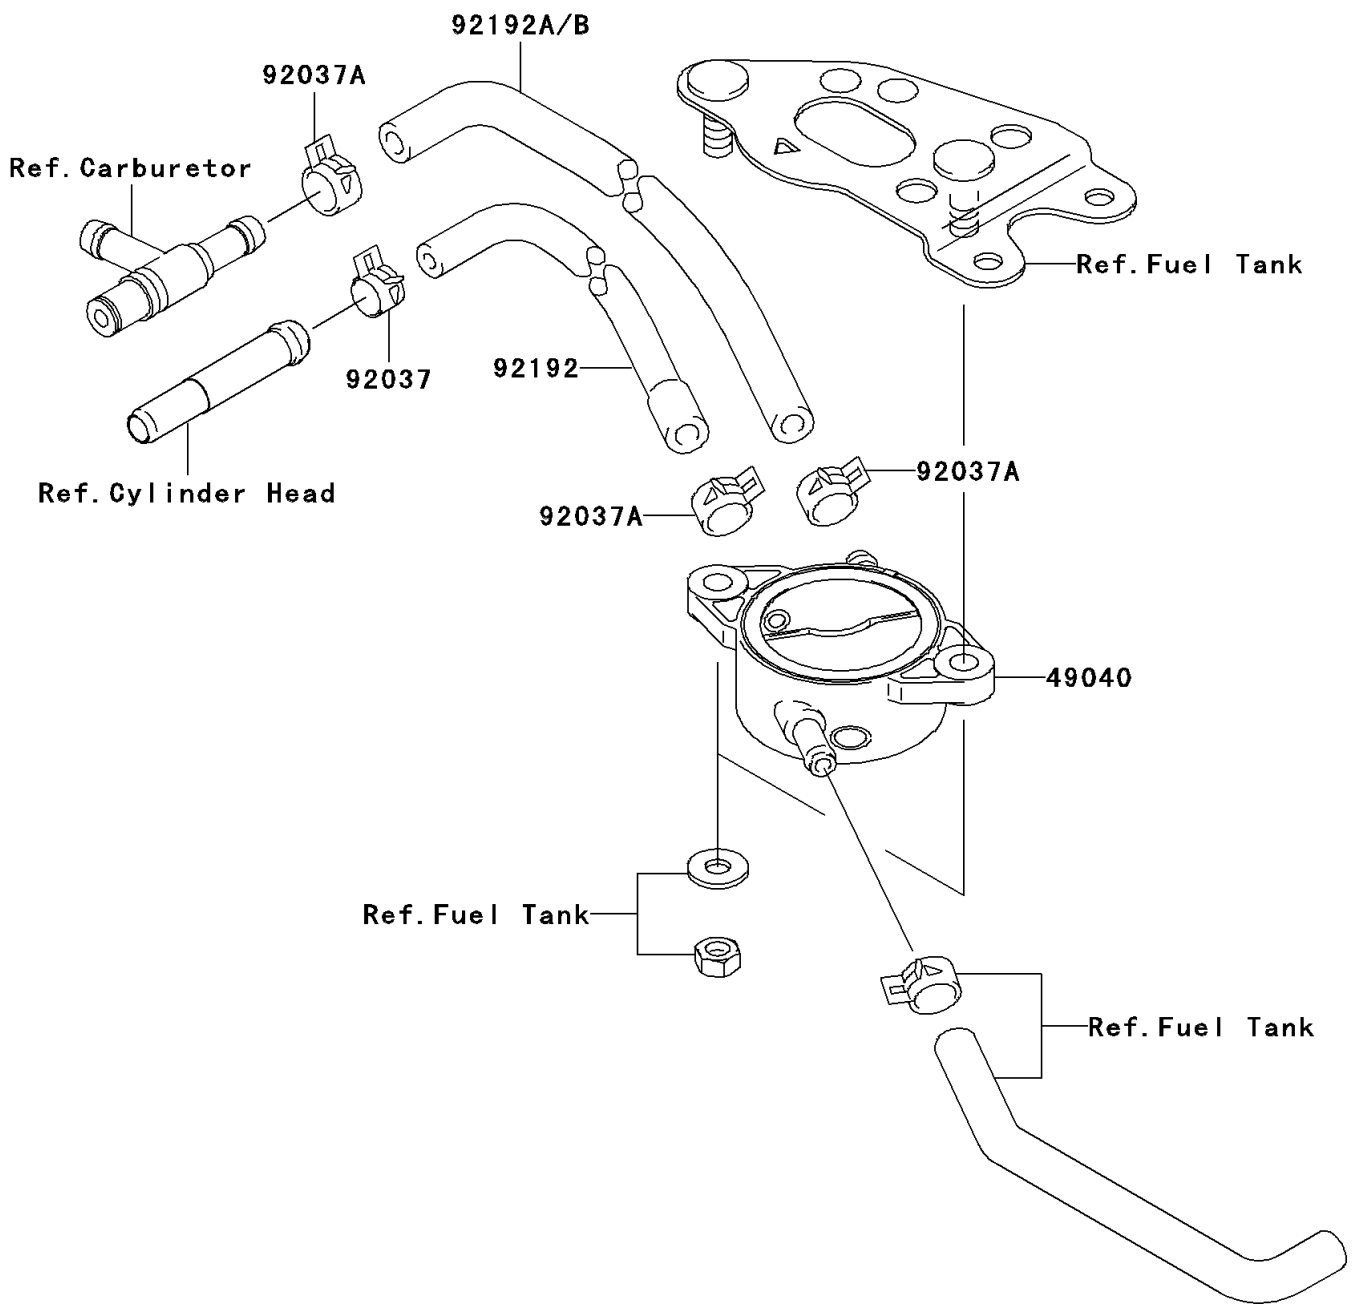

2008 Brute Force 650 4x4i Hardwoods Green HD PARTS DIAGRAM

Fuel Pump

E1520

2008 Brute Force 650 4x4i Hardwoods Green HD PARTS LIST

Fuel Pump

ITEM NAME	PART NUMBER	QUANTITY
PUMP-FUEL (Ref # 49040)	49040-0005	1
CLAMP,TUBE (Ref # 92037)	92037-1461	1
CLAMP,TUBE (Ref # 92037A)	92037-1505	3
TUBE,L=510,BLUE STRIPE (Ref # 92192)	92192-0060	1
TUBE,5.8X10.8X580/30 (Ref # 92192B)	92192-0502	1