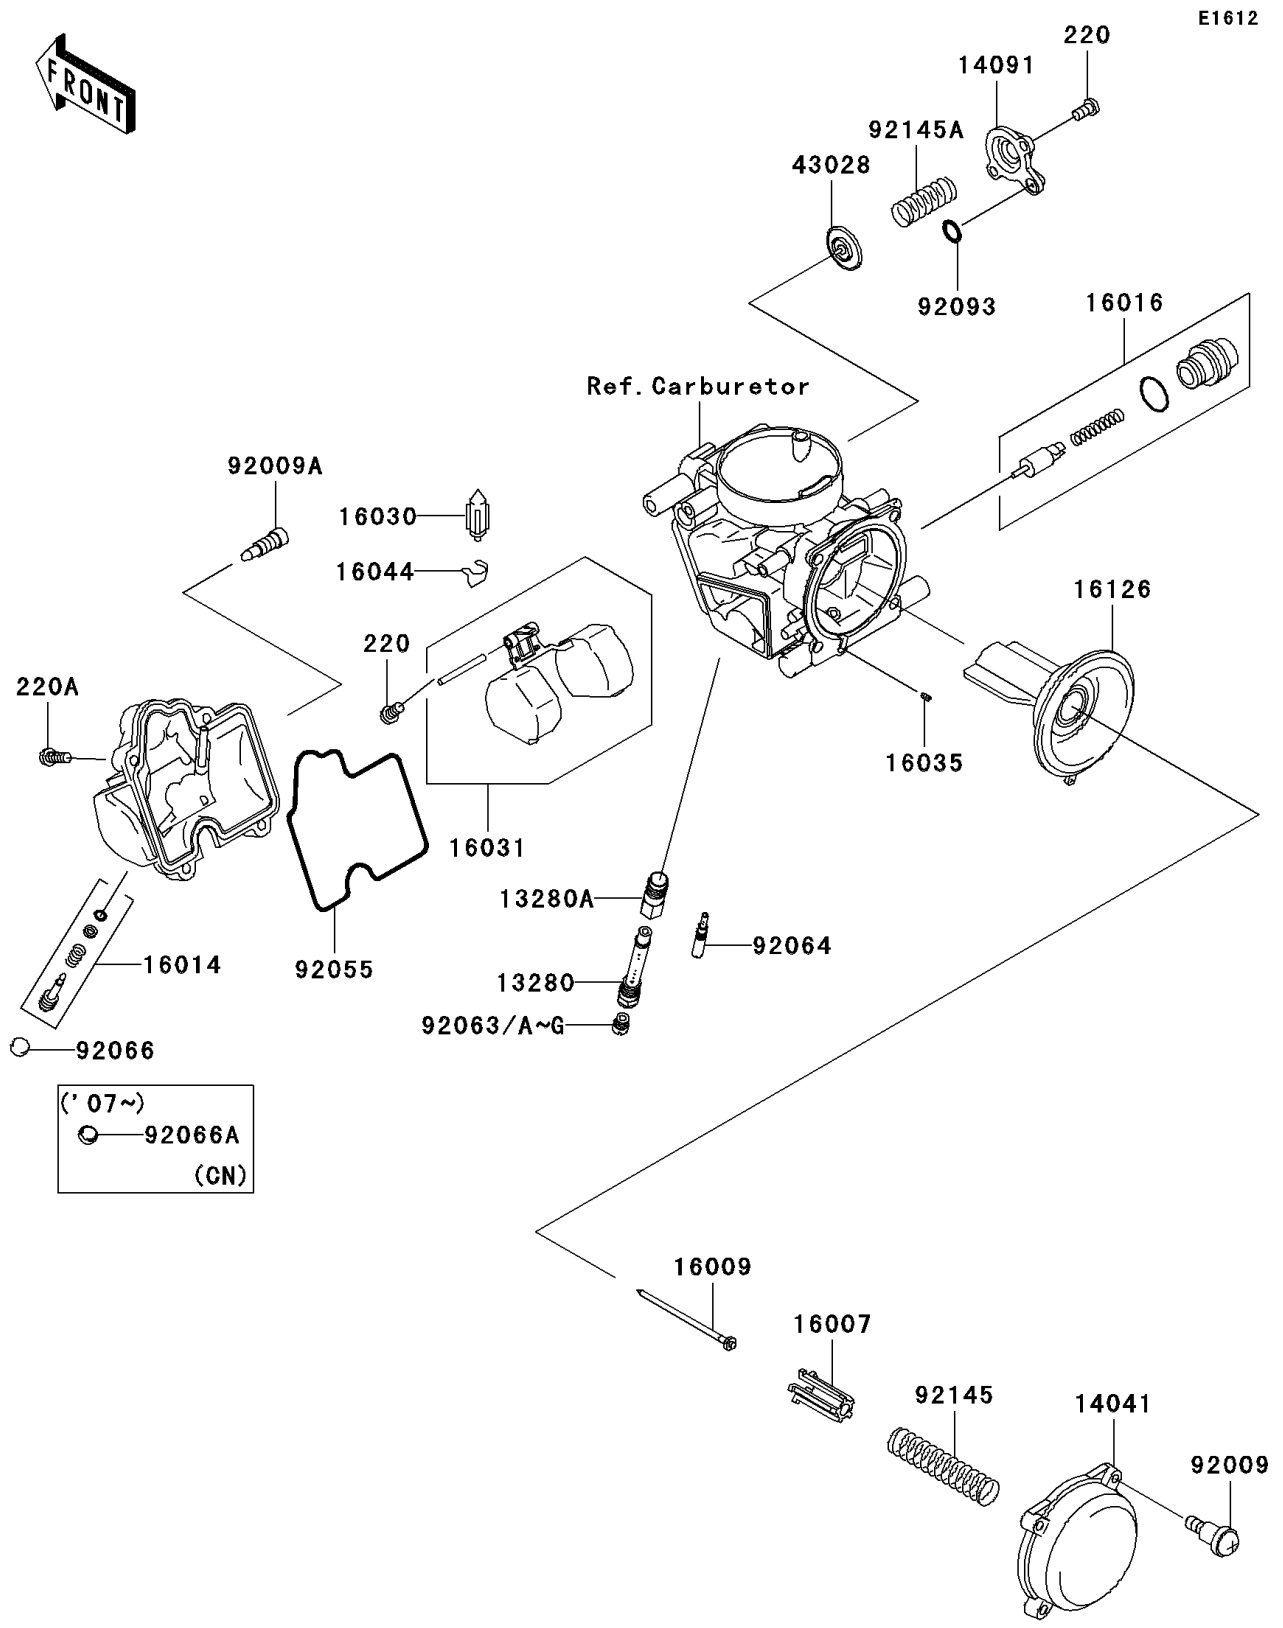

2007 Brute Force 650 4x4i Hardwoods Green HD PARTS DIAGRAM

Carburetor Parts

2007 Brute Force 650 4x4i Hardwoods Green HD PARTS LIST

Carburetor Parts

ITEM NAME	PART NUMBER	QUANTITY
SCREW-PAN-CROS,4X8 (Ref # 220)	220AA0408	6
HOLDER (Ref # 13280)	13280-0185	2
HOLDER,JET (Ref # 13280A)	13280-1096	2
CAP-CHAMBER,MIXING (Ref # 14041)	14041-1091	2
COVER,AIR CUT VALVE (Ref # 14091)	14091-1246	2
SEAT-SPRING,VALVE (Ref # 16007)	16007-1117	2
NEEDLE-JET,N60N (Ref # 16009)	16009-1544	2
SCREW-PILOT AIR (Ref # 16014)	16014-1101	2
PLUNGER (Ref # 16016)	16016-1117	2
VALVE-FLOAT (Ref # 16030)	16030-1007	2
FLOAT (Ref # 16031)	16031-1097	2
JET-AIR,LEAK (Ref # 16035)	16035-1055	2
CLAMP,FLOAT VALVE (Ref # 16044)	16044-007	2
VALVE (Ref # 16126)	16126-0015	2
DIAPHRAGM,AIR CUT VALVE (Ref # 43028)	43028-1085	2
SCREW,4X4.4 (Ref # 92009)	92009-1549	8
SCREW,DRAIN,6X0.75 (Ref # 92009A)	92009-1551	2
RING-O,FLOAT CHAMBER (Ref # 92055)	92055-1589	2
JET-MAIN,#138 (Ref # 92063)	92063-1015	AR
JET-MAIN,#142 (Ref # 92063A)	92063-1016	AR
JET-MAIN,#148 (Ref # 92063B)	92063-1324	AR
JET-MAIN,#150 (Ref # 92063C)	92063-1330	AR
JET-MAIN,#152 (Ref # 92063D)	92063-1331	AR
JET-MAIN,#155 (Ref # 92063E)	92063-1332	2
JET-MAIN,#158 (Ref # 92063F)	92063-1344	AR
JET-MAIN,#160 (Ref # 92063G)	92063-1345	AR
JET-PILOT,#38 (Ref # 92064)	92064-0011	2
SEAL,"U"RING (Ref # 92093)	92093-1046	2
SPRING (Ref # 92145)	92145-0267	2

2007 Brute Force 650 4x4i Hardwoods Green HD PARTS LIST

Carburetor Parts

ITEM NAME	PART NUMBER	QUANTITY
SPRING,AIR CUT VALVE (Ref # 92145A)	92145-1450	2
SCREW-PAN-CROS,4X14 (Ref # 220A)	220AA0414	8
PLUG,PILOT AIR SCREW,6.9X2 (Ref # 92066)	92066-1051	2
PLUG,PILOT AIR SCREW (Ref # 92066A)	92066-3769	2