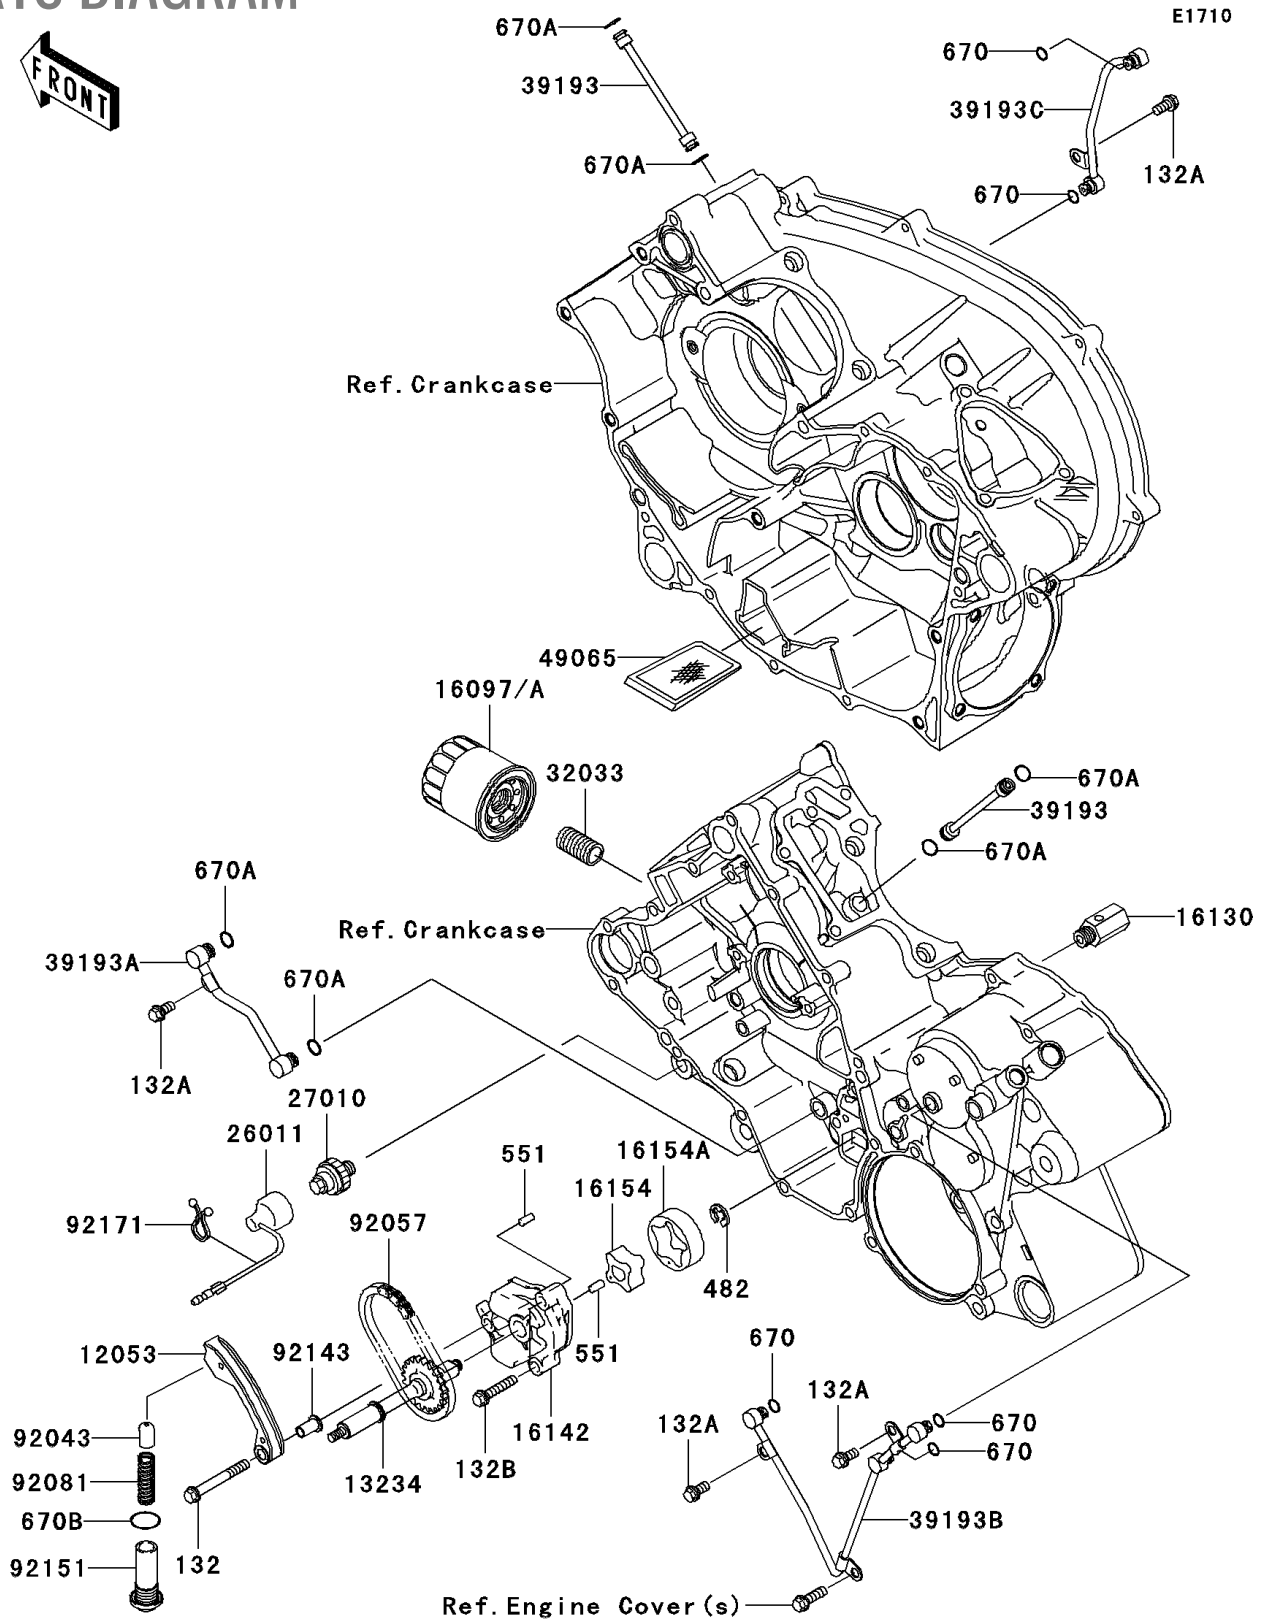

2010 Brute Force 650 4x4i Hardwoods Green HD (Canada Only)

PARTS DIAGRAM

2010 Brute Force 650 4x4i Hardwoods Green HD (Canada Only)

PARTS LIST

ITEM NAME	PART NUMBER	QUANTITY
BOLT-FLANGED-SMALL,6X50 (Ref # 132)	132BB0650	1
BOLT-FLANGED-SMALL,6X12 (Ref # 132A)	132BD0612	4
BOLT-FLANGED-SMALL,6X30 (Ref # 132B)	132BD0630	2
CIRCLIP-TYPE-E,6MM (Ref # 482)	482J6000	1
PIN-DOWEL,4X8 (Ref # 551)	551A0408	2
O RING (Ref # 670)	670D1505	5
O RING,7MM (Ref # 670A)	670D1507	6
O RING,16MM (Ref # 670B)	670D2016	1
GUIDE-CHAIN,SLACK (Ref # 12053)	12053-1440	1
SHAFT-COMP,OIL PUMP (Ref # 13234)	13234-1112	1
FILTER-ASSY-OIL (Ref # 16097)	16097-0003	1
VALVE-ASSY-RELIEF (Ref # 16130)	16130-1058	1
COVER-PUMP (Ref # 16142)	16142-1162	1
ROTOR-PUMP,INNER (Ref # 16154)	16154-2059	1
ROTOR-PUMP,OUTER (Ref # 16154A)	16154-2060	1
WIRE-LEAD (Ref # 26011)	26011-1755	1
SWITCH,OIL PRESSURE (Ref # 27010)	27010-1313	1
PIPE,OIL FILTER (Ref # 32033)	32033-1535	1
PIPE-OIL,CRANKCASE-HEAD (Ref # 39193)	39193-0015	2
PIPE-OIL,CRANKSHAFT (Ref # 39193A)	39193-1052	1
PIPE-OIL,CRANKCASE,LH (Ref # 39193B)	39193-1053	1
PIPE-OIL,CRANKCASE,RH (Ref # 39193C)	39193-1054	1
FILTER-OIL (Ref # 49065)	49065-1086	1
PIN (Ref # 92043)	92043-076	1
CHAIN,DID SCR-0409 SDH (Ref # 92057)	92057-0075	1
SPRING (Ref # 92081)	92081-112	1
COLLAR (Ref # 92143)	92143-1857	1
BOLT,16X41 (Ref # 92151)	92151-1781	1
CLAMP (Ref # 92171)	92171-1329	1