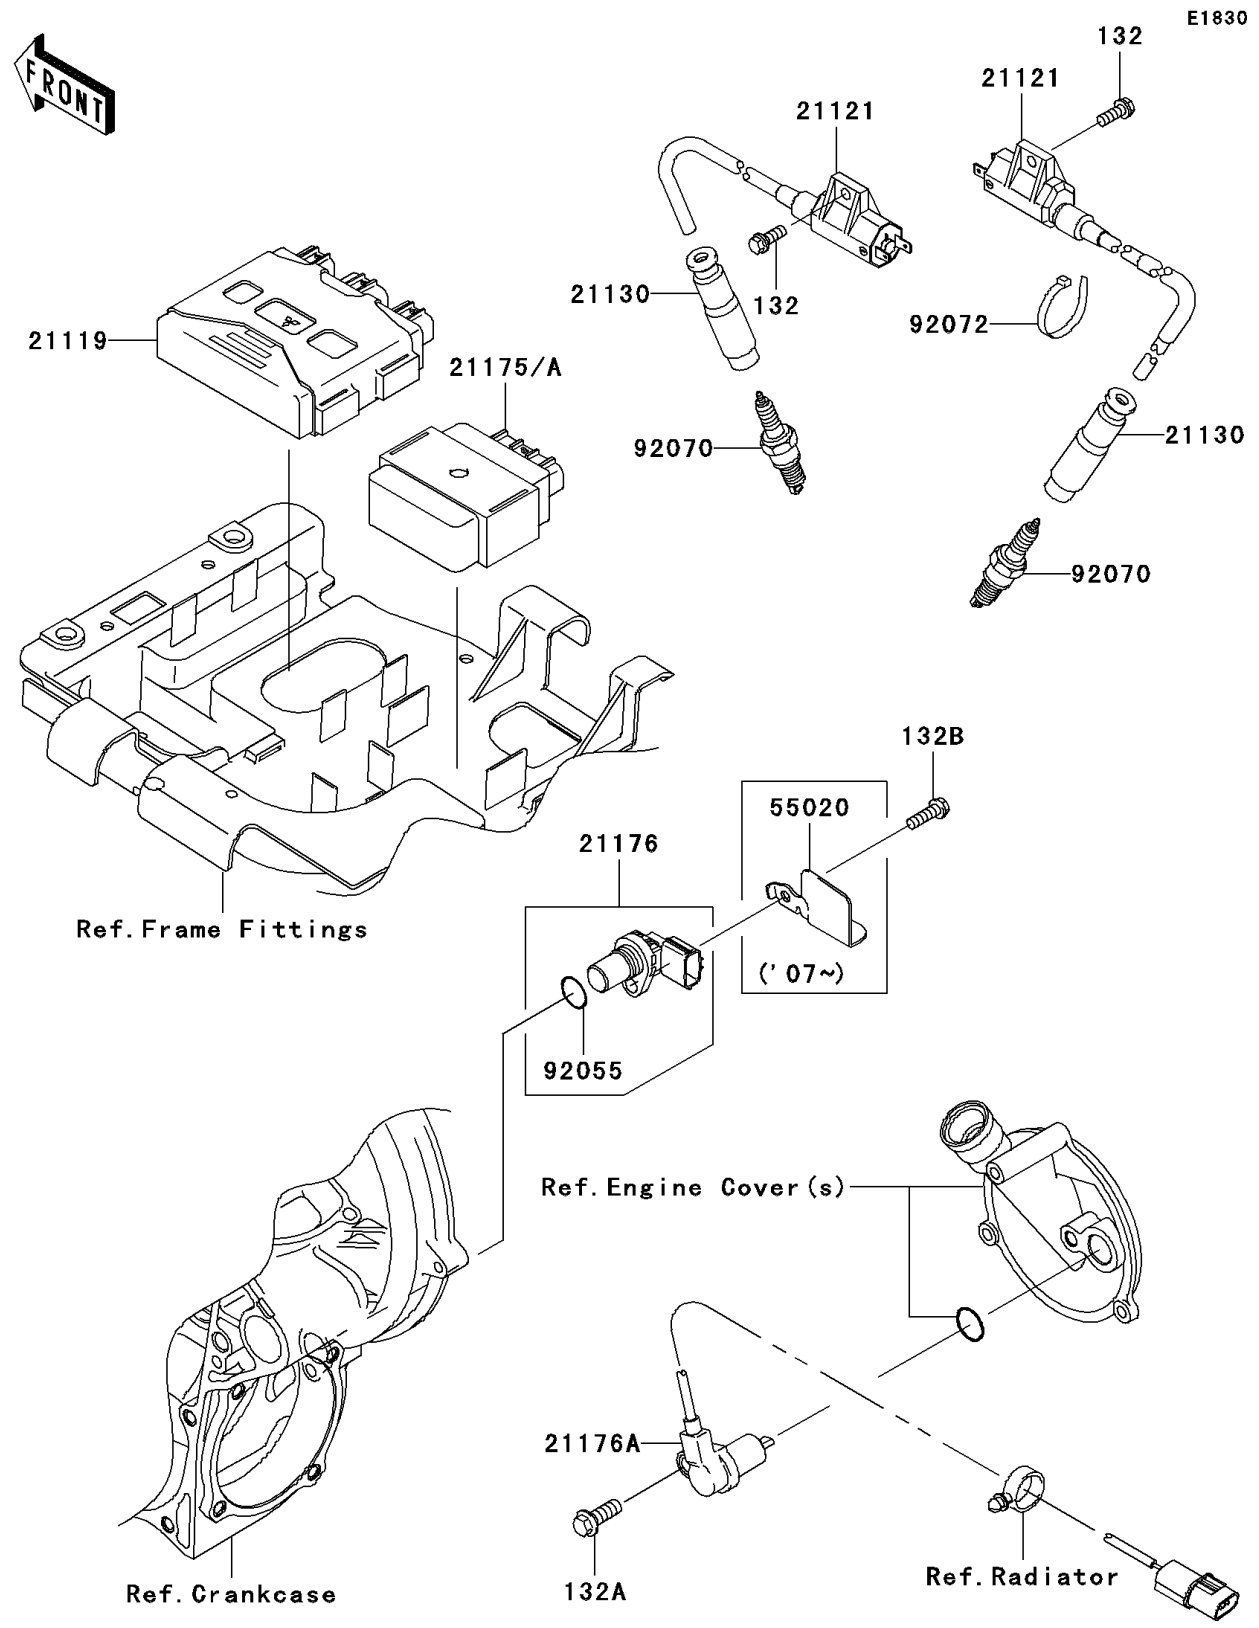

2008 Brute Force 650 4x4i Hardwoods Green HD PARTS DIAGRAM

Ignition System

2008 Brute Force 650 4x4i Hardwoods Green HD PARTS LIST

Ignition System

ITEM NAME	PART NUMBER	QUANTITY
BOLT-FLANGED-SMALL,6X16 (Ref # 132)	132BA0616	2
BOLT-FLANGED-SMALL,8X22 (Ref # 132A)	132BA0822	1
BOLT-FLANGED-SMALL,6X20 (Ref # 132B)	132BD0620	1
IGNITER (Ref # 21119)	21119-0057	1
COIL-IGNITION (Ref # 21121)	21121-0018	2
CAP-SPARK PLUG (Ref # 21130)	21130-1071	2
CONTROL UNIT-ELECTRONIC (Ref # 21175)	21175-0086	1
SENSOR,SPEED (Ref # 21176)	21176-1104	1
SENSOR,REVERSE (Ref # 21176A)	21176-1109	1
GUARD (Ref # 55020)	55020-0247	1
RING-O (Ref # 92055)	92055-1718	1
PLUG-SPARK,CR7E(NGK) (Ref # 92070)	92070-1209	2
BAND,L=188 (Ref # 92072)	92072-1239	1