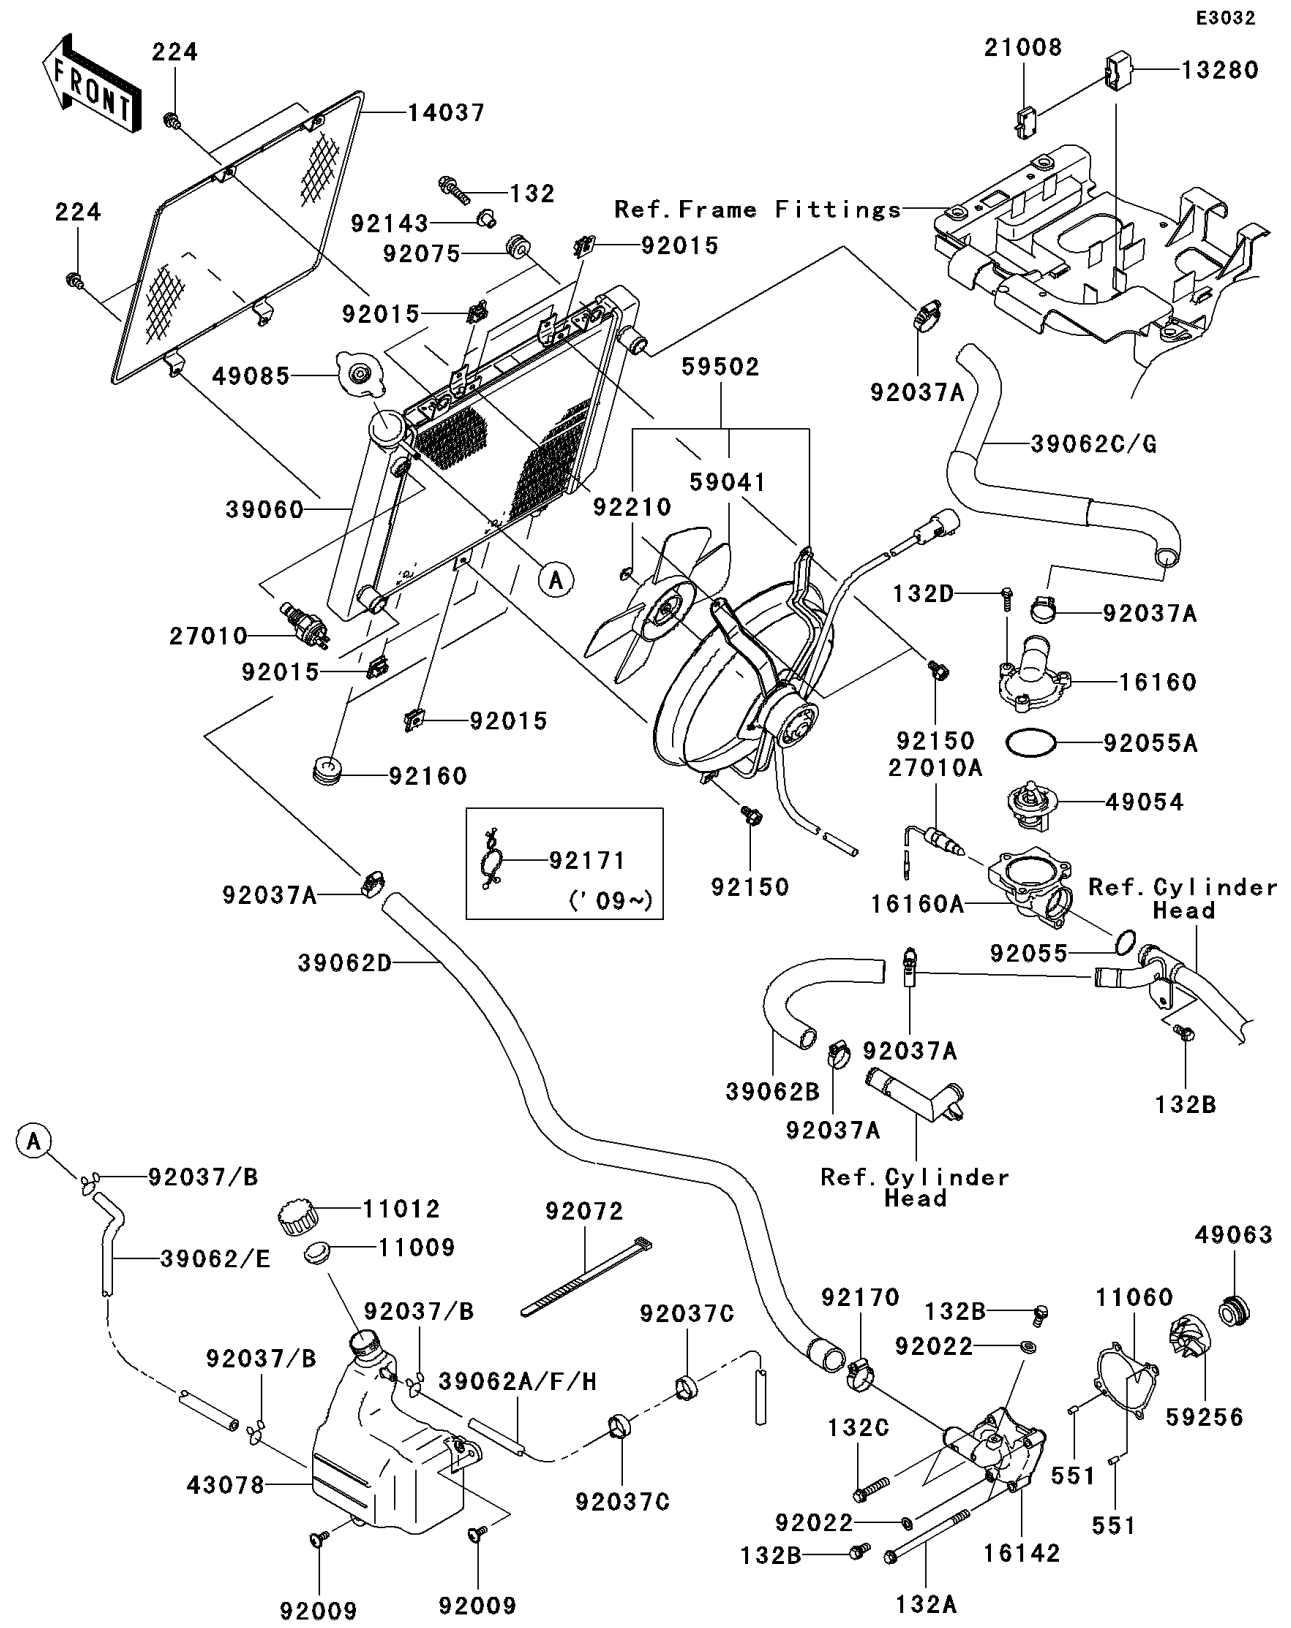

2006 Brute Force 650 4x4i Hardwoods Green HD PARTS DIAGRAM

Radiator

2006 Brute Force 650 4x4i Hardwoods Green HD PARTS LIST

Radiator

ITEM NAME	PART NUMBER	QUANTITY
GASKET,RESERVOIR TANK CAP (Ref # 11009)	11009-1145	1
CAP (Ref # 11012)	11012-1084	1
GASKET,WATER PUMP (Ref # 11060)	11060-1964	1
HOLDER,BREAKER (Ref # 13280)	13280-0082	1
SCREEN (Ref # 14037)	14037-0045	1
COVER-PUMP,WATER (Ref # 16142)	16142-0002	1
BODY,THERMOSTAT,UPP (Ref # 16160)	16160-0046	1
BODY,THERMOSTAT,LWR (Ref # 16160A)	16160-0067	1
BREAKER,CIRCUIT (Ref # 21008)	21008-0002	1
SWITCH,FAN (Ref # 27010)	27010-1202	1
SWITCH,SENSOR WATER (Ref # 27010A)	27010-1346	1
RADIATOR (Ref # 39060)	39060-0016	1
HOSE-COOLING,5.5X10.5X1200 (Ref # 39062)	39062-0034	1
HOSE-COOLING,5.5X10.5X890 (Ref # 39062A)	39062-0056	1
HOSE-COOLING,FR HEAD-THERMO (Ref # 39062B)	39062-0178	1
HOSE-COOLING,THERMO-RADIATOR (Ref # 39062C)	39062-0179	1
HOSE-COOLING,RAD-WATER PUMP (Ref # 39062D)	39062-0180	1
RESERVOIR (Ref # 43078)	43078-0024	1
THERMOSTAT (Ref # 49054)	49054-1055	1
SEAL-MECHANICAL,WATER (Ref # 49063)	49063-1055	1
CAP-ASSY-PRESSURE (Ref # 49085)	49085-1066	1
FAN (Ref # 59041)	59041-0003	1
IMPELLER (Ref # 59256)	59256-1069	1
FAN-ASSY (Ref # 59502)	59502-0022	1
SCREW,6X16 (Ref # 92009)	92009-1694	2
NUT (Ref # 92015)	92015-1487	7
WASHER,6.2X11X1 (Ref # 92022)	92022-304	2
CLAMP,TUBE (Ref # 92037)	92037-147	3
CLAMP,COOLING HOSE (Ref # 92037A)	92037-1589	5