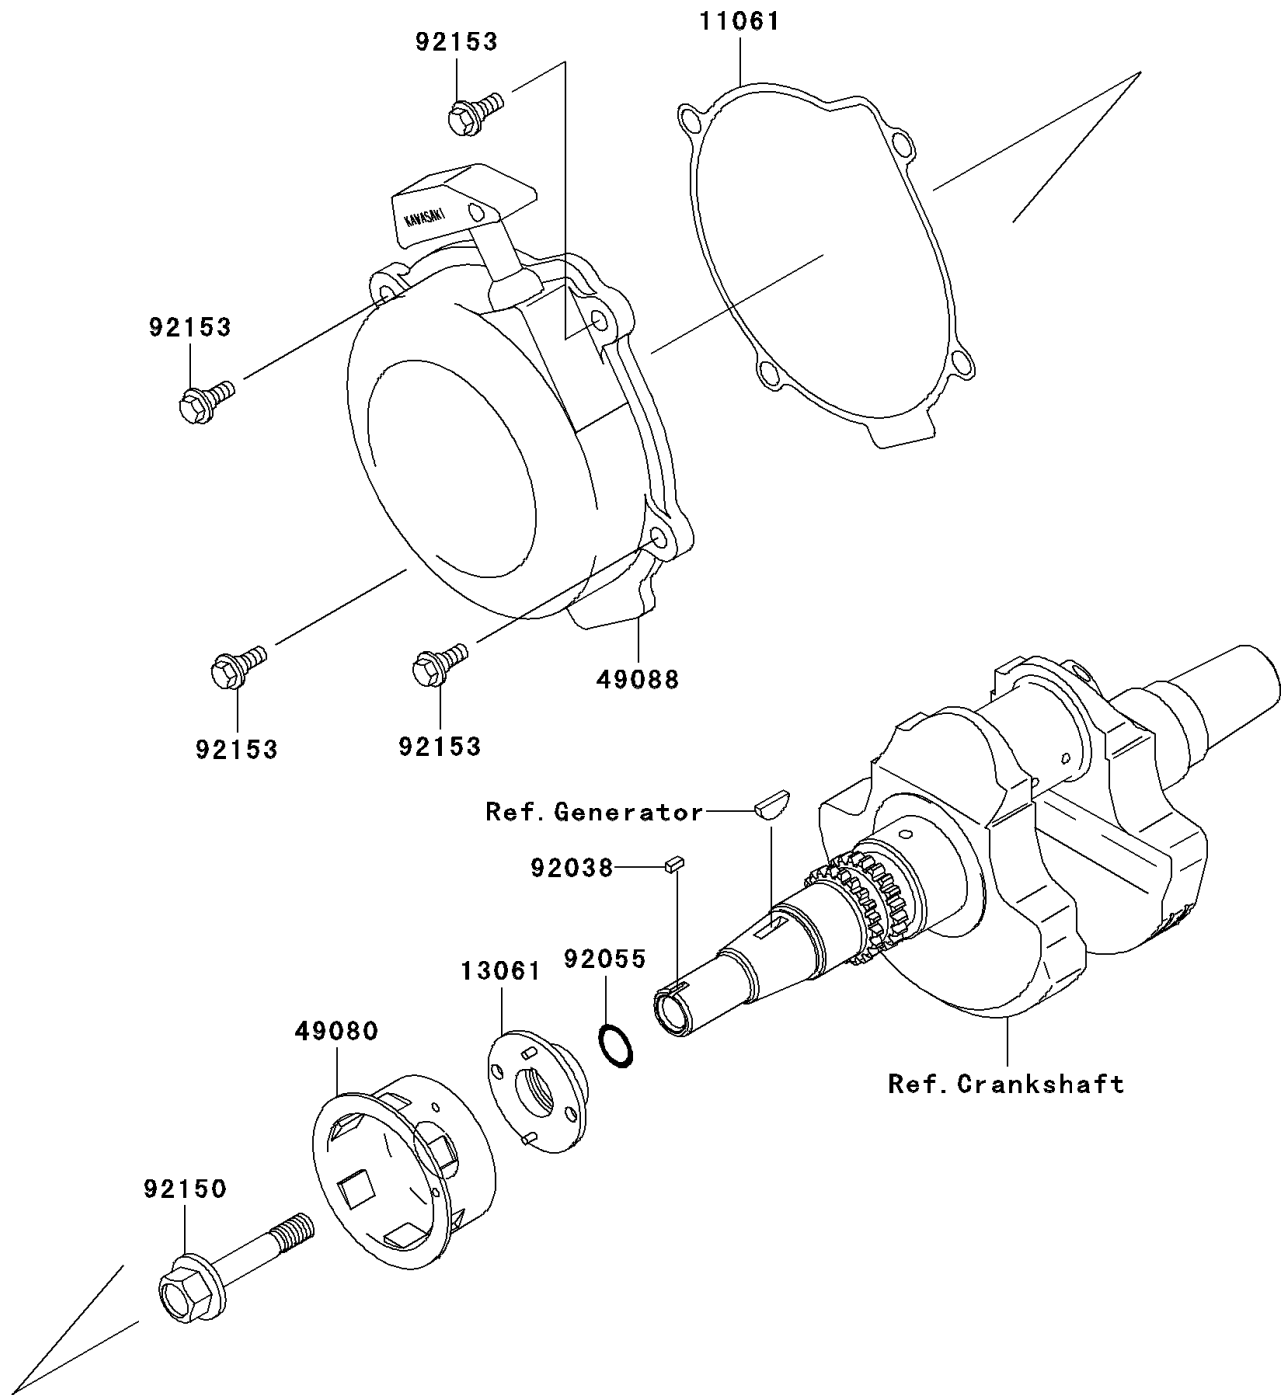

2007 Brute Force 650 4x4i Hardwoods Green HD PARTS DIAGRAM

Recoil Starter(-VF650AE640351)

E3040

2007 Brute Force 650 4x4i Hardwoods Green HD PARTS LIST

Recoil Starter(-VF650AE640351)

ITEM NAME	PART NUMBER	QUANTITY
GASKET (Ref # 11061)	11061-1153	1
BOSS (Ref # 13061)	13061-1873	1
PULLEY-STARTING (Ref # 49080)	49080-1061	1
STARTER-RECOIL (Ref # 49088)	49088-1058	1
KEY,SUNK (Ref # 92038)	92038-1051	1
RING-O,19.8X2.2 (Ref # 92055)	92055-1215	1
BOLT,12X65 (Ref # 92150)	92150-1987	1
BOLT,FLANGED,6X16 (Ref # 92153)	92153-7007	4