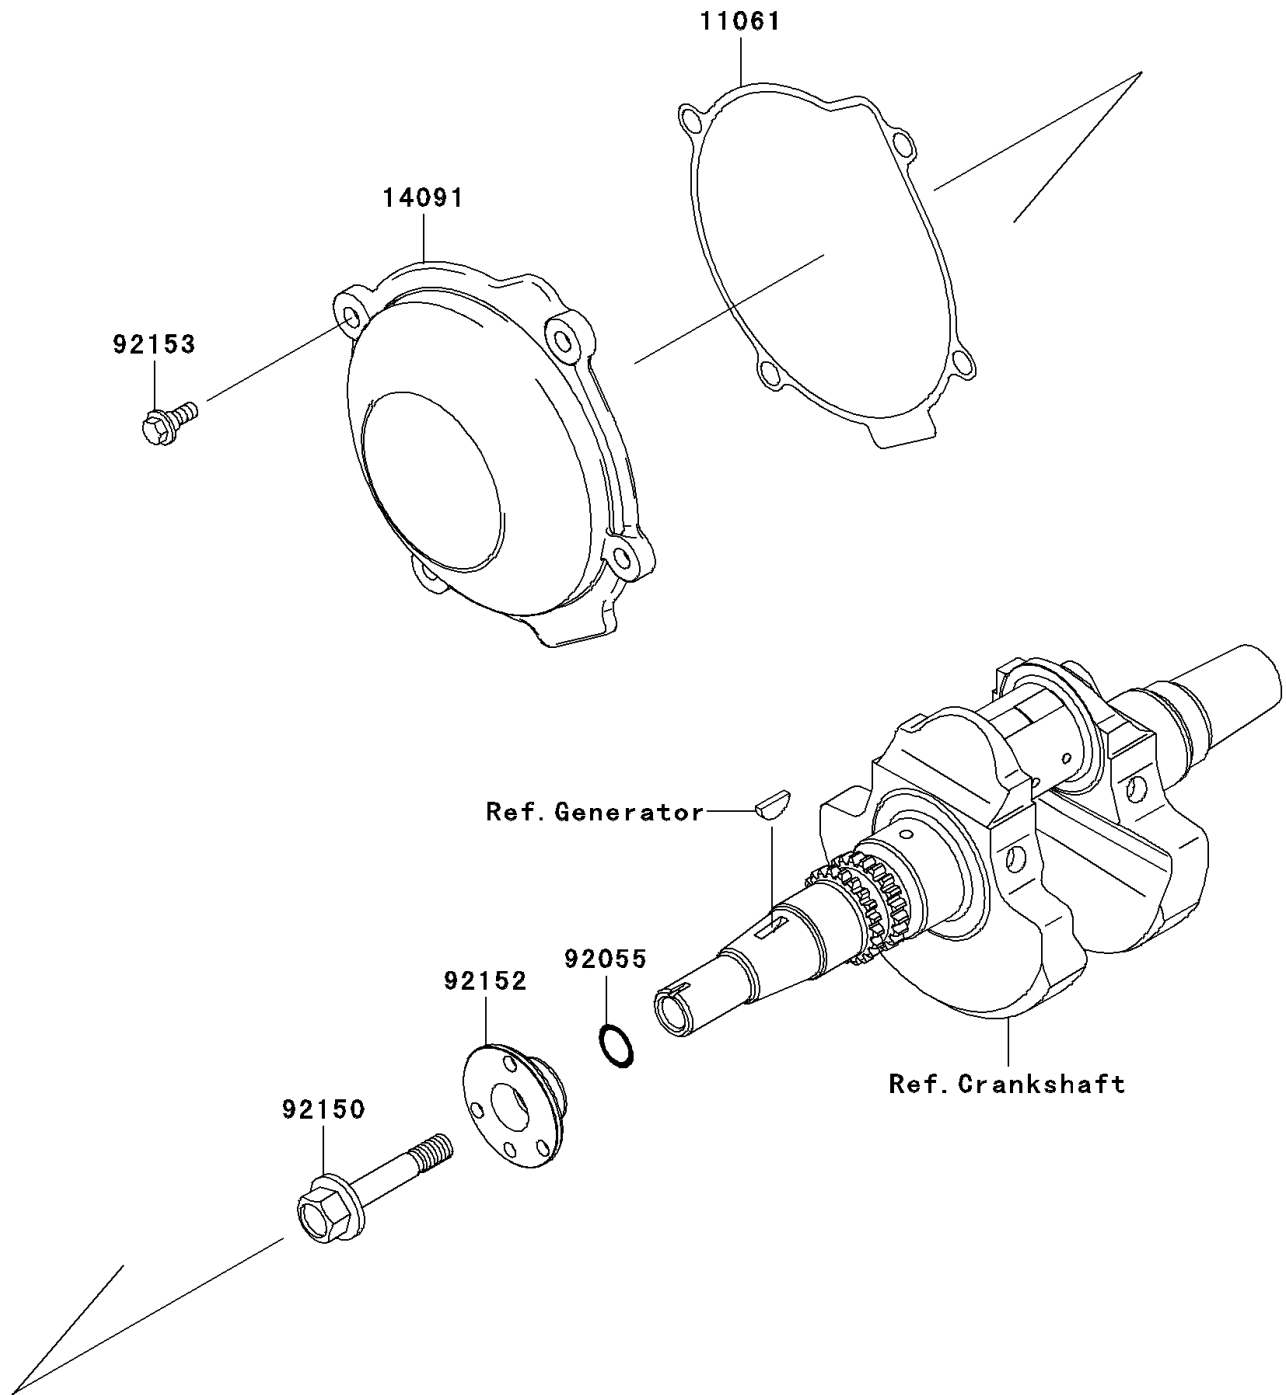

## PARTS DIAGRAM

E3040B

## PARTS LIST

ITEM NAME	PART NUMBER	QUANTITY
GASKET (Ref # 11061)	11061-1153	1
COVER (Ref # 14091)	14091-0738	1
RING-O,19.8X2.2 (Ref # 92055)	92055-1215	1
BOLT,12X65 (Ref # 92150)	92150-1987	1
COLLAR,20X51X17 (Ref # 92152)	92152-1467	1
BOLT,FLANGED,6X16 (Ref # 92153)	92153-7007	4