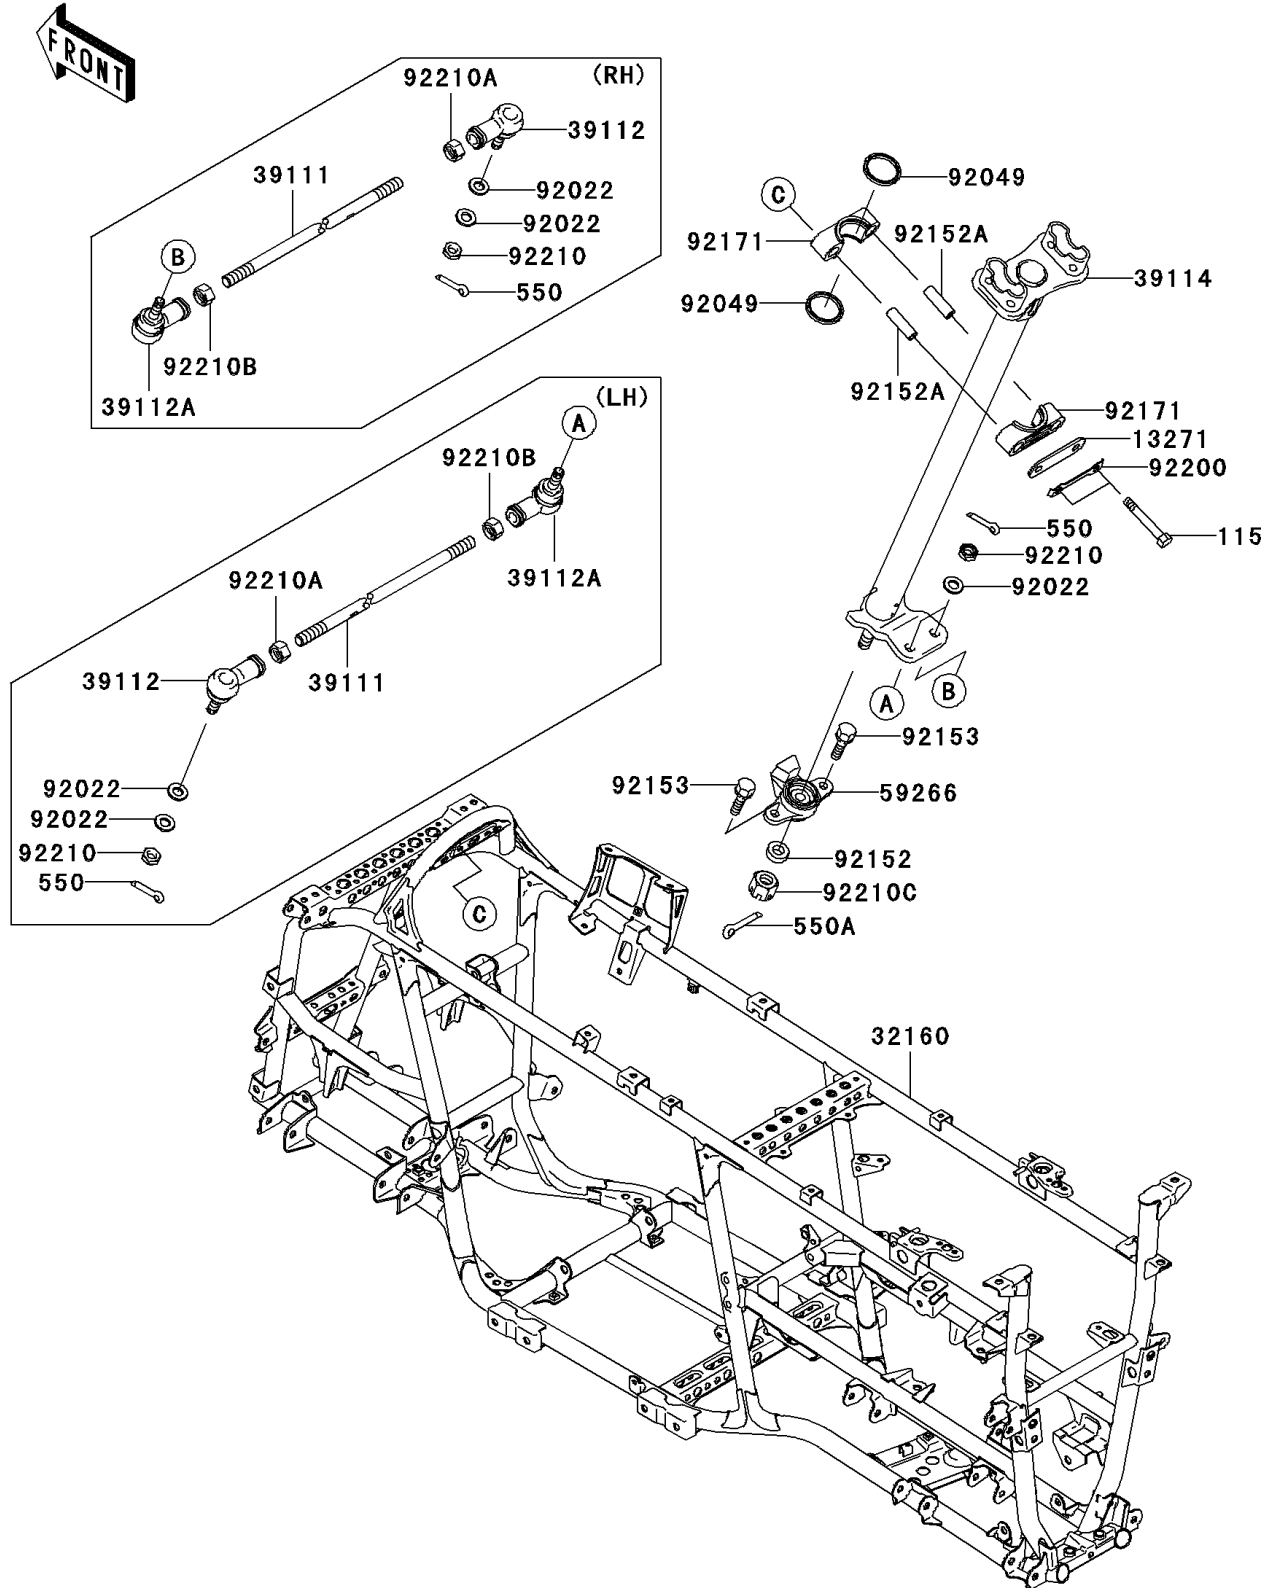

2008 Brute Force 650 4x4i Hardwoods Green HD PARTS DIAGRAM

Frame

F2120

2008 Brute Force 650 4x4i Hardwoods Green HD PARTS LIST

Frame

ITEM NAME	PART NUMBER	QUANTITY
BOLT-SMALL-UPSET,8X55 (Ref # 115)	115CB0855	2
PIN-COTTER,2.0X15 (Ref # 550)	550AA2015	4
PIN-COTTER,3.0X25 (Ref # 550A)	550AA3025	1
PLATE,STEERING,CLAMP (Ref # 13271)	13271-7506	1
FRAME-COMP (Ref # 32160)	32160-0227	1
ROD-TIE (Ref # 39111)	39111-0023	2
RODEND-TIE,RIGHT HANDED (Ref # 39112)	39112-0009	2
RODEND-TIE,LEFT HANDED (Ref # 39112A)	39112-0010	2
SHAFT-COMP-STRG (Ref # 39114)	39114-0006	1
JOINT-BALL (Ref # 59266)	59266-1125	1
WASHER,10.2X20X1.5 (Ref # 92022)	92022-3742	6
SEAL-OIL,SR31.8X37.5X3.8LR (Ref # 92049)	92049-7501	2
COLLAR,12X21.3X7 (Ref # 92152)	92152-1351	1
COLLAR,9.1X13.95X42 (Ref # 92152A)	92152-7501	2
BOLT,8X30 (Ref # 92153)	92153-1065	2
CLAMP,STEERING (Ref # 92171)	92171-7501	2
WASHER,STEERING CLAMP (Ref # 92200)	92200-0384	1
NUT,LOCK,10MM (Ref # 92210)	92210-1184	4
NUT,RIGHT HANDED (Ref # 92210A)	92210-1385	2
NUT,LEFT HANDED (Ref # 92210B)	92210-1386	2
NUT,12MM (Ref # 92210C)	92210-7501	1