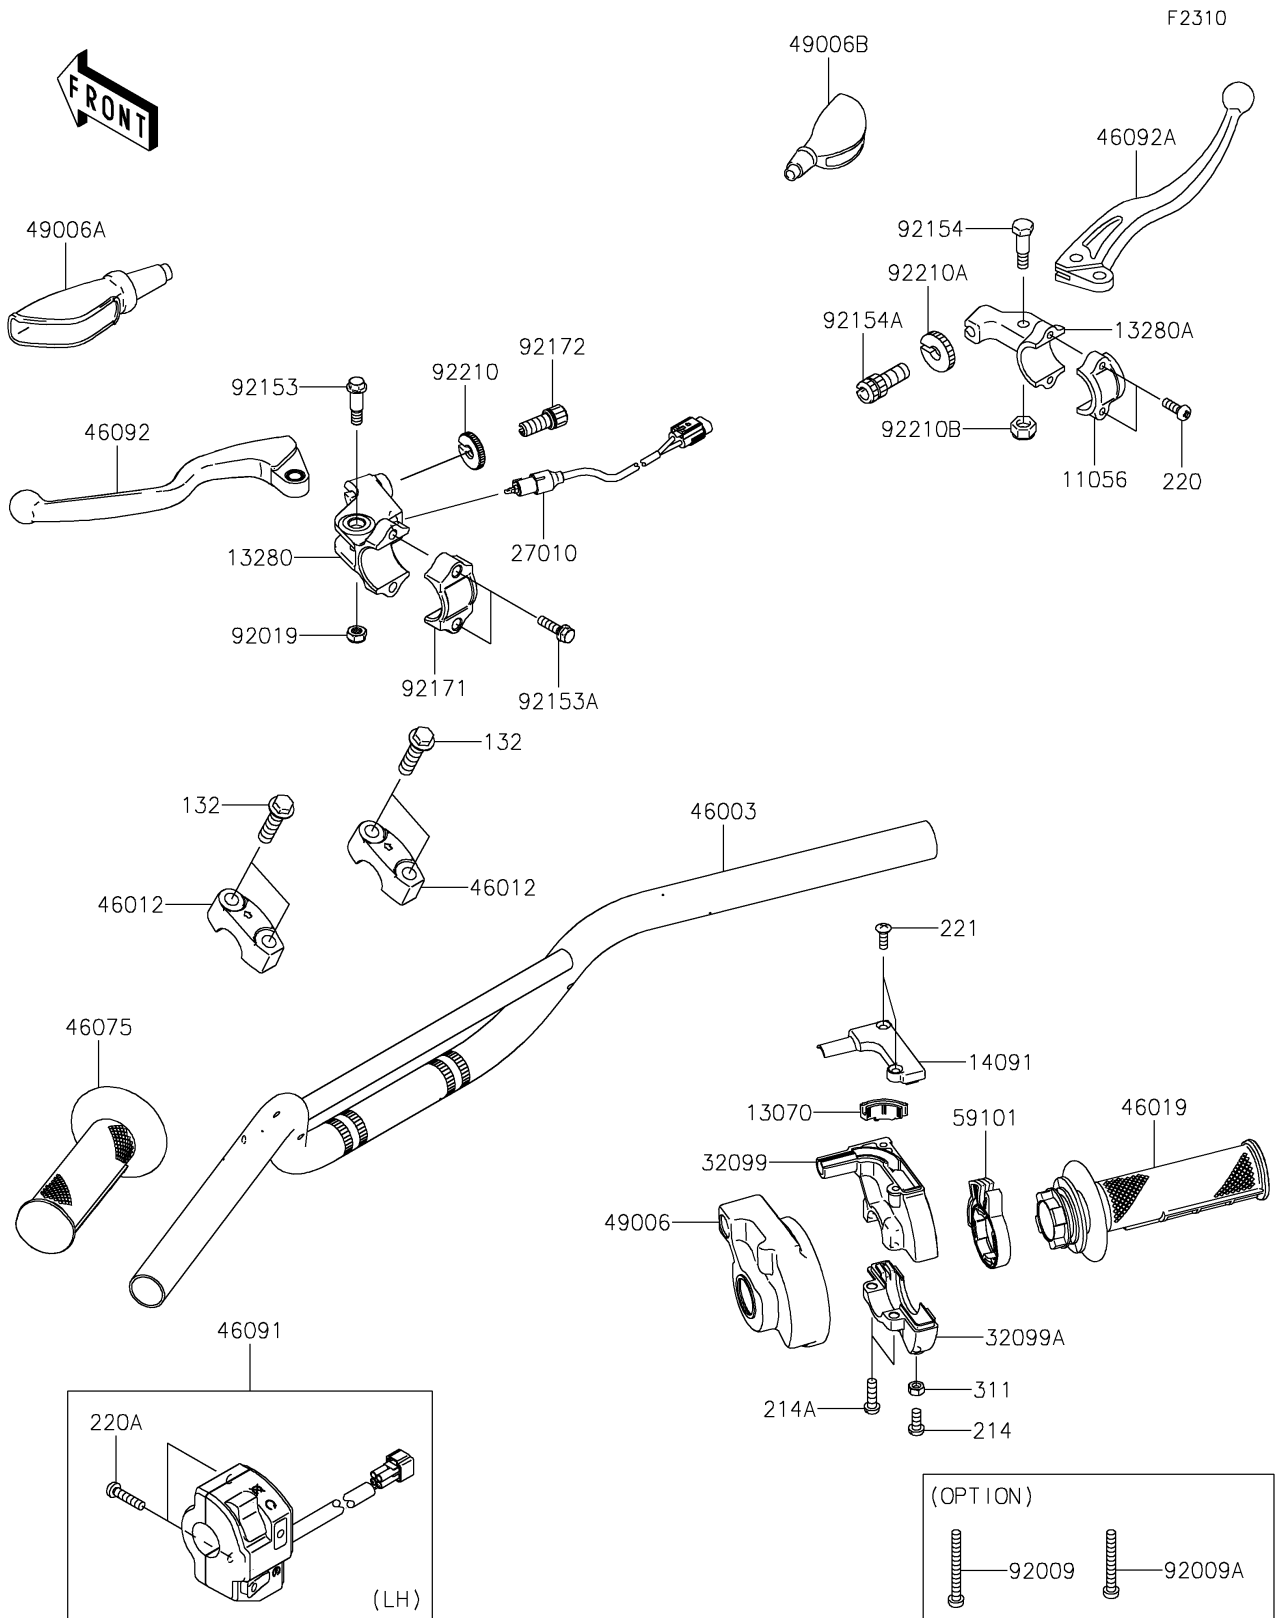

# 2020 KLX®110L PARTS DIAGRAM

## 2020 KLX®110L PARTS LIST

### Handlebar

ITEM NAME	PART NUMBER	QUANTITY
BRACKET,LEVER HOLDER (Ref # 11056)	11056-0150	1
GUIDE,THROTTLE (Ref # 13070)	13070-0083	1
BOLT-FLANGED-SMALL,8X30 (Ref # 132)	132BA0830	4
HOLDER,CLUTCH LEVER (Ref # 13280)	13280-0256	1
HOLDER,BRAKE LEVER (Ref # 13280A)	13280-0362	1
COVER,THROTTLE CASE,UPP (Ref # 14091)	14091-0873	1
SCREW-PAN+-,5X12 (Ref # 214)	214AB0512	1
SCREW-PAN+-,5X18 (Ref # 214A)	214AB0518	2
SCREW-PAN-CROS,5X14 (Ref # 220)	220AA0514	2
SCREW-PAN-CROS,5X22 (Ref # 220A)	220AB0522	2
SCREW-CSK-CROS,4X12 (Ref # 221)	221AB0412	2
SWITCH,CLUTCH (Ref # 27010)	27010-0109	1
NUT-HEX,5MM (Ref # 311)	311AB0500	1
CASE,THROTTLE,UPP (Ref # 32099)	32099-0037	1
CASE,THROTTLE,LWR (Ref # 32099A)	32099-0045	1
HANDLE,P.SILVER (Ref # 46003)	46003-0175-458	1
HOLDER-HANDLE,UPP,P.SILVER (Ref # 46012)	46012-0101-458	2
GRIP-ASSY,THROTTLE (Ref # 46019)	46019-0023	1
GRIP,LH (Ref # 46075)	46075-0072	1
HOUSING-ASSY-CONTROL,LH (Ref # 46091)	46091-0226	1
LEVER-GRIP,CLUTCH (Ref # 46092)	46092-0026	1
LEVER-GRIP,BRAKE (Ref # 46092A)	46092-0037	1
BOOT,THROTTLE CASE (Ref # 49006)	49006-0075	1
BOOT,LEVER HOLDER (Ref # 49006A)	49006-0080	1
BOOT,LEVER HOLDER (Ref # 49006B)	49006-1017	1
REEL,THROTTLE (Ref # 59101)	59101-0005	1
SCREW,5X47 (Ref # 92009)	92009-1989	1
SCREW,5X42 (Ref # 92009A)	92009-1998	1
NUT,LOCK,6MM (Ref # 92019)	92019-008	1

### Handlebar

ITEM NAME	PART NUMBER	QUANTITY
BOLT,6MM (Ref # 92153)	92153-1897	1
BOLT,5X20 (Ref # 92153A)	92153-1898	2
BOLT,LEVER SET (Ref # 92154)	92154-0329	1
BOLT,CABLE ADJUSTER (Ref # 92154A)	92154-0330	1
CLAMP,LEVER HOLDER (Ref # 92171)	92171-1671	1
SCREW,CABLE ADJUST,8MM (Ref # 92172)	92172-0330	1
NUT,CABLE ADJUST (Ref # 92210)	92210-0411	1
NUT (Ref # 92210A)	92210-0593	1
NUT,LOCK,6MM (Ref # 92210B)	92210-0594	1