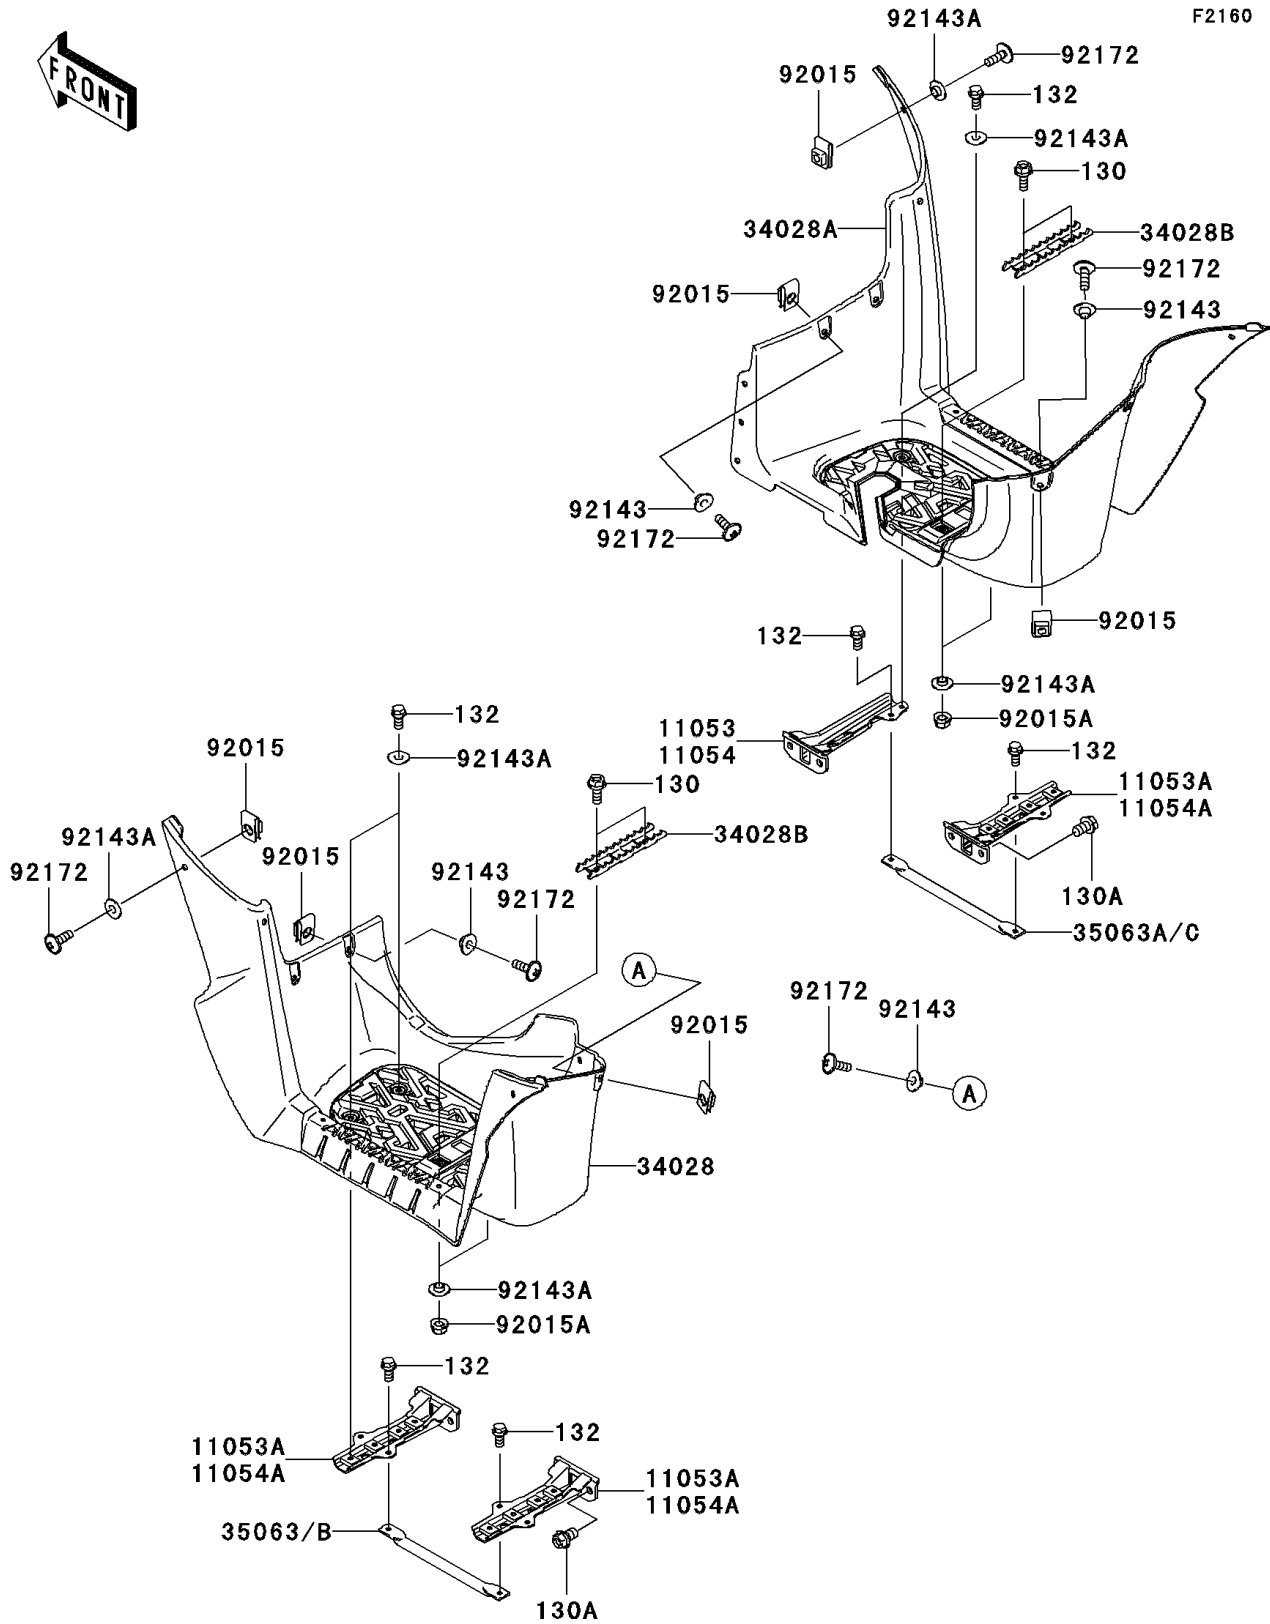

# 2006 Brute Force 650 4x4i Hardwoods Green HD PARTS DIAGRAM

Footrests

## 2006 Brute Force 650 4x4i Hardwoods Green HD PARTS LIST

### Footrests

ITEM NAME	PART NUMBER	QUANTITY
BOLT-FLANGED,6X16 (Ref # 130)	130BB0616	4
BOLT-FLANGED,10X16 (Ref # 130A)	130CB1016	8
BOLT-FLANGED-SMALL,6X12 (Ref # 132)	132BB0612	11
BRACKET,FOOT BOARD,RH (Ref # 11053)	11053-0994	1
BRACKET,FOOT BOARD (Ref # 11053A)	11053-0996	3
STEP,FOOT BOARD,LH,F.BLACK (Ref # 34028)	34028-0054-6Z	1
STEP,FOOT BOARD,RH,F.BLACK (Ref # 34028A)	34028-0055-6Z	1
STEP,FOOT PEG,F.BLACK (Ref # 34028B)	34028-1487-21	2
STAY,STEP,LH (Ref # 35063)	35063-0098	1
STAY,STEP,RH (Ref # 35063A)	35063-0099	1
NUT,6MM (Ref # 92015)	92015-1602	17
NUT,LOCK,FLANGED,6MM (Ref # 92015A)	92015-1603	4
COLLAR (Ref # 92143)	92143-1057	4
COLLAR (Ref # 92143A)	92143-1087	24
SCREW,6X18 (Ref # 92172)	92172-0002	17