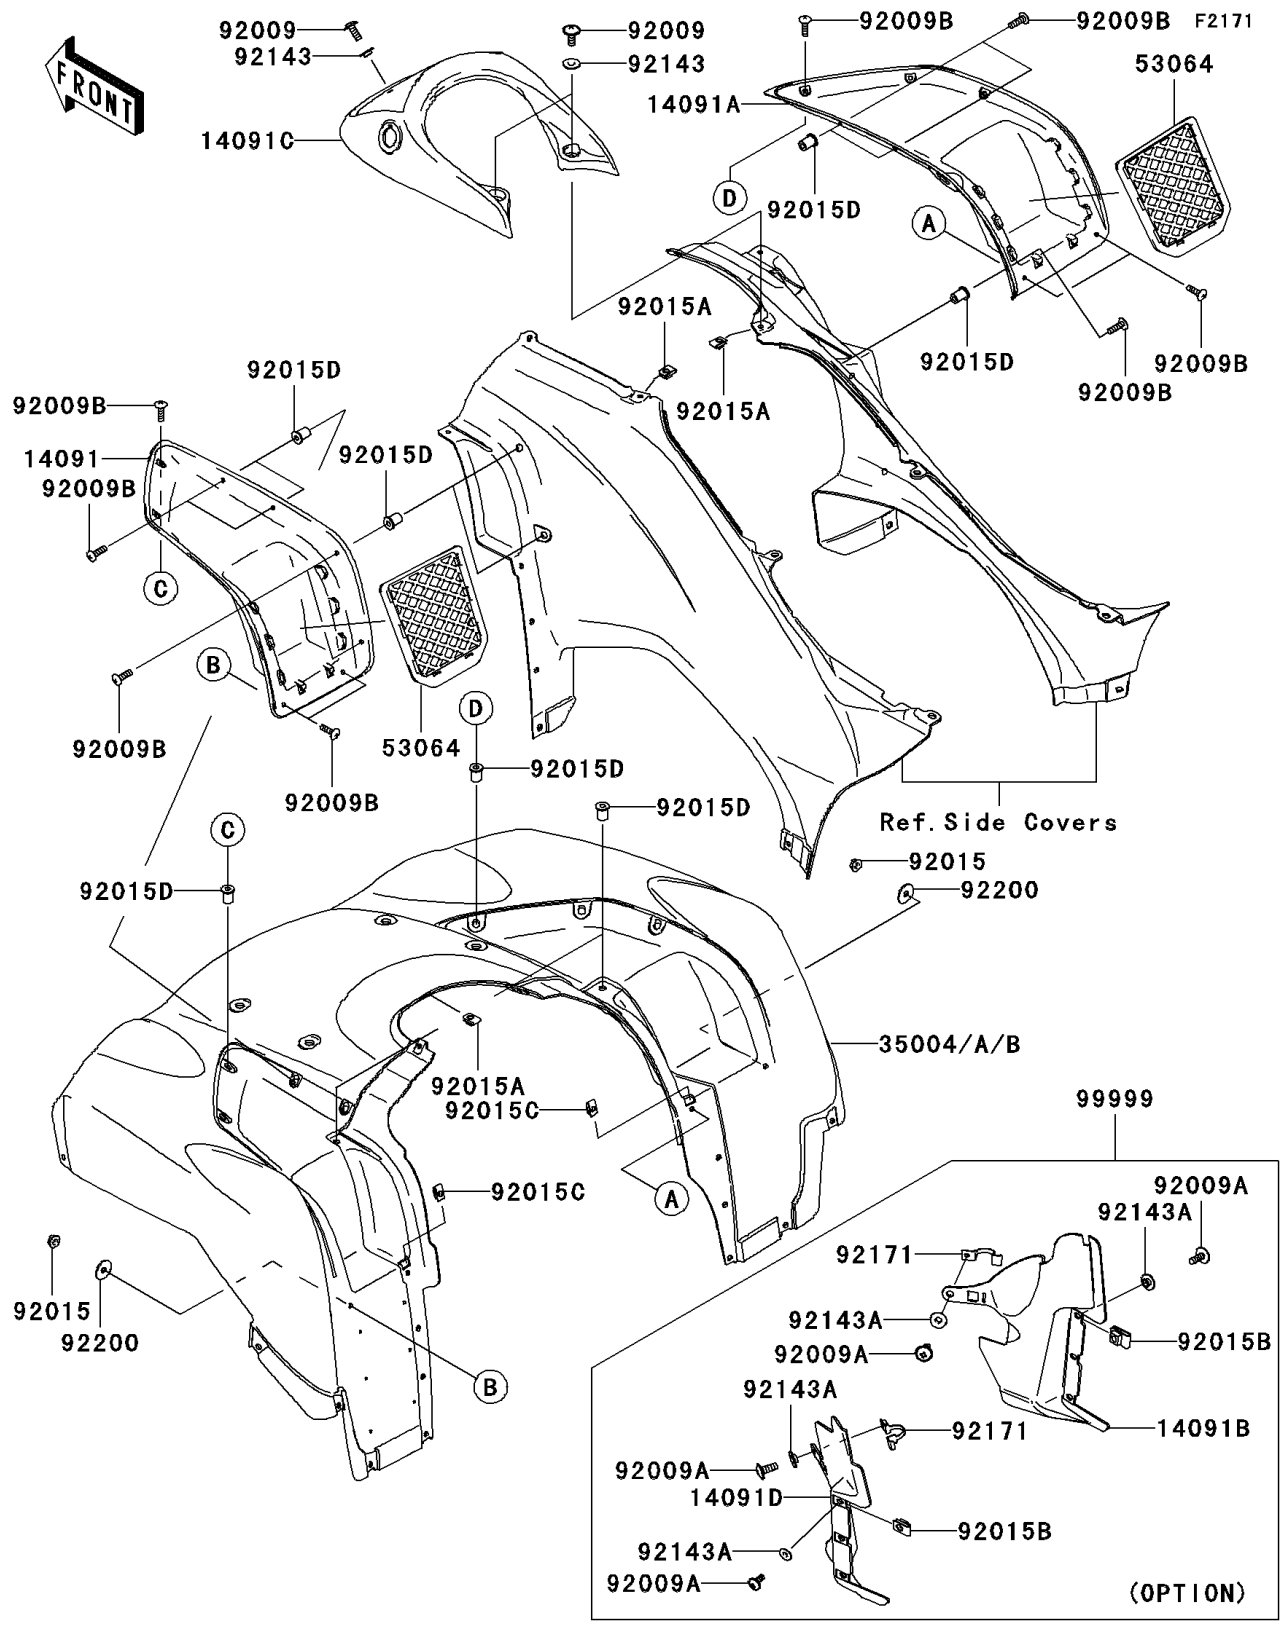

2007 Brute Force 650 4x4i Hardwoods Green HD PARTS DIAGRAM

Front Fender(s)

2007 Brute Force 650 4x4i Hardwoods Green HD PARTS LIST

Front Fender(s)

ITEM NAME	PART NUMBER	QUANTITY
COVER,POCKET,LH,F.BLACK (Ref # 14091)	14091-0135-6Z	1
COVER,POCKET,RH,F.BLACK (Ref # 14091A)	14091-0136-6Z	1
COVER,SIDE,INNER,RH (Ref # 14091B)	14091-0179	1
COVER,TOP,F.BLACK (Ref # 14091C)	14091-0270-6Z	1
COVER,SIDE,INNER,LH (Ref # 14091D)	14091-0337	1
FENDER-FRONT,C.H.GREEN (Ref # 35004)	35004-0038-826	1
NET-CARGO (Ref # 53064)	53064-0002	2
SCREW,6X16 (Ref # 92009)	92009-1621	3
SCREW,6X16 (Ref # 92009A)	92009-1621	8
SCREW,5X18 (Ref # 92009B)	92009-1655	17
NUT,FLANGED,5MM (Ref # 92015)	92015-1259	2
NUT,6MM (Ref # 92015A)	92015-1602	3
NUT,6MM (Ref # 92015B)	92015-1602	6
NUT,5MM (Ref # 92015C)	92015-1710	2
NUT,WELL,5MM (Ref # 92015D)	92015-1757	15
COLLAR (Ref # 92143)	92143-1087	3
COLLAR (Ref # 92143A)	92143-1087	8
CLAMP (Ref # 92171)	92171-0223	2
WASHER,5.5X20X1.2 (Ref # 92200)	92200-0284	2
INNER FENDER KIT (Ref # 99999)	99999-0055	1