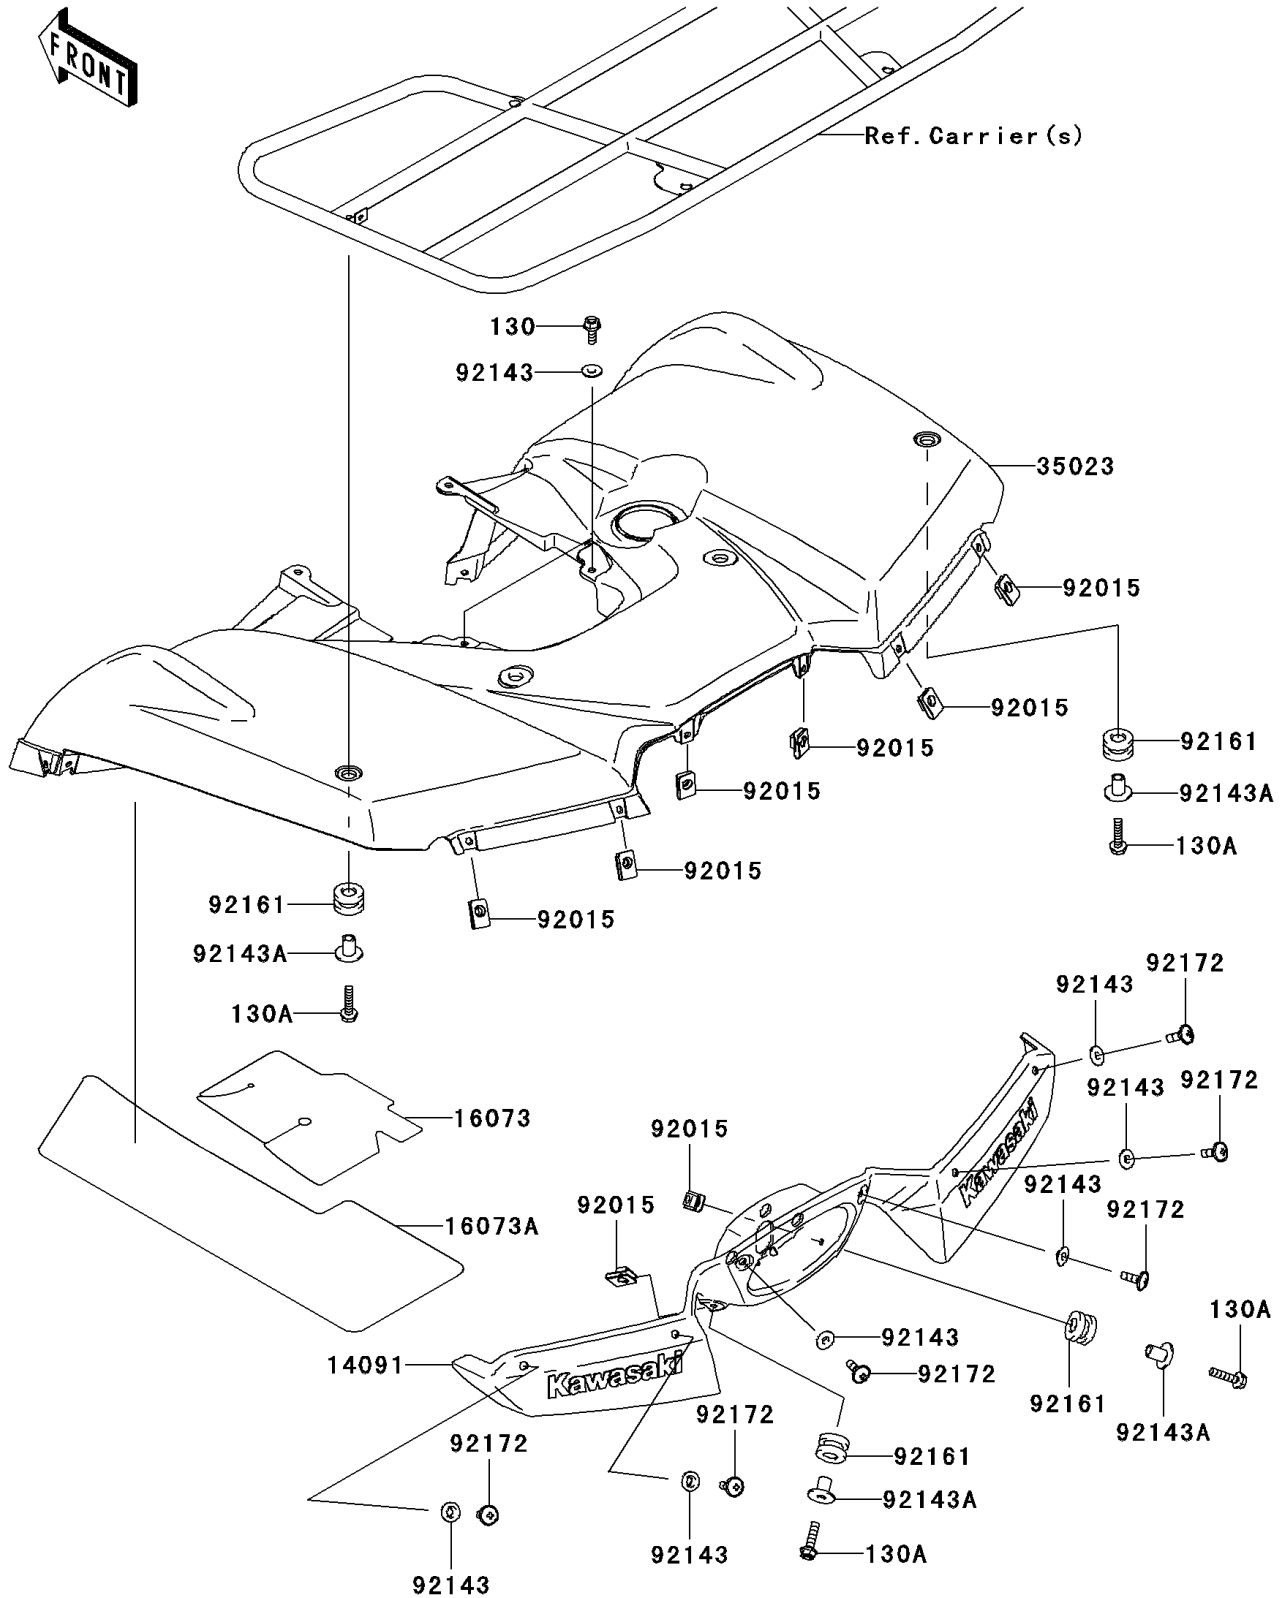

2007 Brute Force 650 4x4i Hardwoods Green HD PARTS DIAGRAM

Rear Fender(s)(G6F-G8F)

F2172

2007 Brute Force 650 4x4i Hardwoods Green HD PARTS LIST

Rear Fender(s)(G6F-G8F)

ITEM NAME	PART NUMBER	QUANTITY
BOLT-FLANGED,6X16 (Ref # 130)	130J0616	2
BOLT-FLANGED,6X25 (Ref # 130A)	130J0625	4
COVER,TAIL LAMP,F.BLACK (Ref # 14091)	14091-0252-6Z	1
INSULATOR,REAR FENDER,INNER (Ref # 16073)	16073-0031	1
INSULATOR,REAR FENDER,OUTER (Ref # 16073A)	16073-0032	1
FENDER-REAR,C.H.GREEN (Ref # 35023)	35023-0041-826	1
NUT,6MM (Ref # 92015)	92015-1602	8
COLLAR (Ref # 92143)	92143-1087	8
COLLAR (Ref # 92143A)	92143-1960	4
DAMPER (Ref # 92161)	92161-0106	4
SCREW,6X18 (Ref # 92172)	92172-0002	6