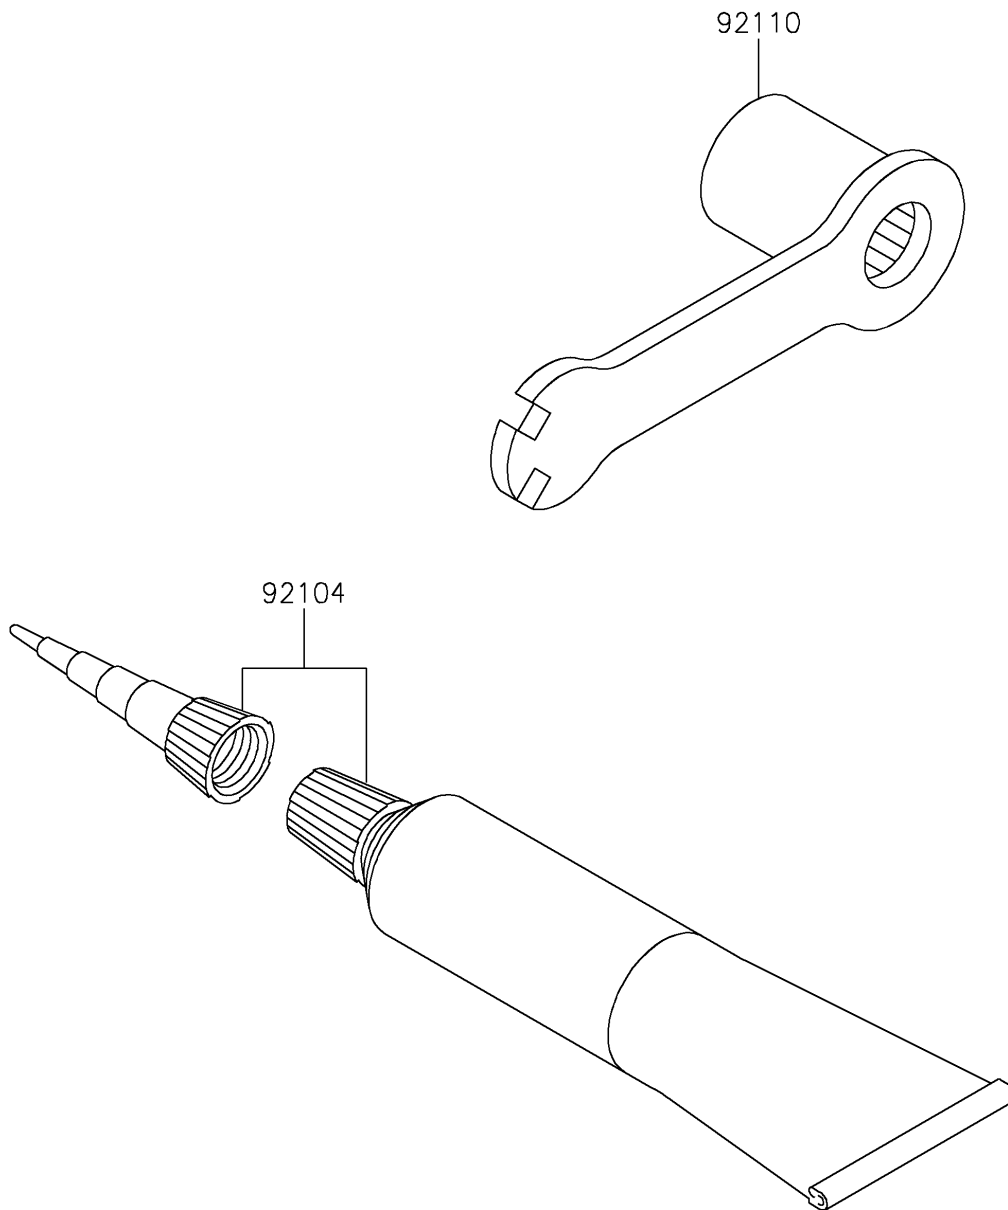

# 2020 KX™65 PARTS DIAGRAM

Owner's Tools

F2810

## 2020 KX™ 65 PARTS LIST

### Owner's Tools

ITEM NAME	PART NUMBER	QUANTITY
GASKET-LIQUID,TB1105B,SILVER (Ref # 92104)	92104-002	1
TOOL-WRENCH,BOX,21MM&SPOKE (Ref # 92110)	92110-1119	1