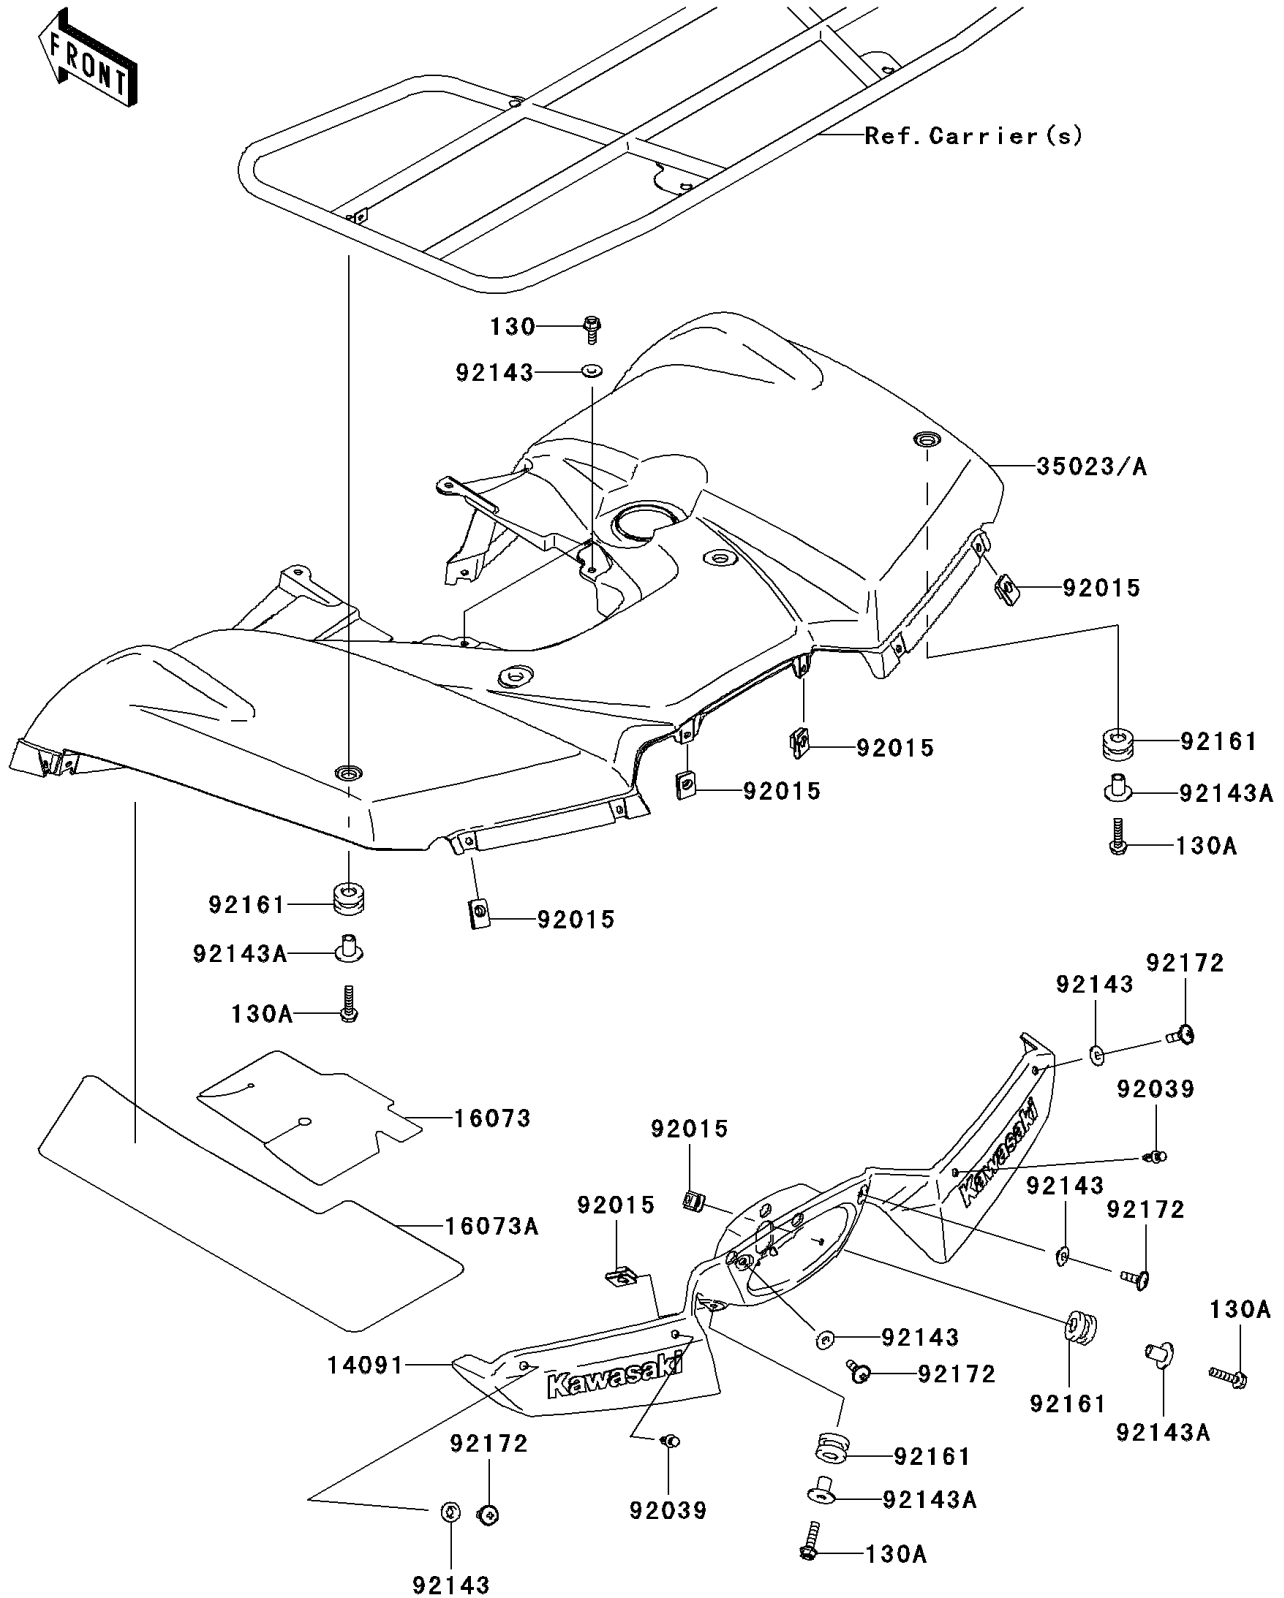

# 2009 Brute Force 650 4x4i Hardwoods Green HD PARTS DIAGRAM

Rear Fender(s)(G9F/GAF)

F2172A

## 2009 Brute Force 650 4x4i Hardwoods Green HD PARTS LIST

Rear Fender(s)(G9F/GAF)

ITEM NAME	PART NUMBER	QUANTITY
BOLT-FLANGED,6X16 (Ref # 130)	130BB0616	2
BOLT-FLANGED,6X25 (Ref # 130A)	130BB0625	4
COVER,TAIL LAMP,F.BLACK (Ref # 14091)	14091-0252-6Z	1
INSULATOR,REAR FENDER,INNER (Ref # 16073)	16073-0031	1
INSULATOR,REAR FENDER,OUTER (Ref # 16073A)	16073-0032	1
FENDER-REAR,C.H.GREEN (Ref # 35023A)	35023-0041-826	1
NUT,6MM (Ref # 92015)	92015-1602	6
RIVET (Ref # 92039)	92039-1229	2
COLLAR (Ref # 92143)	92143-1087	6
COLLAR (Ref # 92143A)	92143-1960	4
DAMPER (Ref # 92161)	92161-0106	4
SCREW,6X18 (Ref # 92172)	92172-0002	4