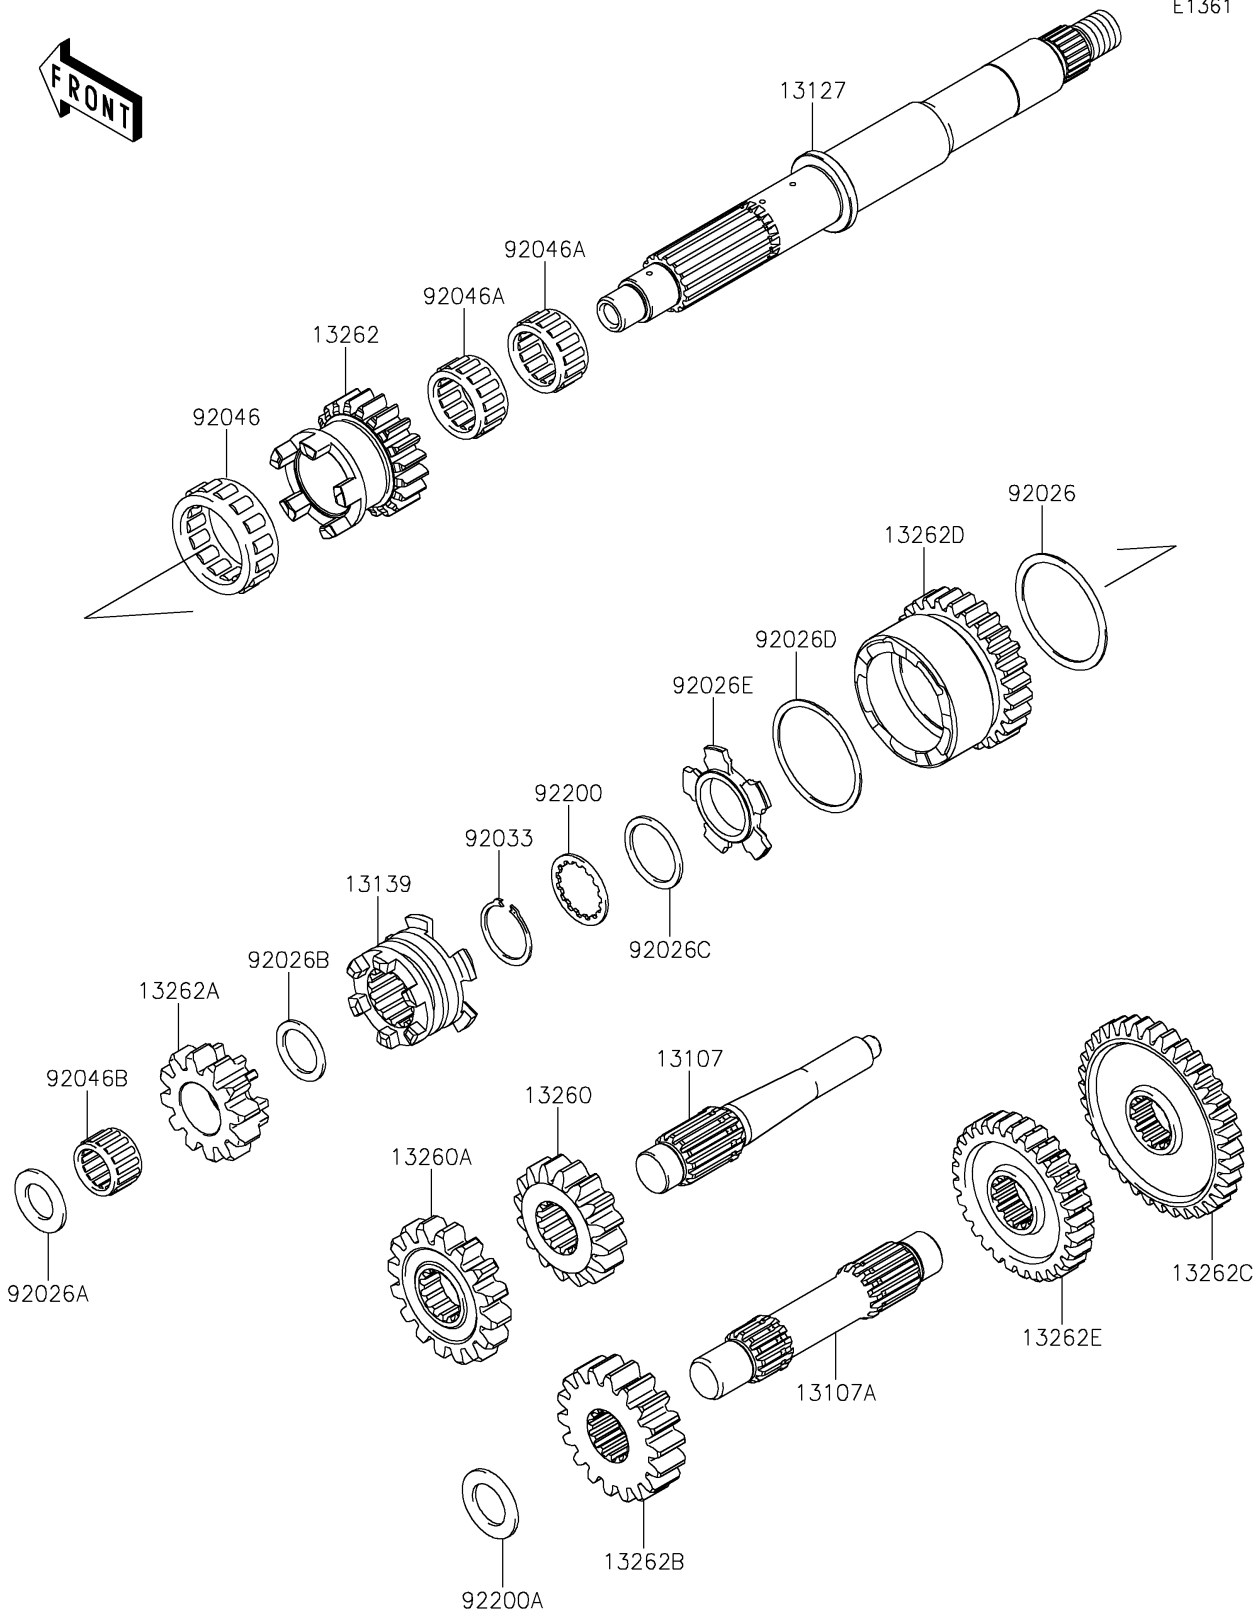

# 2020 BRUTE FORCE® 750 4x4i EPS PARTS DIAGRAM

Transmission

E1361

## 2020 BRUTE FORCE® 750 4x4i EPS PARTS LIST

### Transmission

ITEM NAME	PART NUMBER	QUANTITY
SHAFT,REVERSE,IDLE (Ref # 13107)	13107-0754	1
SHAFT,COUNTER (Ref # 13107A)	13107-0755	1
SHAFT-TRANSMISSION INPUT (Ref # 13127)	13127-0053	1
SHIFTER (Ref # 13139)	13139-0626	1
GEAR,OUTPUT REVERSE,16T (Ref # 13260)	13260-1872	1
GEAR,DRIVEN REVERSE,16T (Ref # 13260A)	13260-1873	1
GEAR,INPUT LOW,20T (Ref # 13262)	13262-0234	1
GEAR,INPUT REVERSE,12T (Ref # 13262A)	13262-0235	1
GEAR,OUTPUT DRIVE,18T (Ref # 13262B)	13262-0432	1
GEAR,DRIVEN LOW,36T (Ref # 13262C)	13262-0794	1
GEAR,INPUT HI,27T (Ref # 13262D)	13262-0837	1
GEAR,DRIVEN HI,29T (Ref # 13262E)	13262-0838	1
SPACER,48.2X56X1.0 (Ref # 92026)	92026-0163	1
SPACER,17.3X30X2.0 (Ref # 92026A)	92026-1415	1
SPACER,21.2X29X1.6 (Ref # 92026B)	92026-1568	1
SPACER,28.2X34.5X1.6 (Ref # 92026C)	92026-1587	1
SPACER,48.2X54.3X1.0 (Ref # 92026D)	92026-1599	1
SPACER,HI&LOW (Ref # 92026E)	92026-1600	1
RING-SNAP,25.9X30.6X1.2 (Ref # 92033)	92033-1037	1
BEARING-NEEDLE,HIGH GEAR (Ref # 92046)	92046-1276	1
BEARING-NEEDLE,FWF-283317 (Ref # 92046A)	92046-1278	2
BEARING-NEEDLE,REVERSE GEAR (Ref # 92046B)	92046-1279	1
WASHER,28.5X34.0X1.5 (Ref # 92200)	92200-1240	1
WASHER,20.3X33X2.0 (Ref # 92200A)	92200-1351	1