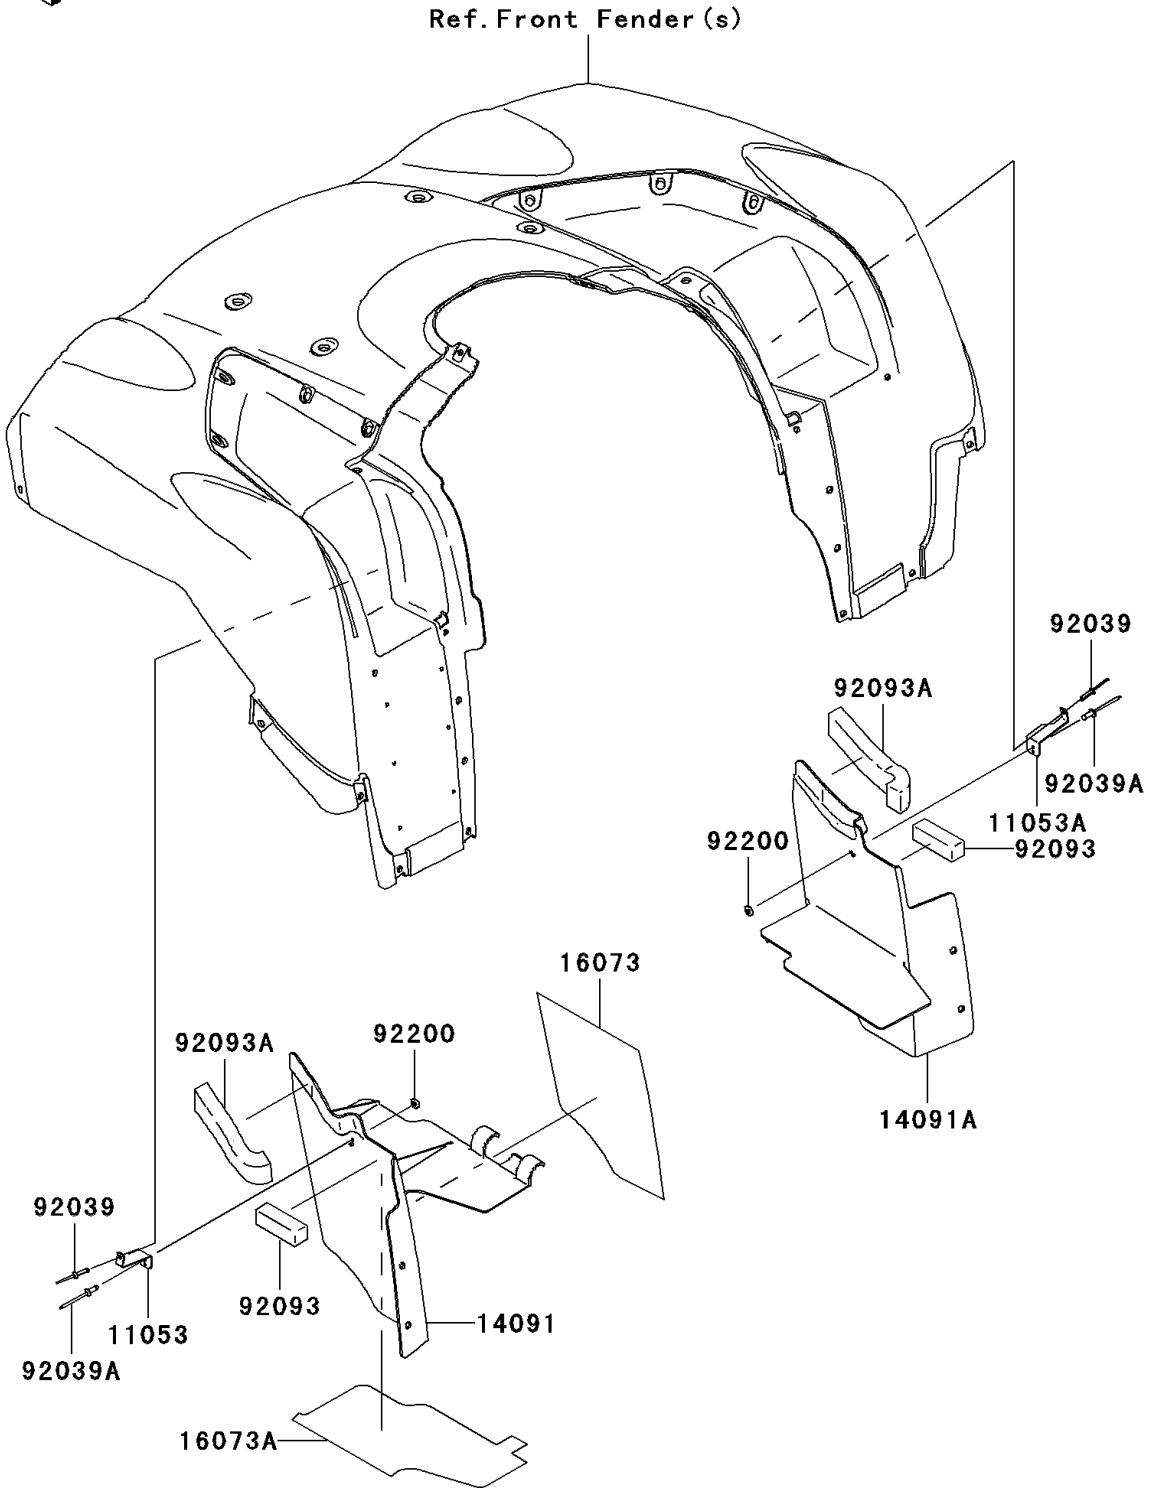

2006 Brute Force 650 4x4i Hardwoods Green HD PARTS DIAGRAM

Flap

F2173

2006 Brute Force 650 4x4i Hardwoods Green HD PARTS LIST

Flap

ITEM NAME	PART NUMBER	QUANTITY
BRACKET,INNER FLAP,LH (Ref # 11053)	11053-1979	1
BRACKET,INNER FLAP,RH (Ref # 11053A)	11053-1980	1
COVER,FRONT FENDER,LH (Ref # 14091)	14091-0491	1
COVER,FRONT FENDER,RH (Ref # 14091A)	14091-0492	1
INSULATOR,INNER FLAP,LH,LWR (Ref # 16073)	16073-0037	1
INSULATOR,INNER FLAP,LH,UPP (Ref # 16073A)	16073-0038	1
RIVET (Ref # 92039)	92039-1260	2
RIVET,3.2X8 (Ref # 92039A)	92039-3763	2
SEAL,FR FENDER (Ref # 92093)	92093-0038	2
SEAL (Ref # 92093A)	92093-1580	2
WASHER,3.5X8X1 (Ref # 92200)	92200-1251	2