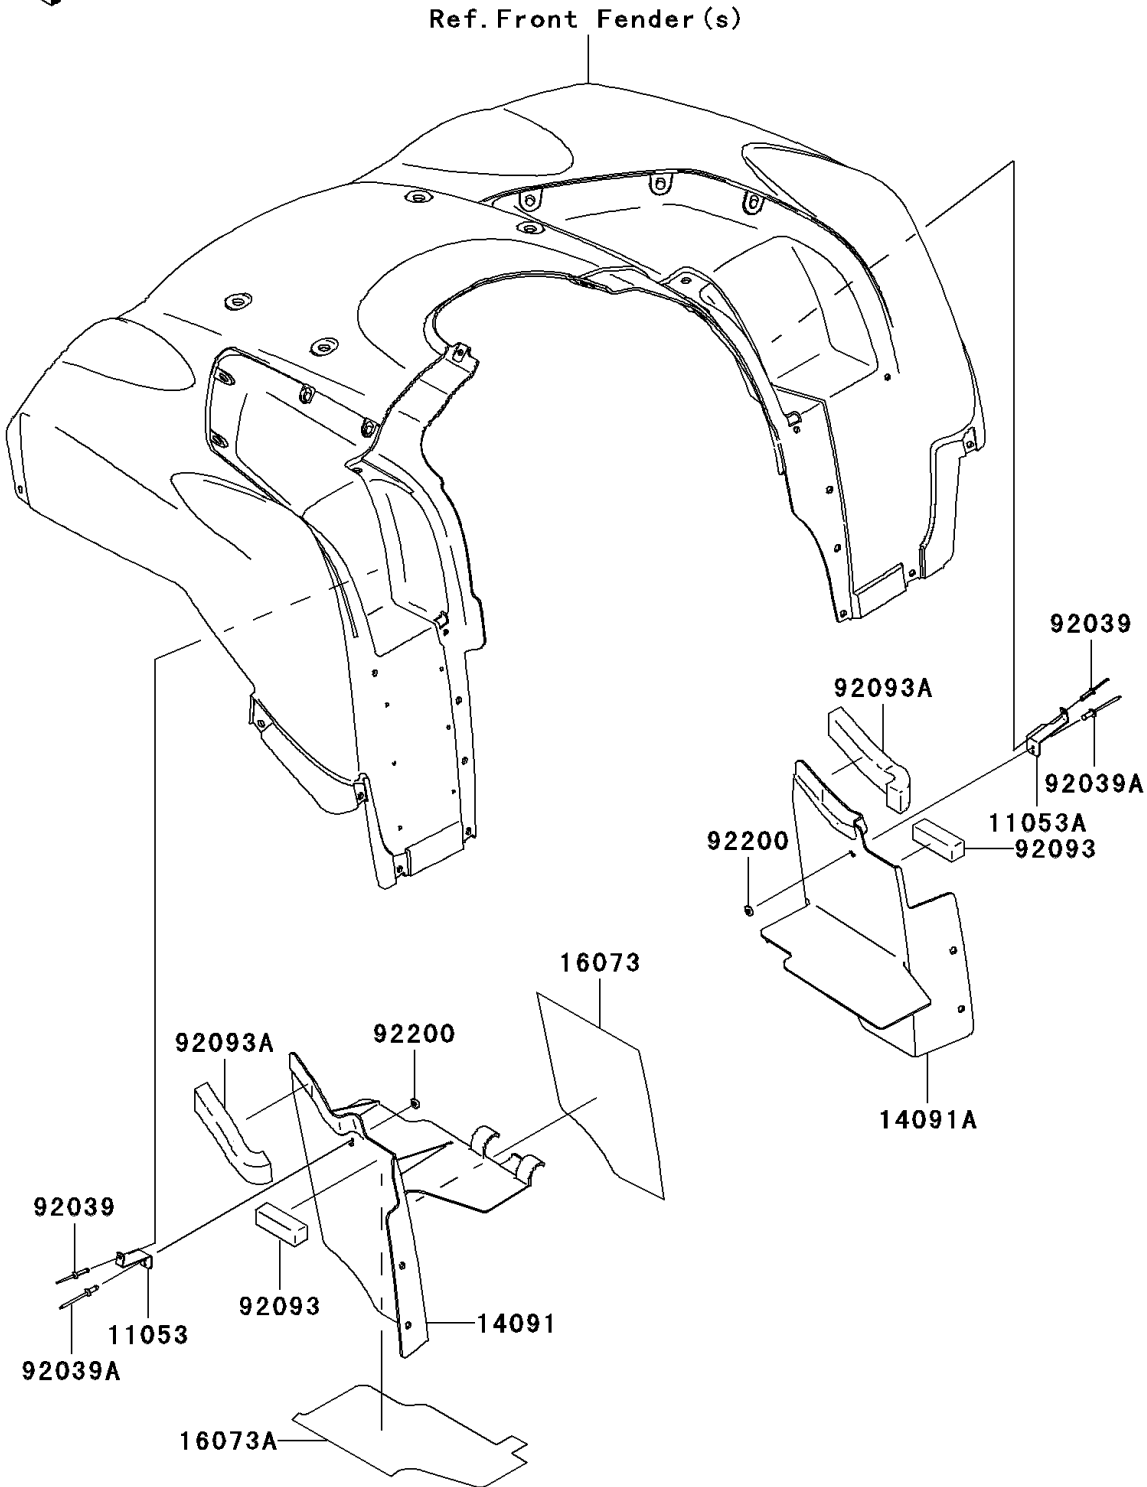

# 2007 Brute Force 650 4x4i Hardwoods Green HD PARTS DIAGRAM

Flap

F2173

## 2007 Brute Force 650 4x4i Hardwoods Green HD PARTS LIST

### Flap

ITEM NAME	PART NUMBER	QUANTITY
BRACKET,INNER FLAP,LH (Ref # 11053)	11053-1979	1
BRACKET,INNER FLAP,RH (Ref # 11053A)	11053-1980	1
COVER,FRONT FENDER,LH (Ref # 14091)	14091-0491	1
COVER,FRONT FENDER,RH (Ref # 14091A)	14091-0492	1
INSULATOR,INNER FLAP,LH,LWR (Ref # 16073)	16073-0037	1
INSULATOR,INNER FLAP,LH,UPP (Ref # 16073A)	16073-0038	1
RIVET (Ref # 92039)	92039-1260	2
RIVET,3.2X8 (Ref # 92039A)	92039-3763	2
SEAL,FR FENDER (Ref # 92093)	92093-0038	2
SEAL (Ref # 92093A)	92093-1580	2
WASHER,3.5X8X1 (Ref # 92200)	92200-1251	2