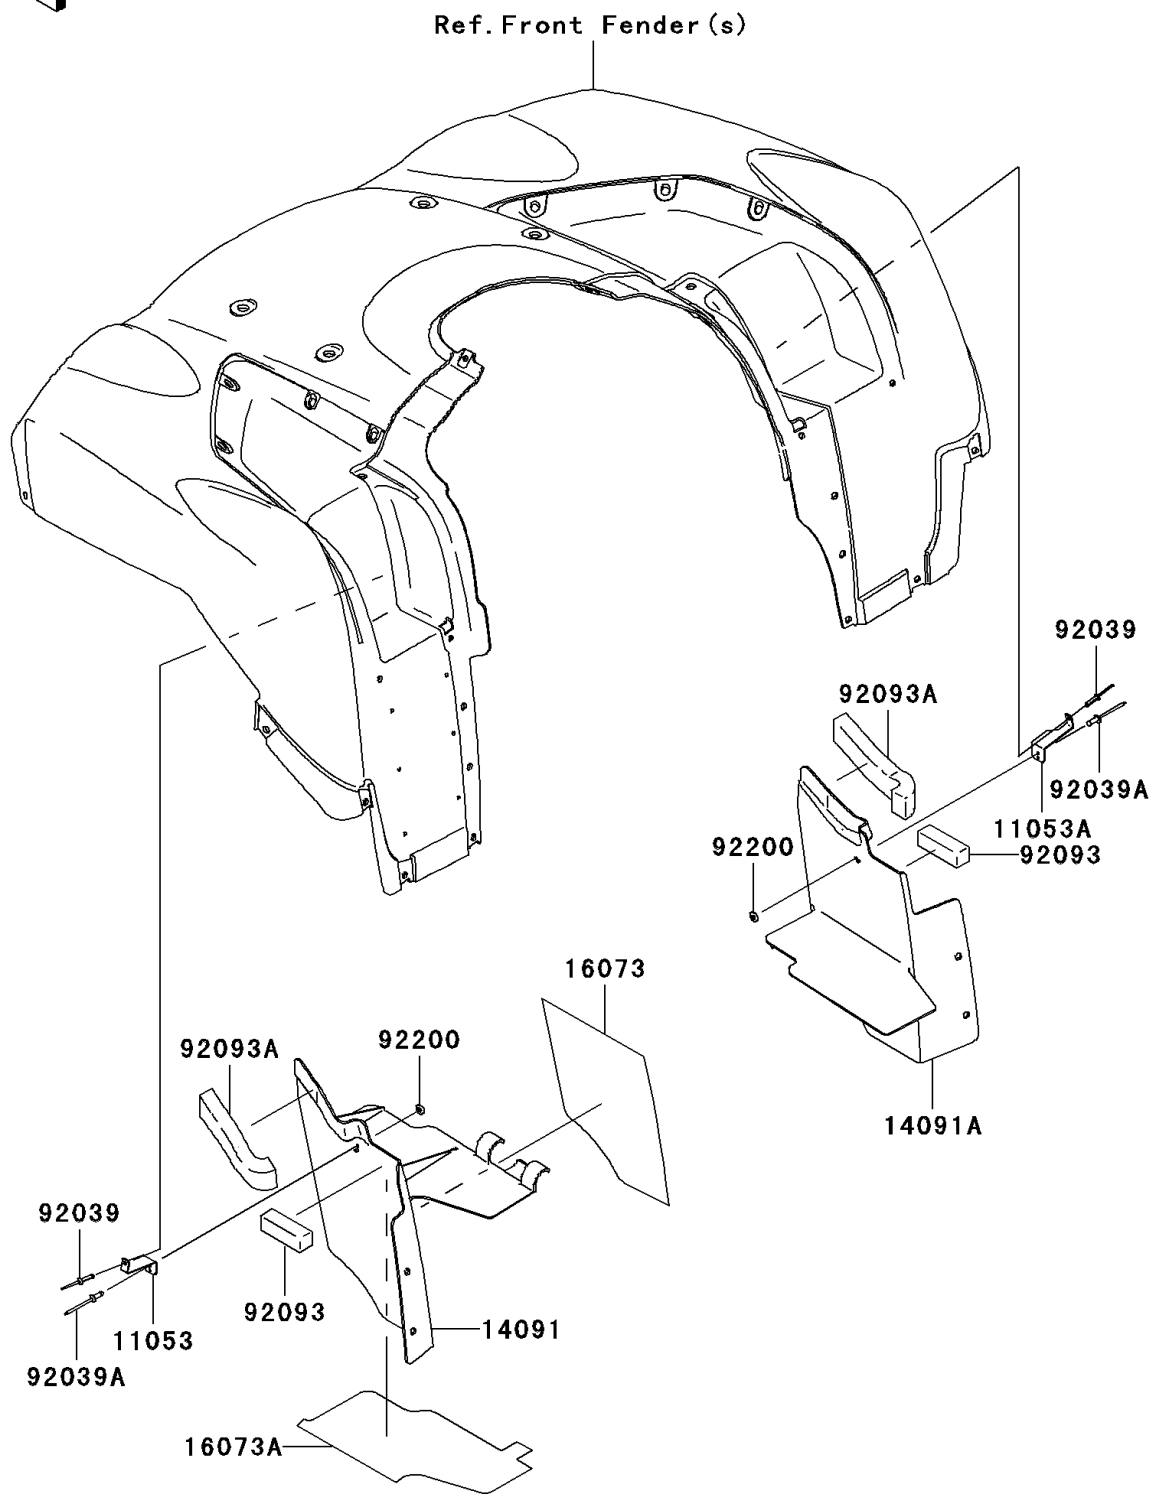

2008 Brute Force 650 4x4i Hardwoods Green HD PARTS DIAGRAM

Flap

F2173

2008 Brute Force 650 4x4i Hardwoods Green HD PARTS LIST

Flap

ITEM NAME	PART NUMBER	QUANTITY
BRACKET,INNER FLAP,LH (Ref # 11053)	11053-1979	1
BRACKET,INNER FLAP,RH (Ref # 11053A)	11053-1980	1
COVER,FRONT FENDER,LH (Ref # 14091)	14091-0491	1
COVER,FRONT FENDER,RH (Ref # 14091A)	14091-0492	1
INSULATOR,INNER FLAP,LH,LWR (Ref # 16073)	16073-0037	1
INSULATOR,INNER FLAP,LH,UPP (Ref # 16073A)	16073-0038	1
RIVET (Ref # 92039)	92039-1260	2
RIVET,3.2X8 (Ref # 92039A)	92039-3763	2
SEAL,FR FENDER (Ref # 92093)	92093-0038	2
SEAL (Ref # 92093A)	92093-1580	2
WASHER,3.5X8X1 (Ref # 92200)	92200-1251	2