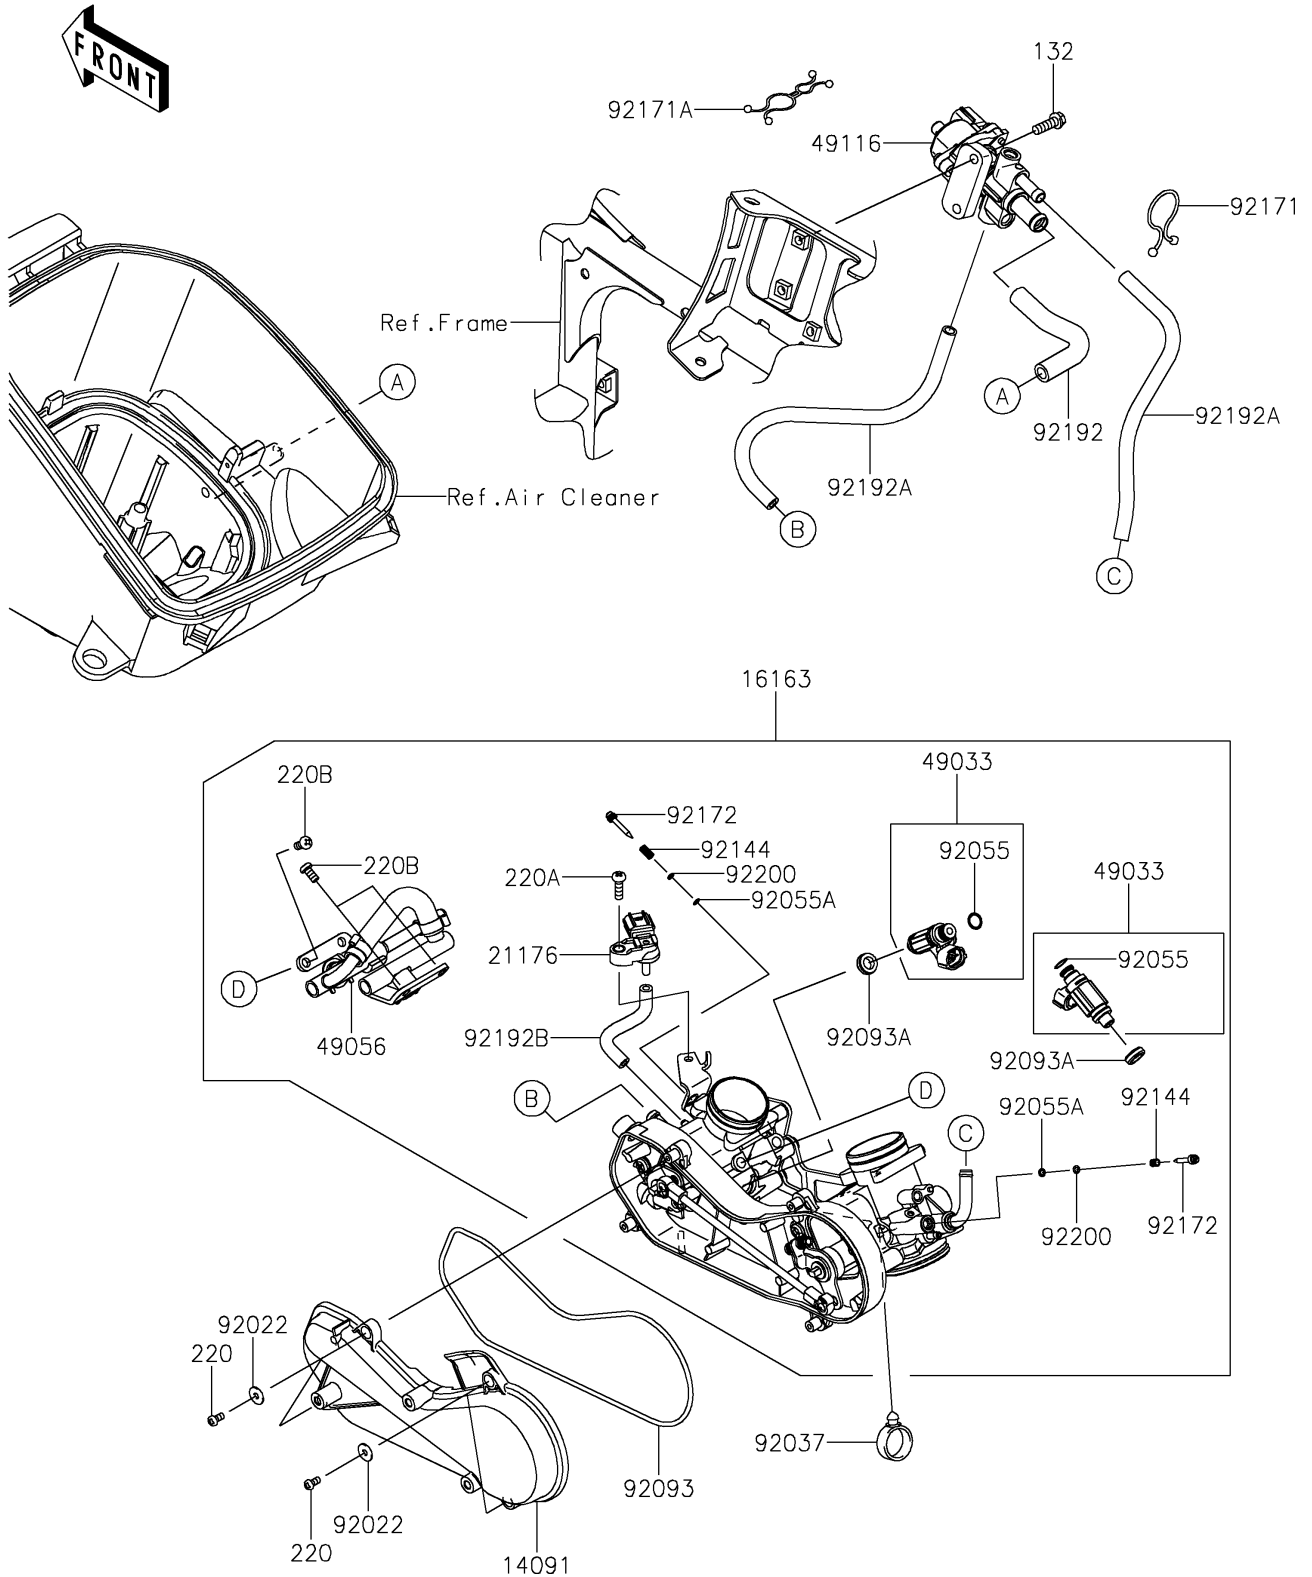

2020 BRUTE FORCE® 750 4x4i EPS PARTS DIAGRAM

Throttle

E1510

2020 BRUTE FORCE® 750 4x4i EPS PARTS LIST

Throttle

ITEM NAME	PART NUMBER	QUANTITY
BOLT-FLANGED-SMALL,6X18 (Ref # 132)	132BD0618	2
COVER,THROTTLE LINK (Ref # 14091)	14091-1731	1
THROTTLE-ASSY (Ref # 16163)	16163-0792	1
SENSOR,PRESSURE (Ref # 21176)	21176-0111	1
SCREW-PAN-CROS,4X8 (Ref # 220)	220AA0408	4
SCREW-PAN-CROS,5X16 (Ref # 220A)	220AA0516	1
SCREW-PAN-CROS,6X12 (Ref # 220B)	220D0612	4
NOZZLE-INJECTION (Ref # 49033)	49033-0011	2
PIPE-INJECTION (Ref # 49056)	49056-0034	1
VALVE-ASSY,ISC (Ref # 49116)	49116-0021	1
WASHER,5.2X13X1 (Ref # 92022)	92022-1380	4
CLAMP,HOSE (Ref # 92037)	92037-1827	1
RING-O,INJECTION NOZZLE (Ref # 92055)	92055-1622	2
RING-O,AIR SCREW (Ref # 92055A)	92055-1658	2
SEAL (Ref # 92093)	92093-0082	1
SEAL (Ref # 92093A)	92093-0127	2
SPRING,THROTTLE STOP SCREW (Ref # 92144)	92144-1674	2
CLAMP (Ref # 92171)	92171-1185	1
CLAMP (Ref # 92171A)	92171-1438	1
SCREW (Ref # 92172)	92172-0156	2
TUBE (Ref # 92192)	92192-0437	1
TUBE (Ref # 92192A)	92192-0439	2
TUBE (Ref # 92192B)	92192-0914	1
WASHER,PILOT AIR SCREW (Ref # 92200)	92200-1564	2