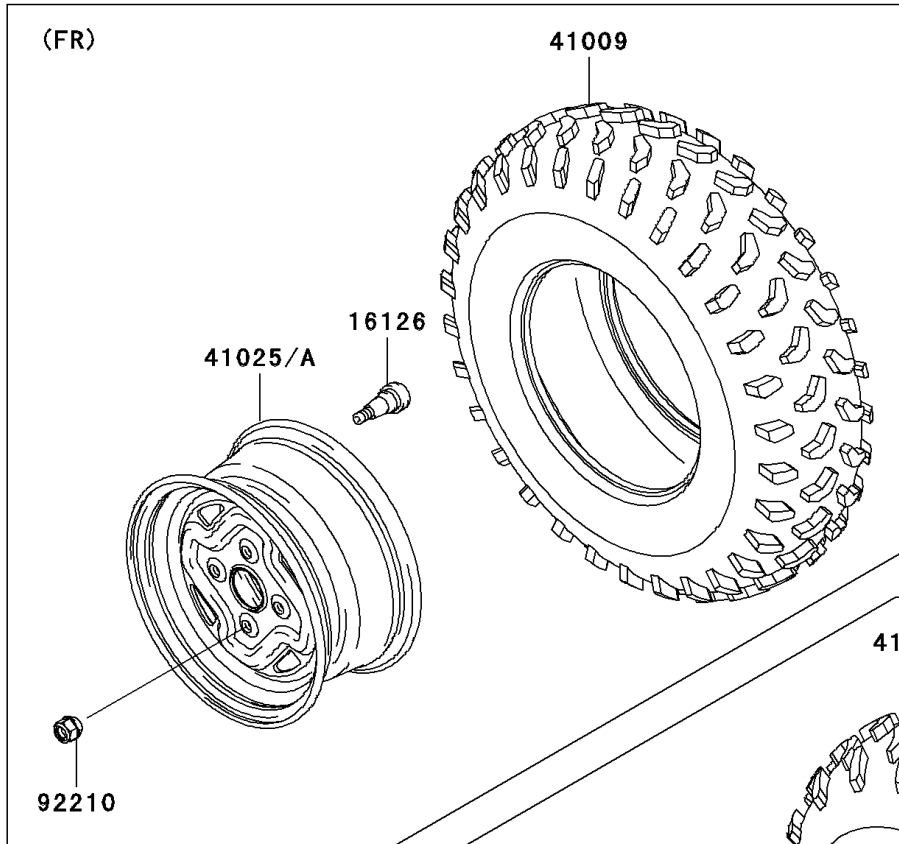

2010 Brute Force 650 4x4i Hardwoods Green HD (Canada Only)

Wheels & Tires PARTS DIAGRAM

F2210

2010 Brute Force 650 4x4i Hardwoods Green HD (Canada Only)

Wheels & Tires PARTS LIST

ITEM NAME	PART NUMBER	QUANTITY
VALVE (Ref # 16126)	16126-4001	4
TIRE,FR,AT25X8-12,KT191(D) (Ref # 41009)	41009-0039	2
TIRE,RR,AT25X10-12,KT195(D) (Ref # 41009A)	41009-0112	2
RIM,FR,12X6.0AT,F.S.BLACK (Ref # 41025A)	41025-0043-397	2
RIM,RR,12X7.5AT,F.S.BLACK (Ref # 41025C)	41025-0044-397	2
NUT,LOCK,10MM (Ref # 92210)	92210-0203	16