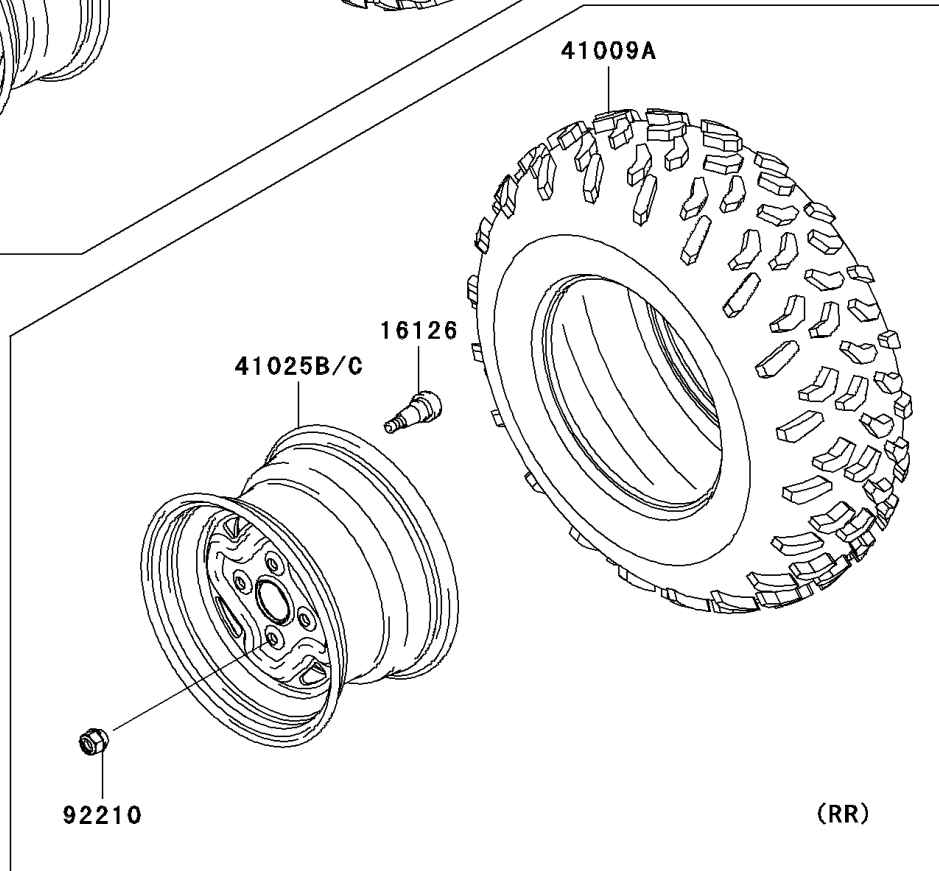

2010 Brute Force 650 4x4i Hardwoods Green HD (Canada Only)

Wheels & Tires PARTS DIAGRAM

F2210

2010 Brute Force 650 4x4i Hardwoods Green HD (Canada Only)

Wheels & Tires PARTS LIST

ITEM NAME	PART NUMBER	QUANTITY
VALVE (Ref # 16126)	16126-4001	4
TIRE,FR,AT25X8-12,KT191(D) (Ref # 41009)	41009-0039	2
TIRE,RR,AT25X10-12,KT195(D) (Ref # 41009A)	41009-0112	2
RIM,FR,12X6.0AT,F.S.BLACK (Ref # 41025A)	41025-0043-397	2
RIM,RR,12X7.5AT,F.S.BLACK (Ref # 41025C)	41025-0044-397	2
NUT,LOCK,10MM (Ref # 92210)	92210-0203	16