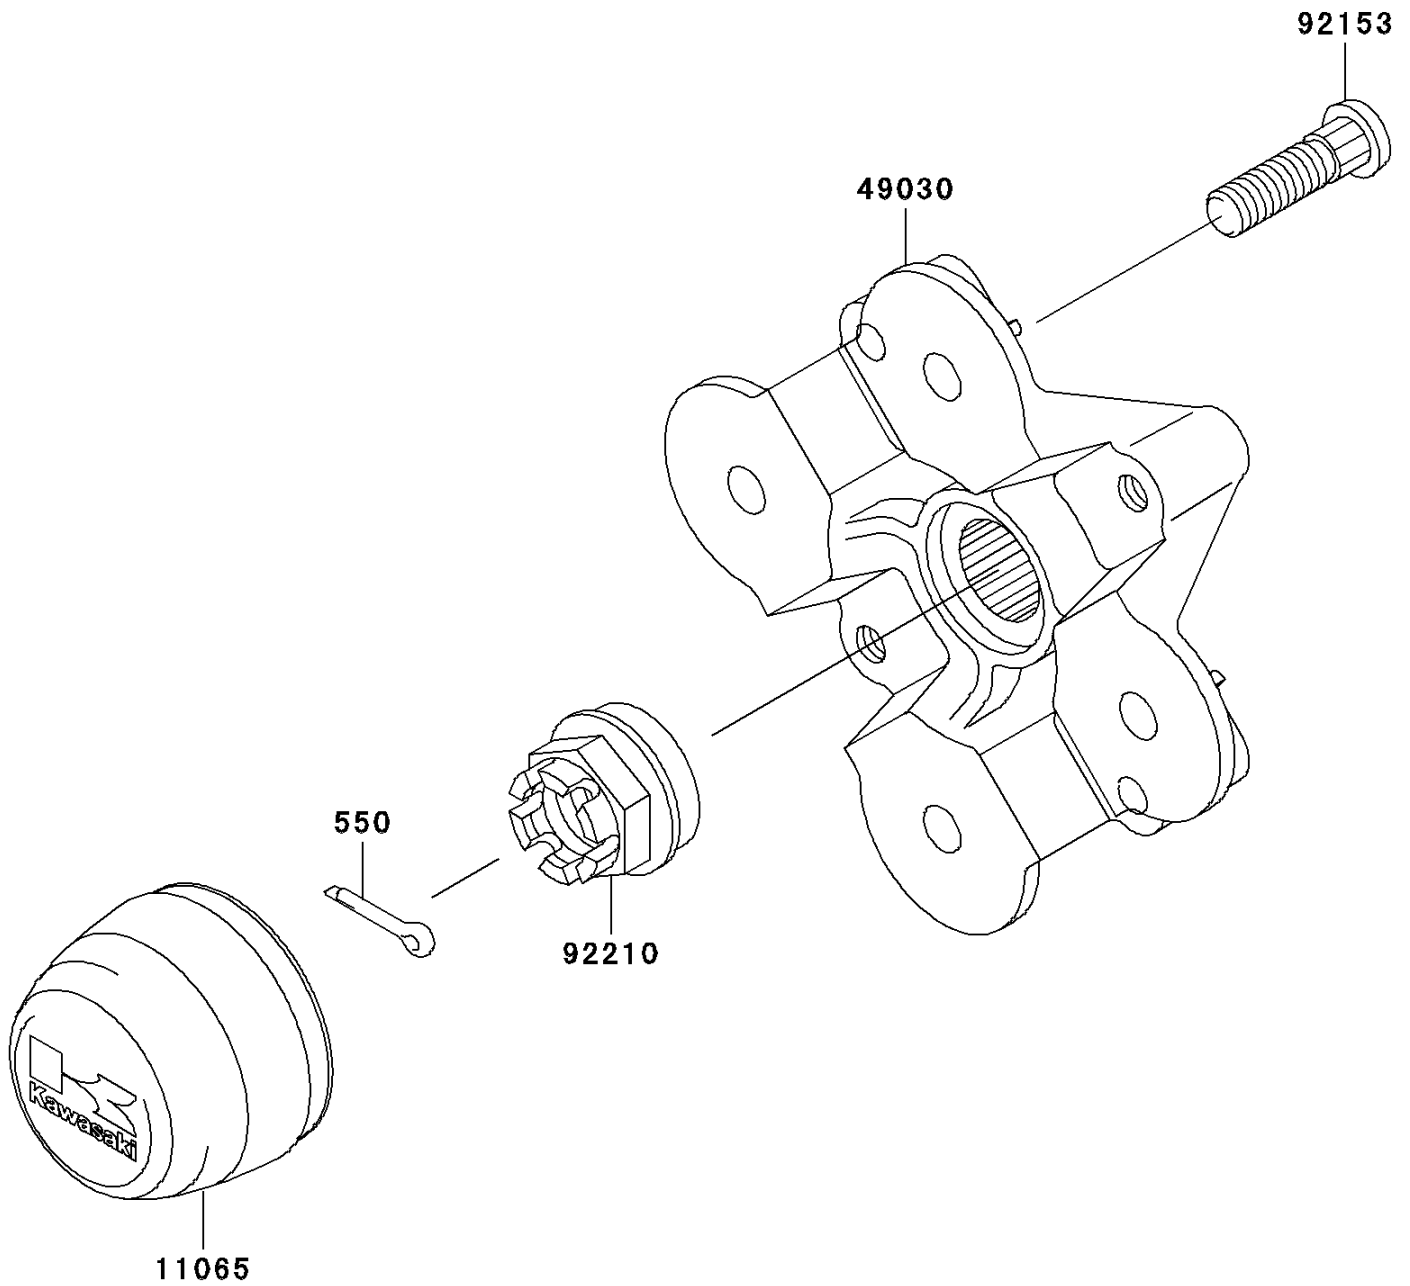

# 2006 Brute Force 650 4x4i Hardwoods Green HD PARTS DIAGRAM

Front Hub

F2230

## 2006 Brute Force 650 4x4i Hardwoods Green HD PARTS LIST

### Front Hub

ITEM NAME	PART NUMBER	QUANTITY
PIN-COTTER,4.0X25 (Ref # 550)	550AA4025	2
CAP,WHEEL (Ref # 11065)	11065-0108	2
HUB,FR (Ref # 49030)	49030-0013	2
BOLT,10X36.5 (Ref # 92153)	92153-0890	8
NUT,CASTLE,18MM (Ref # 92210)	92210-1349	2