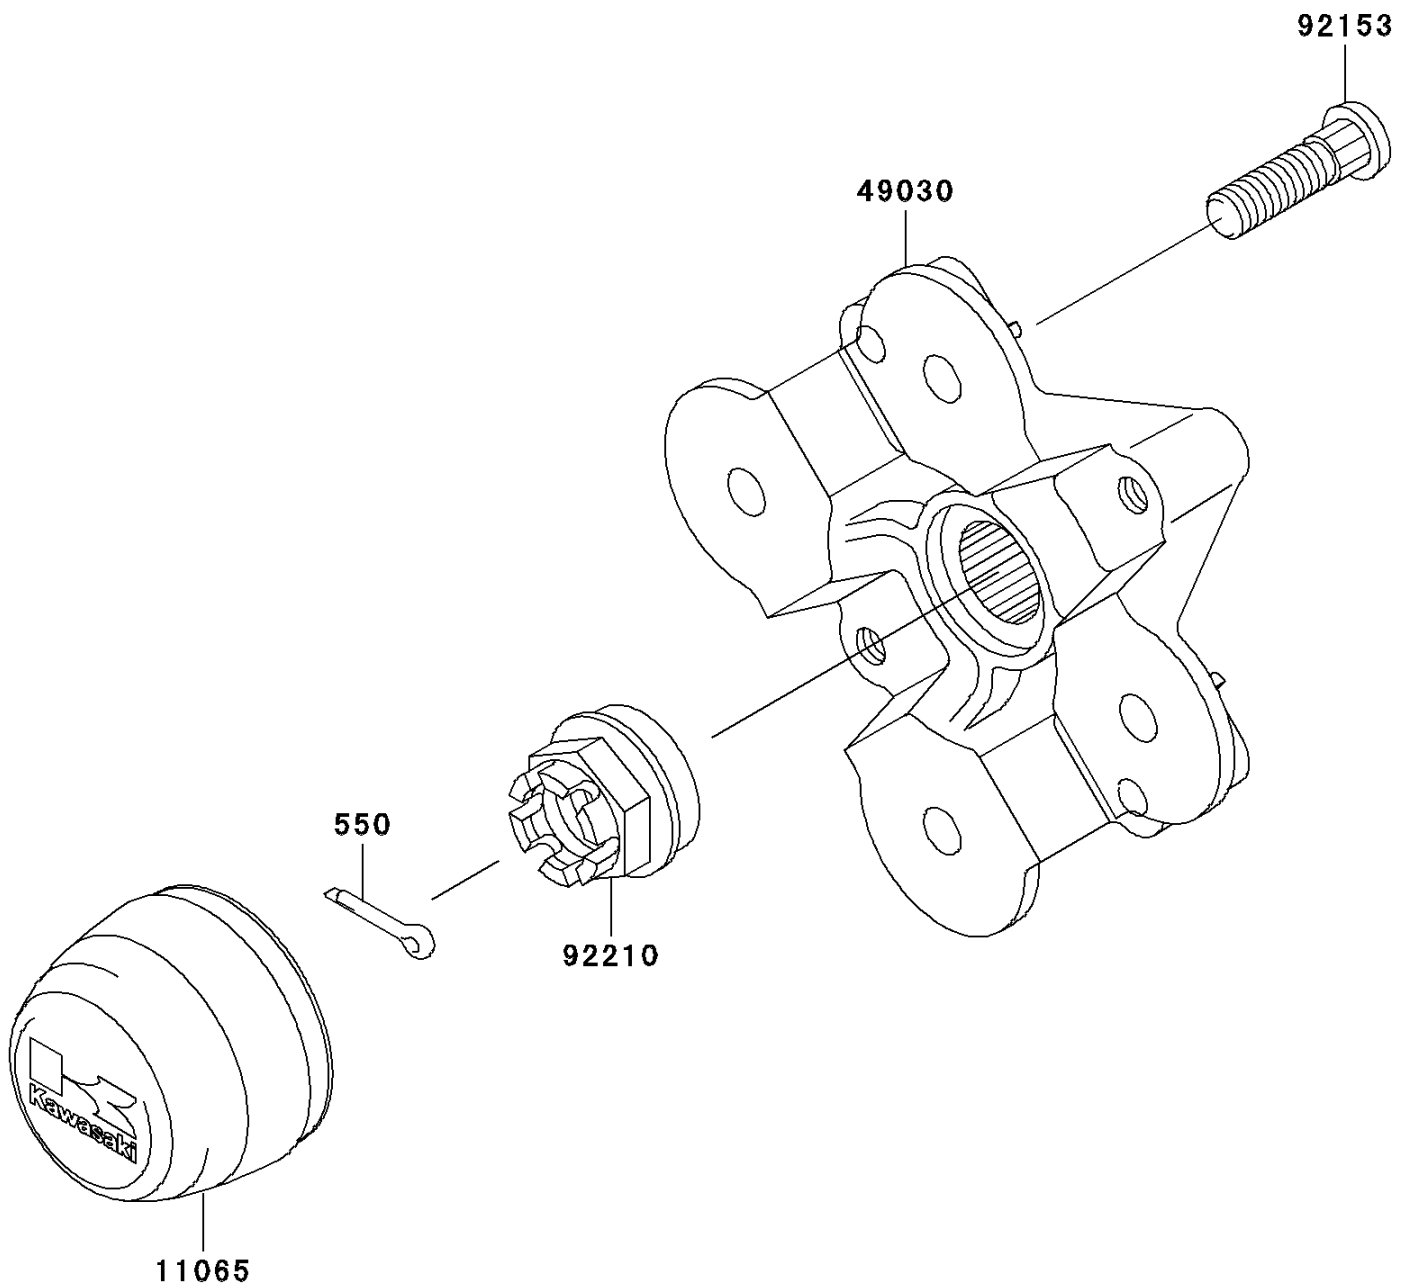

2008 Brute Force 650 4x4i Hardwoods Green HD PARTS DIAGRAM

Front Hub

F2230

2008 Brute Force 650 4x4i Hardwoods Green HD PARTS LIST

Front Hub

ITEM NAME	PART NUMBER	QUANTITY
PIN-COTTER,4.0X25 (Ref # 550)	550AA4025	2
CAP,WHEEL (Ref # 11065)	11065-0108	2
HUB,FR (Ref # 49030)	49030-0013	2
BOLT,10X36.5 (Ref # 92153)	92153-0890	8
NUT,CASTLE,18MM (Ref # 92210)	92210-1349	2