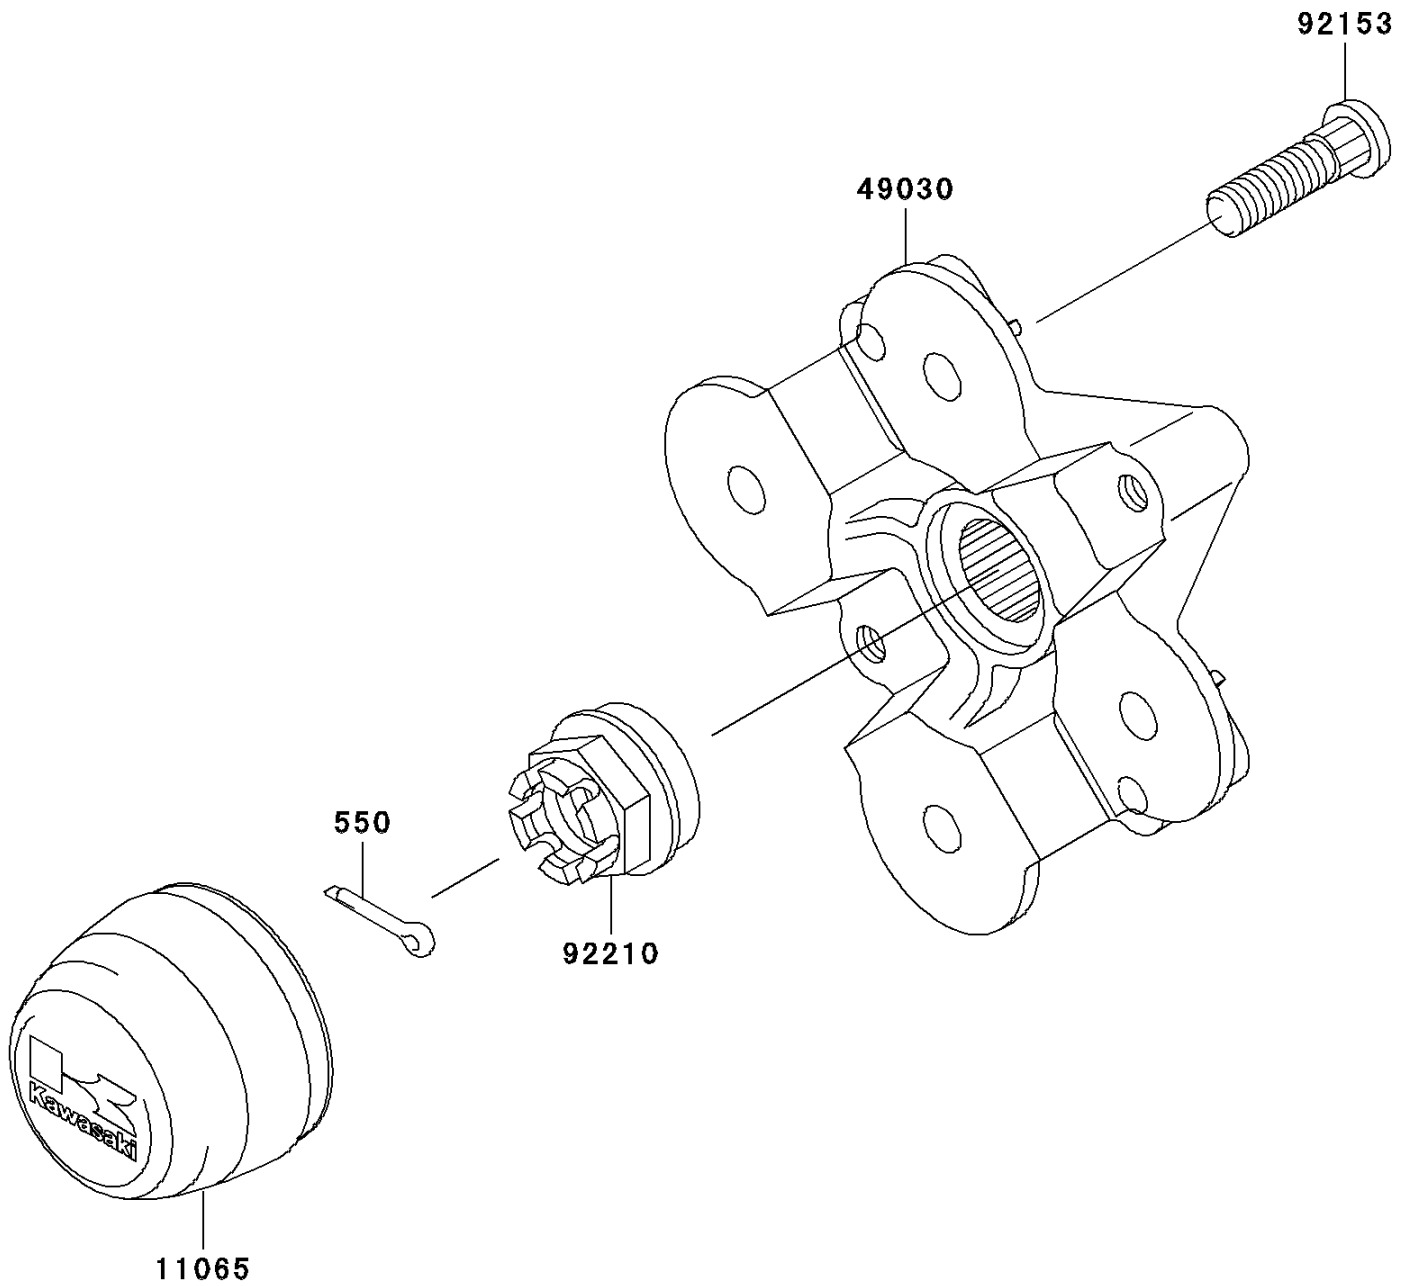

2008 Brute Force 650 4x4i Hardwoods Green HD PARTS DIAGRAM

Front Hub

F2230

2008 Brute Force 650 4x4i Hardwoods Green HD PARTS LIST

Front Hub

ITEM NAME	PART NUMBER	QUANTITY
PIN-COTTER,4.0X25 (Ref # 550)	550AA4025	2
CAP,WHEEL (Ref # 11065)	11065-0108	2
HUB,FR (Ref # 49030)	49030-0013	2
BOLT,10X36.5 (Ref # 92153)	92153-0890	8
NUT,CASTLE,18MM (Ref # 92210)	92210-1349	2