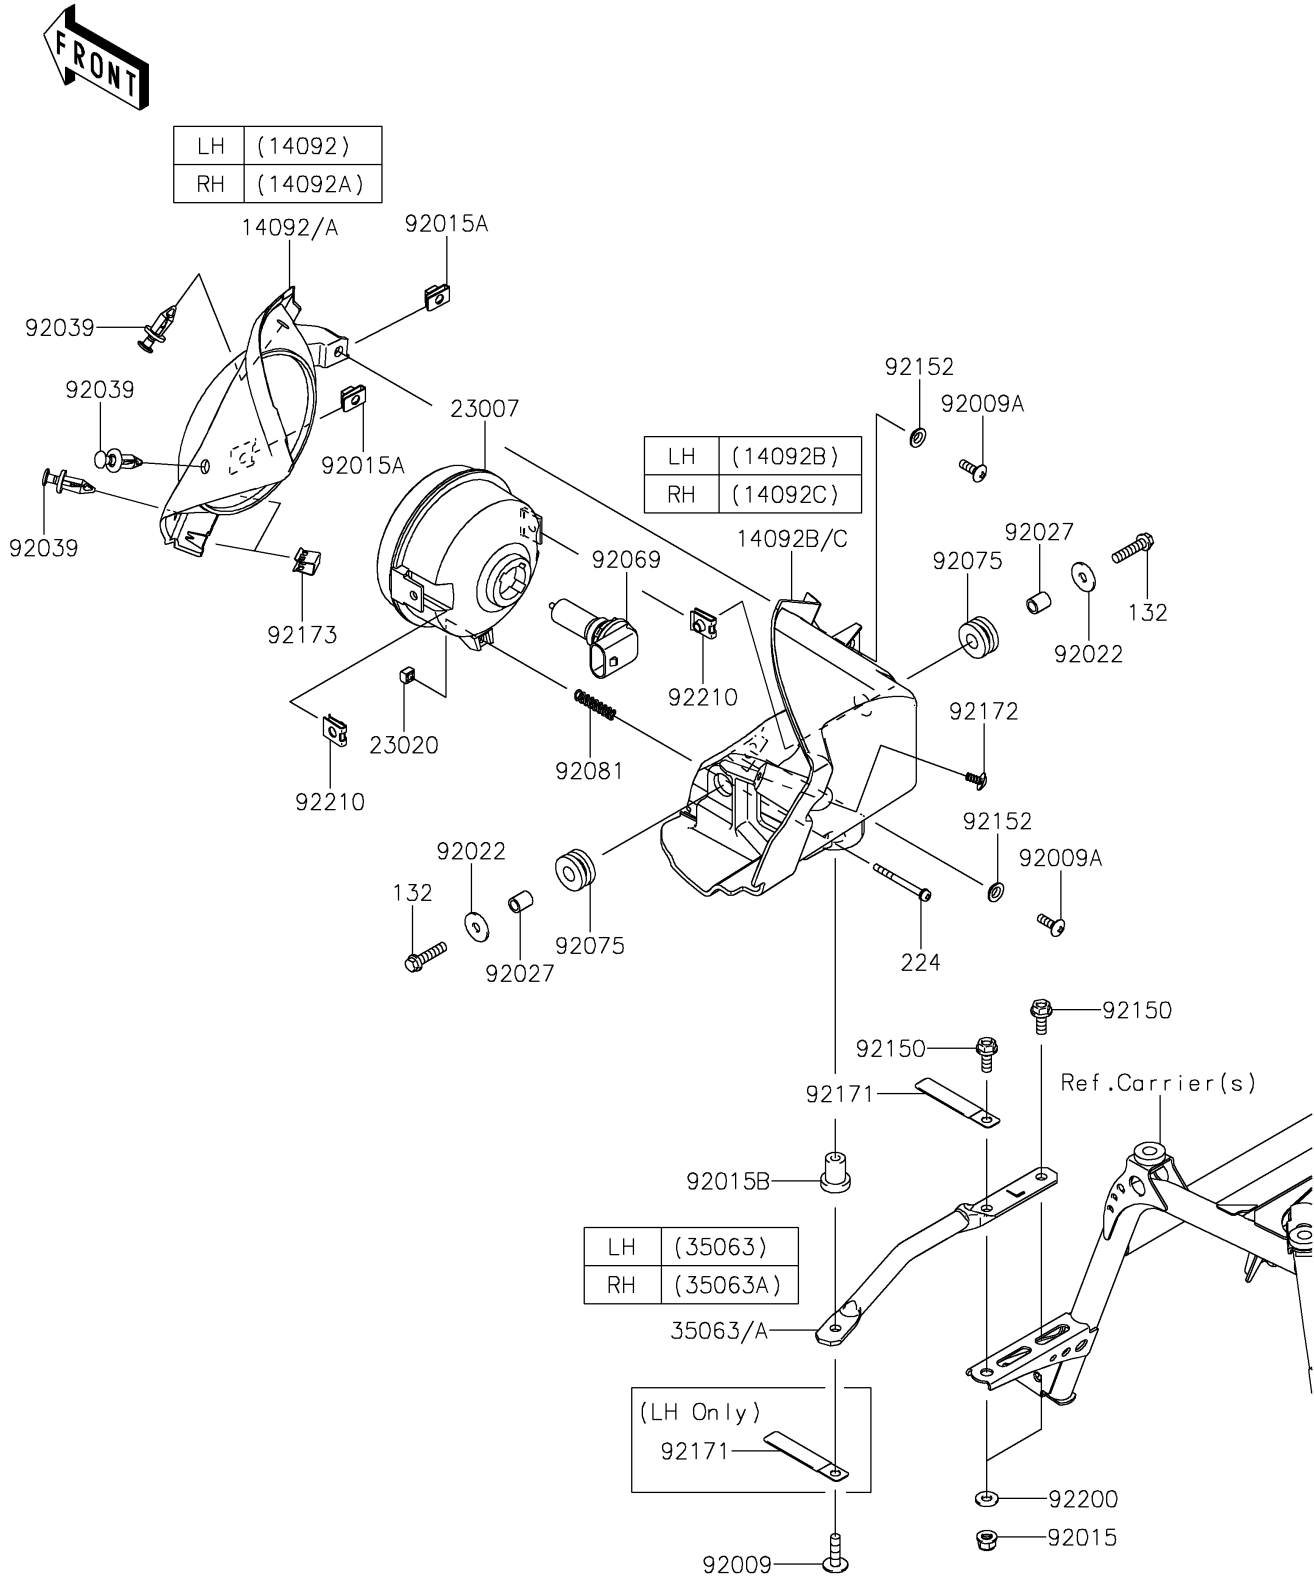

# 2020 BRUTE FORCE® 750 4x4i EPS PARTS DIAGRAM

Headlight(s)

F2710

## 2020 BRUTE FORCE® 750 4x4i EPS PARTS LIST

### Headlight(s)

ITEM NAME	PART NUMBER	QUANTITY
BOLT-FLANGED-SMALL,6X25 (Ref # 132)	132BA0625	4
COVER,HEAD LAMP,LH,F.BLACK (Ref # 14092)	14092-0190-6Z	1
COVER,HEAD LAMP,RH,F.BLACK (Ref # 14092A)	14092-0191-6Z	1
COVER,RR HEAD LAMP,LH (Ref # 14092B)	14092-0192	1
COVER,RR HEAD LAMP,RH (Ref # 14092C)	14092-0193	1
SCREW-PAN-WP-CROS,4X45 (Ref # 224)	224AA0445	2
LENS-COMP,HEAD LAMP (Ref # 23007)	23007-0096	2
NUT,4MM,FOCUS ADJUST (Ref # 23020)	23020-018	2
STAY,HEAD LAMP,LH (Ref # 35063)	35063-0806	1
STAY,HEAD LAMP,RH (Ref # 35063A)	35063-0807	1
SCREW,6X22,BLACK (Ref # 92009)	92009-1256	2
SCREW,5X16,BLACK (Ref # 92009A)	92009-1654	4
NUT,LOCK,FLANGED,6MM (Ref # 92015)	92015-1339	4
NUT,5MM (Ref # 92015A)	92015-1627	4
NUT,RUBBER,6MM (Ref # 92015B)	92015-1692	2
WASHER,6.5X20X1.6 (Ref # 92022)	92022-125	4
COLLAR,6.8X10X12 (Ref # 92027)	92027-162	4
RIVET (Ref # 92039)	92039-0776	6
BULB,12V 35/35W (Ref # 92069)	92069-0019	2
DAMPER,10X24X12 (Ref # 92075)	92075-1690	4
SPRING,FOCUS ADJUST (Ref # 92081)	92081-1896	2
BOLT,FLANGED,6X15 (Ref # 92150)	92150-1015	4
COLLAR (Ref # 92152)	92152-0250	4
CLAMP,L=60 (Ref # 92171)	92171-0652	3
SCREW,TAPPING,5X10 (Ref # 92172)	92172-0262	2
CLAMP (Ref # 92173)	92173-0104	4
WASHER,6.5X14.5X1.5 (Ref # 92200)	92200-3775	4
NUT (Ref # 92210)	92210-1323	4