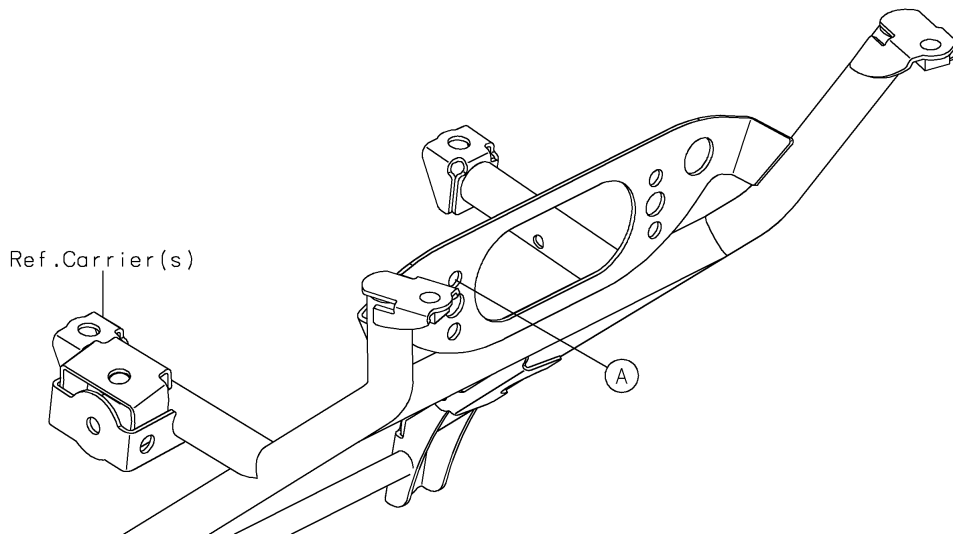

2020 BRUTE FORCE® 750 4x4i EPS PARTS DIAGRAM

Taillight(s)

F2720

2020 BRUTE FORCE® 750 4x4i EPS PARTS LIST

Taillight(s)

ITEM NAME	PART NUMBER	QUANTITY
BRACKET,TAIL LAMP (Ref # 11051)	11051-1870	1
GASKET,TAIL LAMP LENS (Ref # 11061)	11061-0055	1
SCREW-PAN-CROS,4X40 (Ref # 220)	220AA0440	2
LAMP-ASSY-TAIL (Ref # 23024)	23024-0302	1
LENS,TAIL LAMP (Ref # 23026)	23026-1230	1
BULB,12V 21/5W (Ref # 92069)	92069-063	1
DAMPER,TAIL LAMP (Ref # 92160)	92160-1053	2