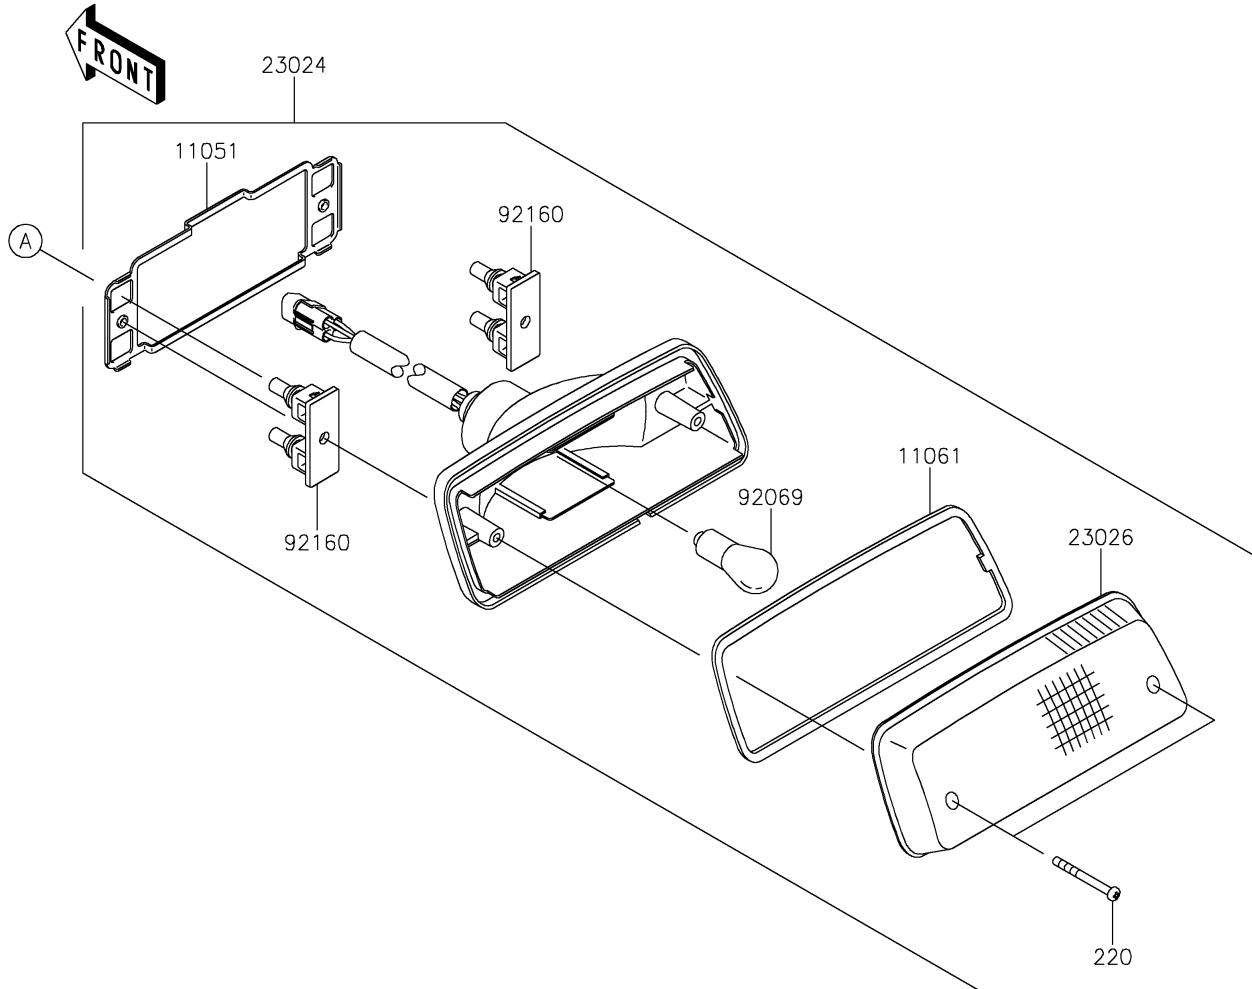

2020 BRUTE FORCE® 750 4x4i EPS PARTS DIAGRAM

Taillight(s)

F2720

2020 BRUTE FORCE® 750 4x4i EPS PARTS LIST

Taillight(s)

ITEM NAME	PART NUMBER	QUANTITY
BRACKET,TAIL LAMP (Ref # 11051)	11051-1870	1
GASKET,TAIL LAMP LENS (Ref # 11061)	11061-0055	1
SCREW-PAN-CROS,4X40 (Ref # 220)	220AA0440	2
LAMP-ASSY-TAIL (Ref # 23024)	23024-0302	1
LENS,TAIL LAMP (Ref # 23026)	23026-1230	1
BULB,12V 21/5W (Ref # 92069)	92069-063	1
DAMPER,TAIL LAMP (Ref # 92160)	92160-1053	2