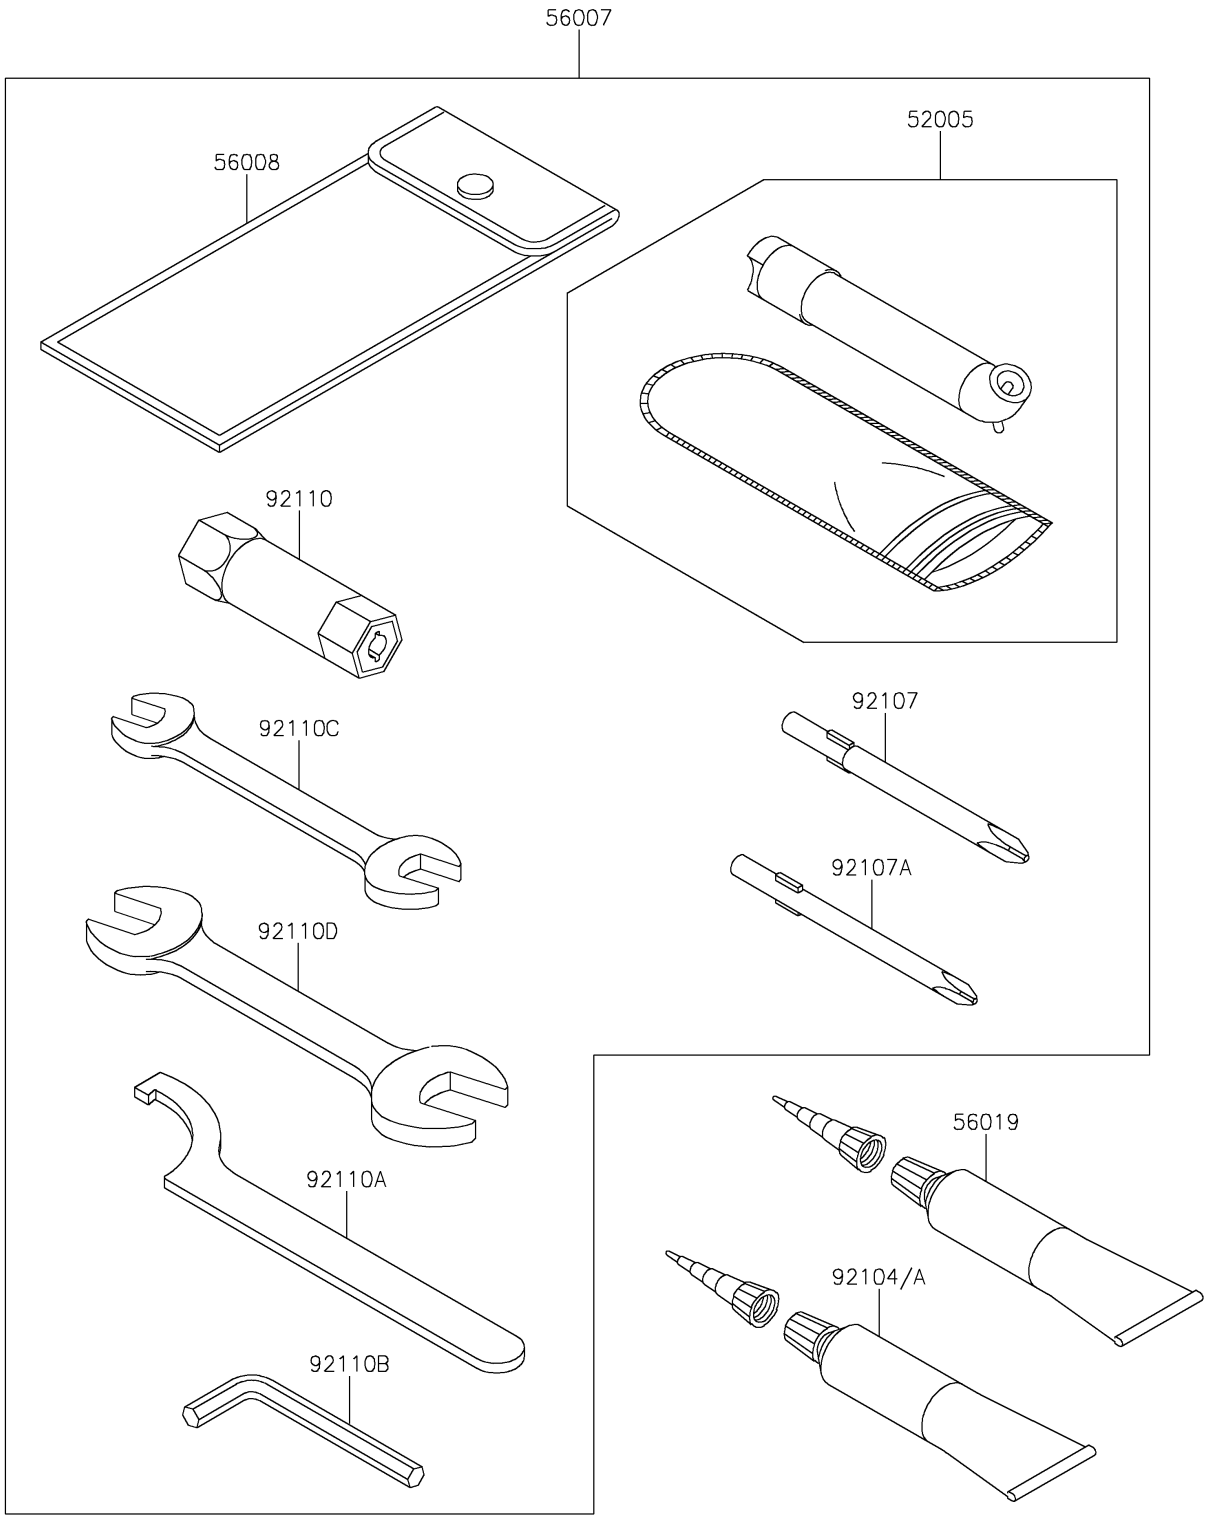

2020 BRUTE FORCE® 750 4x4i EPS PARTS DIAGRAM

Owner's Tools

F2810

2020 BRUTE FORCE® 750 4x4i EPS PARTS LIST

Owner's Tools

ITEM NAME	PART NUMBER	QUANTITY
GAUGE,AIR (Ref # 52005)	52005-1082	1
TOOL-KIT (Ref # 56007)	56007-0014	1
BAG,TOOL (Ref # 56008)	56008-1007	1
GASKET-LIQUID,TB1211,WHITE (Ref # 56019)	56019-120	1
GASKET-LIQUID,TB1211F,CLEAR (Ref # 92104)	92104-0004	1
GASKET-LIQUID,TB1216,GRAY (Ref # 92104A)	92104-1063	1
TOOL-DRIVER,#3PHILLIPS (Ref # 92107)	92107-005	1
TOOL-DRIVER,#2PHILLIPS (Ref # 92107A)	92107-1053	1
TOOL-WRENCH,BOX,16MM (Ref # 92110)	92110-1116	1
TOOL-WRENCH,HOOK (Ref # 92110A)	92110-1129	1
TOOL-WRENCH,ALLEN,3MM (Ref # 92110B)	92110-1140	1
TOOL-WRENCH,OPEN END,10X12 (Ref # 92110C)	92110-1152	1
TOOL-WRENCH,OPEN END,14X17 (Ref # 92110D)	92110-1153	1