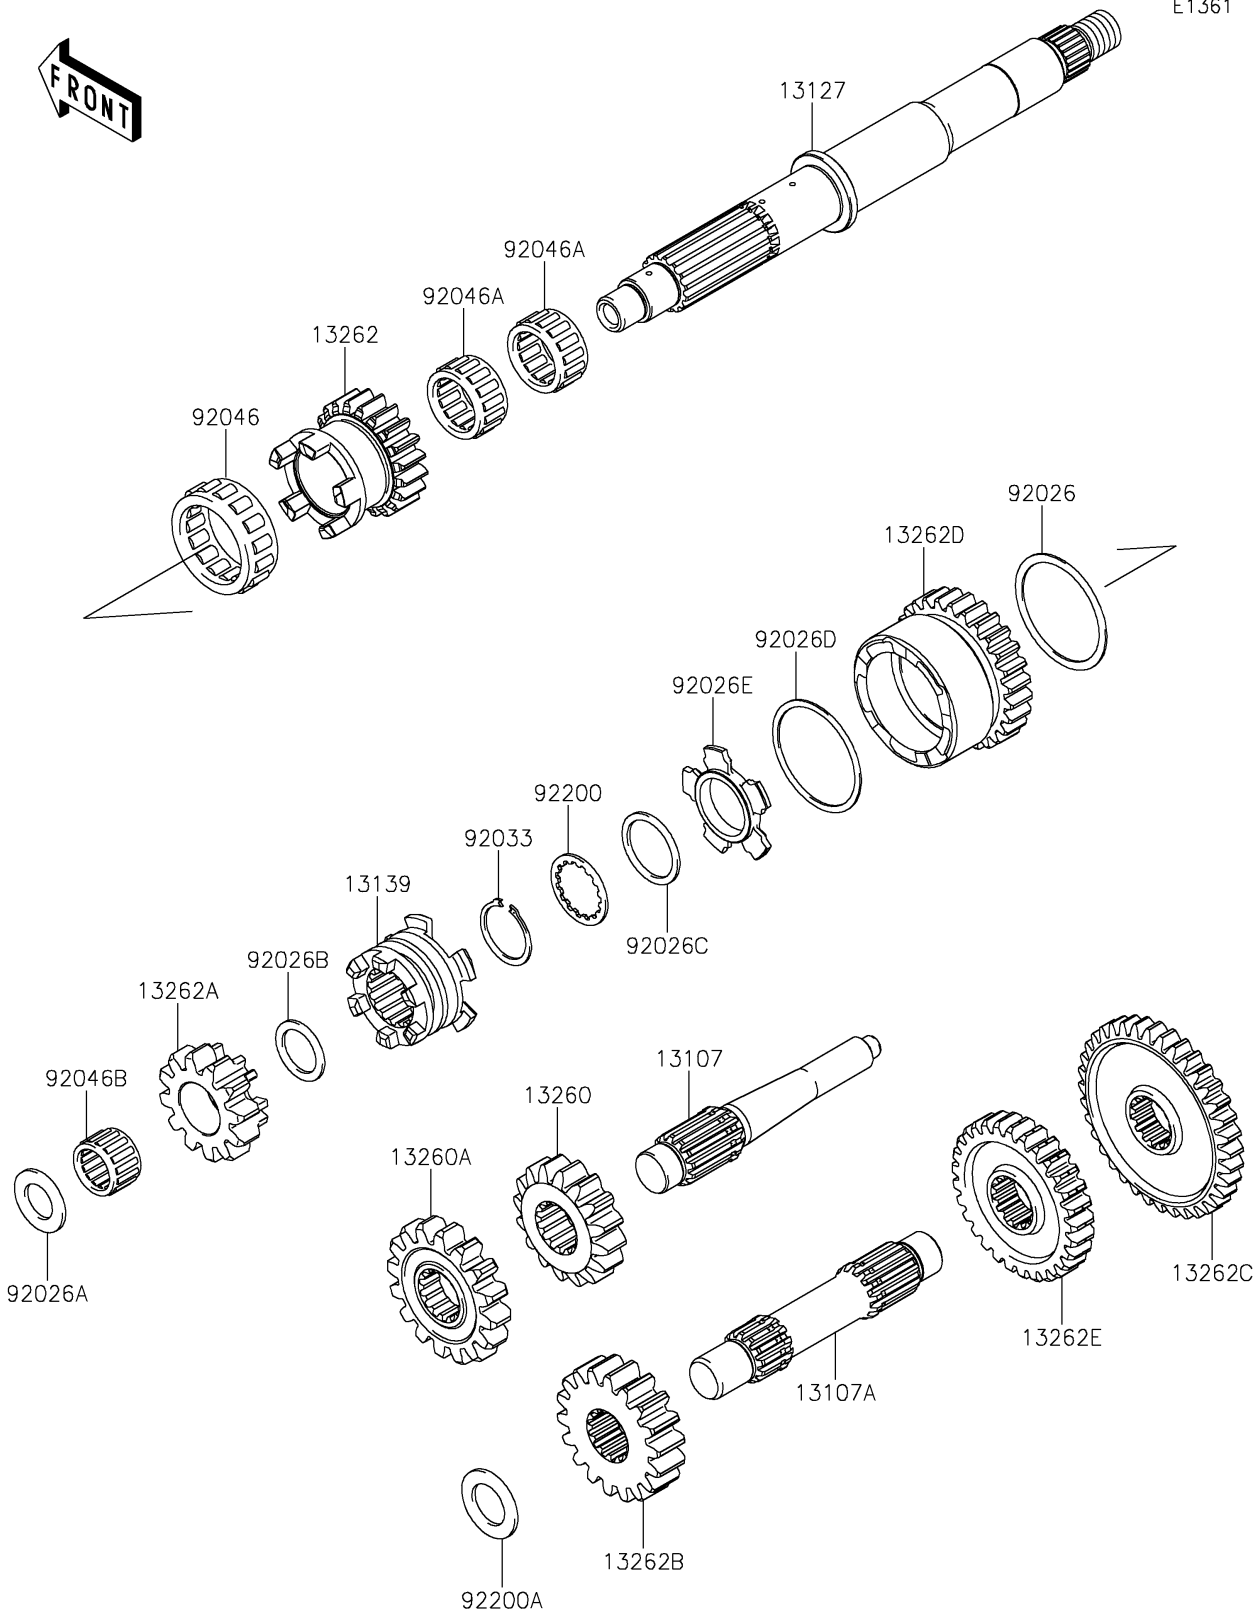

# 2020 BRUTE FORCE® 750 4x4i EPS CAMO PARTS DIAGRAM

Transmission

E1361

## 2020 BRUTE FORCE® 750 4x4i EPS CAMO PARTS LIST

### Transmission

ITEM NAME	PART NUMBER	QUANTITY
SHAFT,REVERSE,IDLE (Ref # 13107)	13107-0754	1
SHAFT,COUNTER (Ref # 13107A)	13107-0755	1
SHAFT-TRANSMISSION INPUT (Ref # 13127)	13127-0053	1
SHIFTER (Ref # 13139)	13139-0626	1
GEAR,OUTPUT REVERSE,16T (Ref # 13260)	13260-1872	1
GEAR,DRIVEN REVERSE,16T (Ref # 13260A)	13260-1873	1
GEAR,INPUT LOW,20T (Ref # 13262)	13262-0234	1
GEAR,INPUT REVERSE,12T (Ref # 13262A)	13262-0235	1
GEAR,OUTPUT DRIVE,18T (Ref # 13262B)	13262-0432	1
GEAR,DRIVEN LOW,36T (Ref # 13262C)	13262-0794	1
GEAR,INPUT HI,27T (Ref # 13262D)	13262-0837	1
GEAR,DRIVEN HI,29T (Ref # 13262E)	13262-0838	1
SPACER,48.2X56X1.0 (Ref # 92026)	92026-0163	1
SPACER,17.3X30X2.0 (Ref # 92026A)	92026-1415	1
SPACER,21.2X29X1.6 (Ref # 92026B)	92026-1568	1
SPACER,28.2X34.5X1.6 (Ref # 92026C)	92026-1587	1
SPACER,48.2X54.3X1.0 (Ref # 92026D)	92026-1599	1
SPACER,HI&LOW (Ref # 92026E)	92026-1600	1
RING-SNAP,25.9X30.6X1.2 (Ref # 92033)	92033-1037	1
BEARING-NEEDLE,HIGH GEAR (Ref # 92046)	92046-1276	1
BEARING-NEEDLE,FWF-283317 (Ref # 92046A)	92046-1278	2
BEARING-NEEDLE,REVERSE GEAR (Ref # 92046B)	92046-1279	1
WASHER,28.5X34.0X1.5 (Ref # 92200)	92200-1240	1
WASHER,20.3X33X2.0 (Ref # 92200A)	92200-1351	1