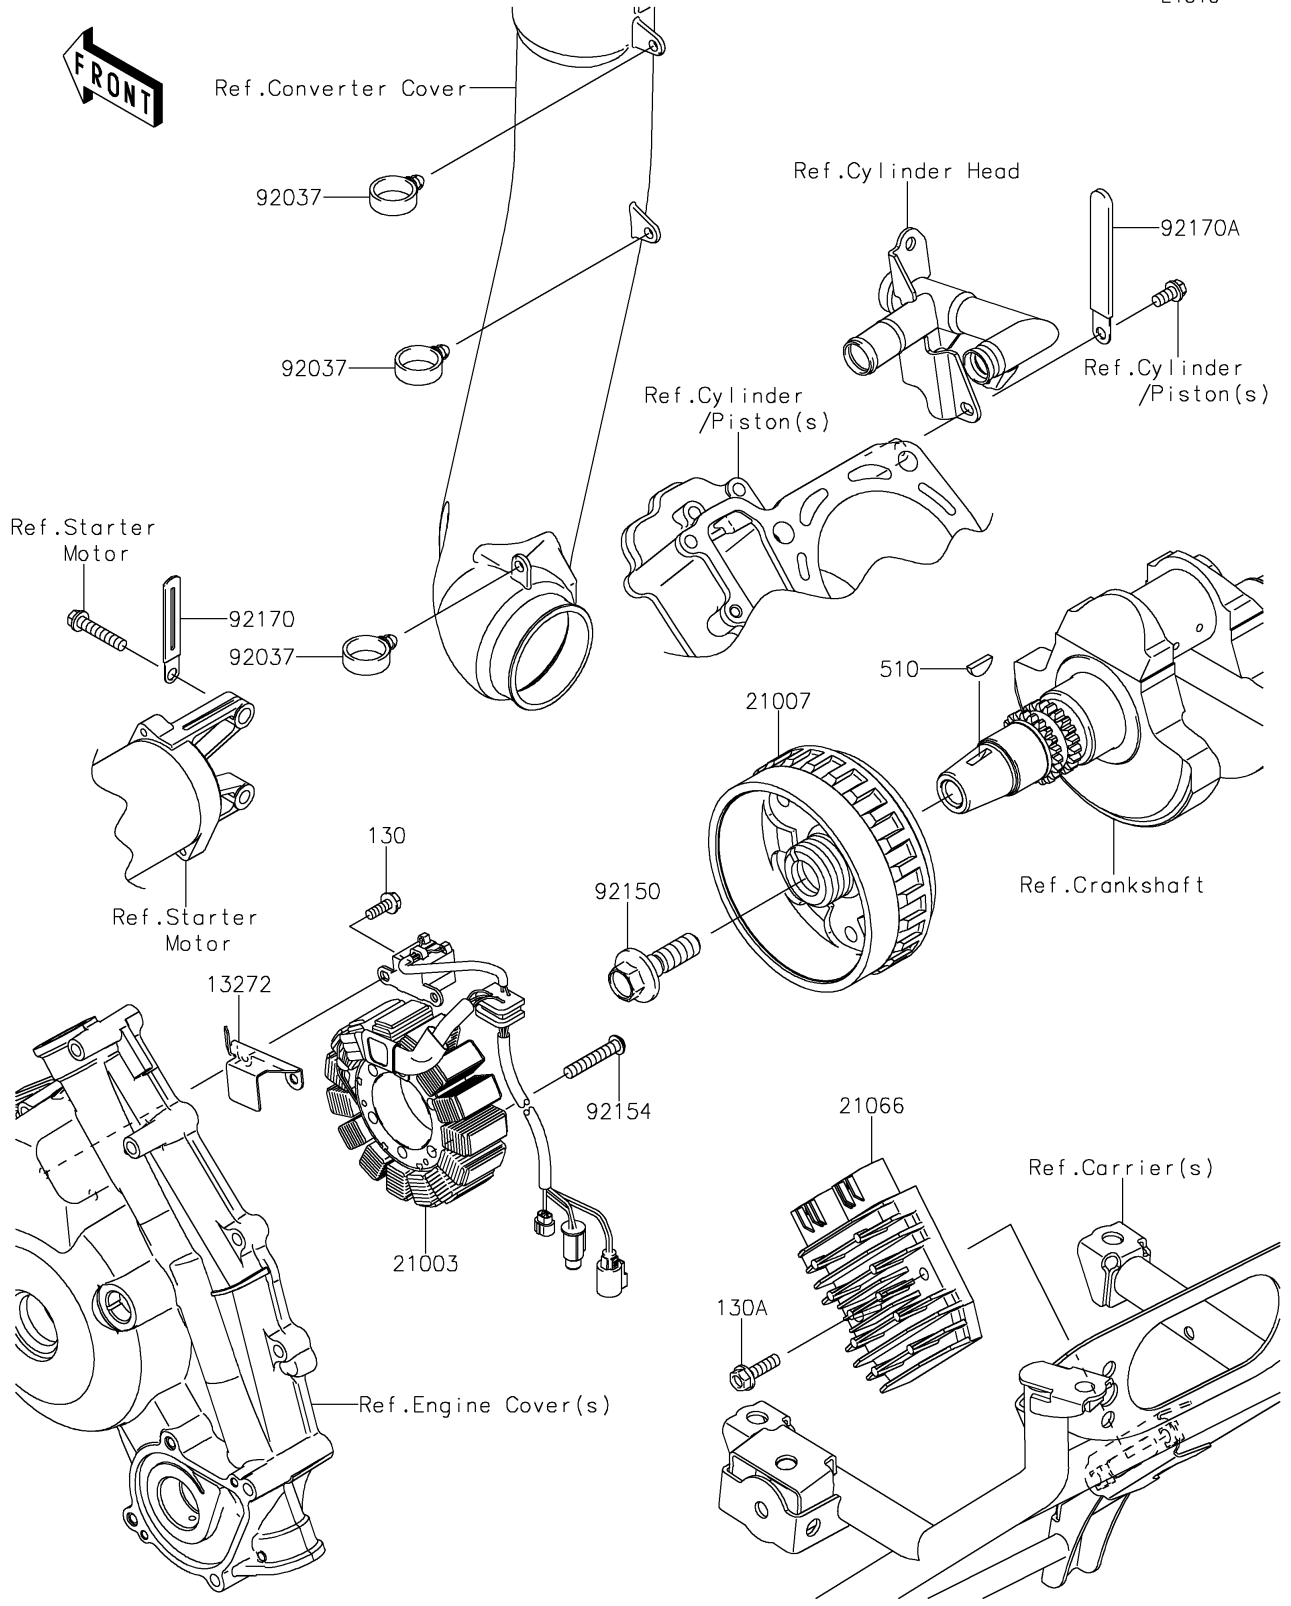

2020 BRUTE FORCE® 750 4x4i EPS CAMO PARTS DIAGRAM

Generator

E1810

2020 BRUTE FORCE® 750 4x4i EPS CAMO PARTS LIST

Generator

ITEM NAME	PART NUMBER	QUANTITY
BOLT-FLANGED,5X14 (Ref # 130)	130BA0514	2
BOLT-FLANGED,6X22 (Ref # 130A)	130BA0622	2
PLATE (Ref # 13272)	13272-1222	1
STATOR (Ref # 21003)	21003-0167	1
ROTOR (Ref # 21007)	21007-0633	1
REGULATOR-VOLTAGE (Ref # 21066)	21066-0771	1
KEY-WOODRUFF (Ref # 510)	510A4200	1
CLAMP,HOSE (Ref # 92037)	92037-1827	3
BOLT,12X40 (Ref # 92150)	92150-1717	1
BOLT,TORX,6X35 (Ref # 92154)	92154-1007	4
CLAMP (Ref # 92170)	92170-1514	1
CLAMP (Ref # 92170A)	92170-1925	1