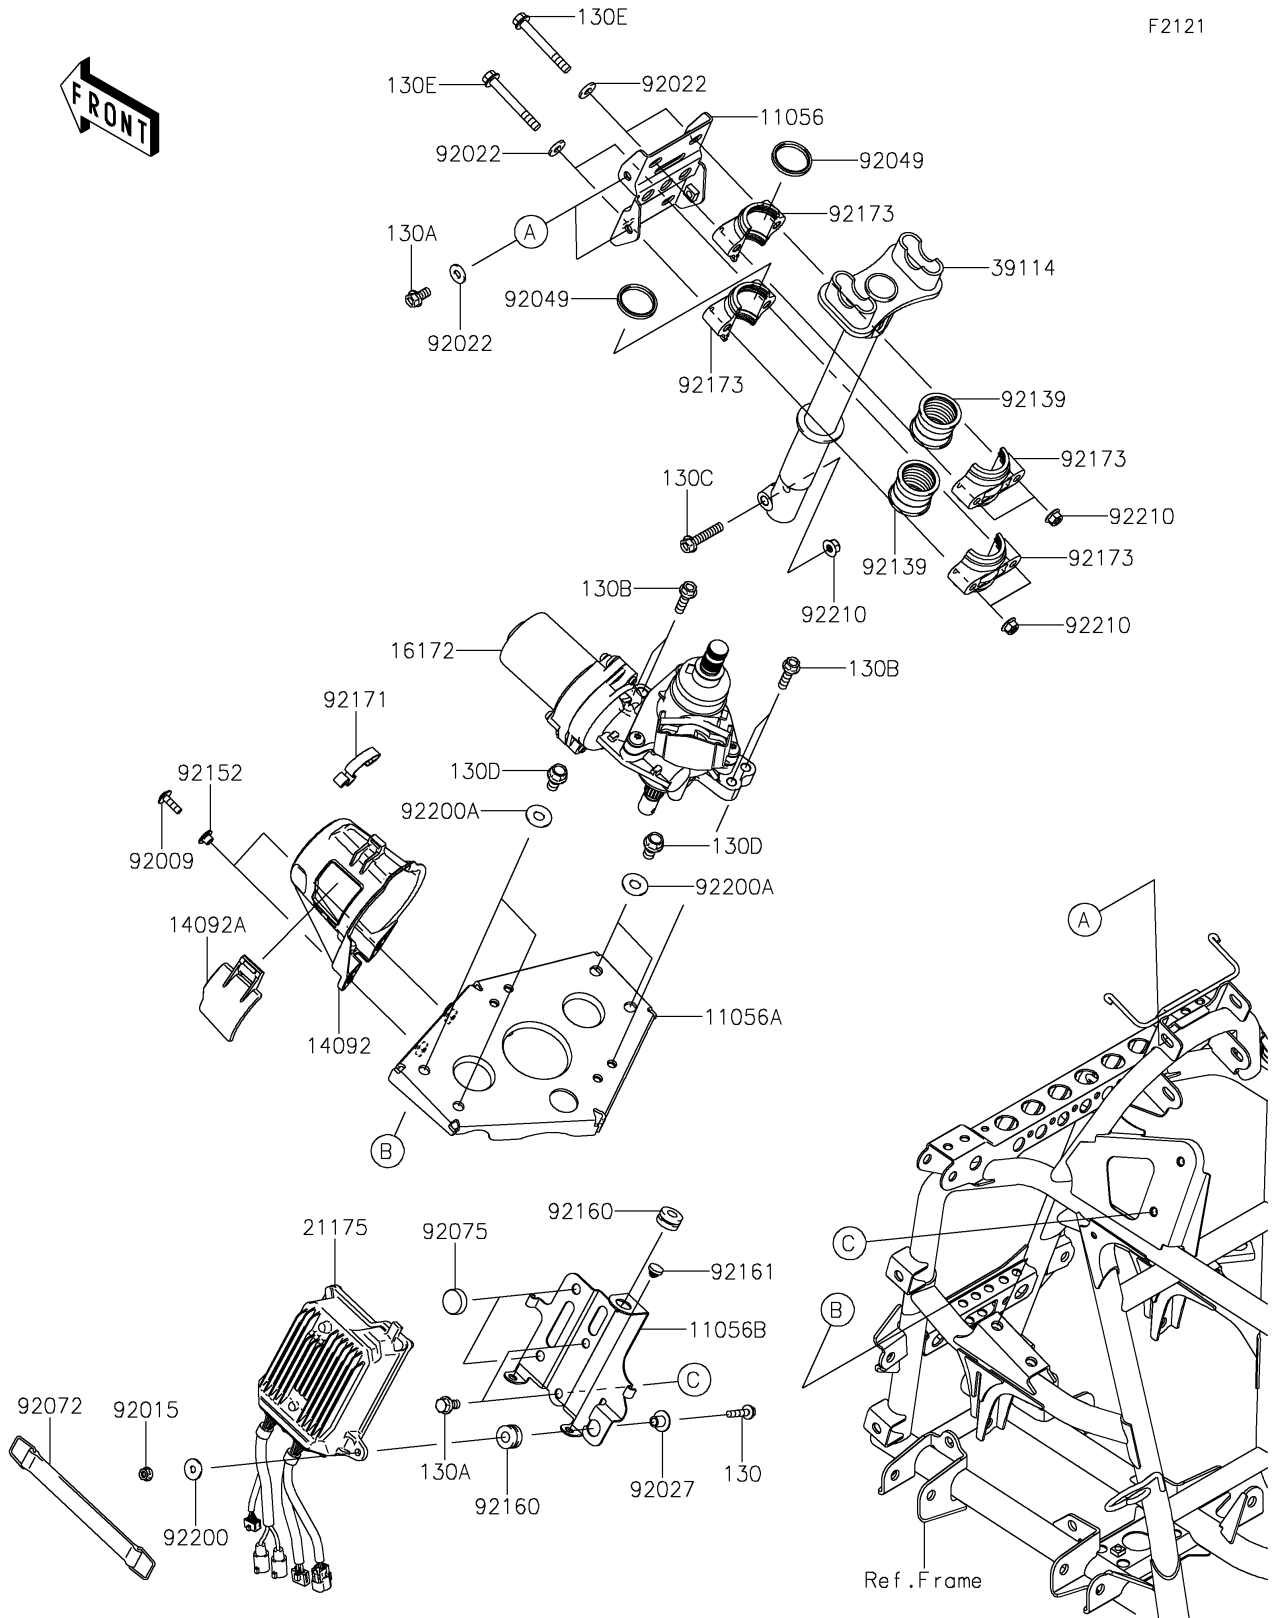

2020 BRUTE FORCE® 750 4x4i EPS CAMO PARTS DIAGRAM

Steering Shaft

F2121

2020 BRUTE FORCE® 750 4x4i EPS CAMO PARTS LIST

Steering Shaft

ITEM NAME	PART NUMBER	QUANTITY
BRACKET,STRG,UPP (Ref # 11056)	11056-0284	1
BRACKET,EPS BODY FIT (Ref # 11056A)	11056-0285	1
BRACKET,EPS ECU (Ref # 11056B)	11056-0290	1
BOLT-FLANGED,6X30 (Ref # 130)	130BA0630	1
BOLT-FLANGED,8X16 (Ref # 130A)	130BA0816	6
BOLT-FLANGED,8X30 (Ref # 130B)	130BA0830	4
BOLT-FLANGED,8X40 (Ref # 130C)	130BA0840	1
BOLT-FLANGED,10X16 (Ref # 130D)	130BA1016	4
BOLT-FLANGED,8X65 (Ref # 130E)	130CA0865	4
COVER,EPS (Ref # 14092)	14092-0260	1
COVER,EPS,CAP (Ref # 14092A)	14092-0261	1
ACTUATOR,EPS (Ref # 16172)	16172-0560	1
CONTROL UNIT-ELECTRONIC,EPS (Ref # 21175)	21175-0752	1
SHAFT-COMP-STRG (Ref # 39114)	39114-0309	1
SCREW,6X20 (Ref # 92009)	92009-1289	2
NUT,FLANGED,6MM (Ref # 92015)	92015-1367	1
WASHER,8.2X19X2 (Ref # 92022)	92022-1533	8
COLLAR,L=12 (Ref # 92027)	92027-1062	1
SEAL-OIL,SR31.8X37.5X3.8LR (Ref # 92049)	92049-7501	2
BAND,BATTERY (Ref # 92072)	92072-3879	1
DAMPER,9X24X14 (Ref # 92075)	92075-281	2
BUSHING,STRG SHAFT (Ref # 92139)	92139-0763	2
COLLAR,6.3X8.3X7.2 (Ref # 92152)	92152-1865	2
DAMPER (Ref # 92160)	92160-1895	2
DAMPER (Ref # 92161)	92161-0586	2
CLAMP (Ref # 92171)	92171-0225	1
CLAMP,STRG SHAFT (Ref # 92173)	92173-0746	4
WASHER,6.5X20X1.6 (Ref # 92200)	92200-0283	1
WASHER,10.5X25X1.6 (Ref # 92200A)	92200-1595	4

2020 BRUTE FORCE® 750 4x4i EPS CAMO PARTS LIST

Steering Shaft

ITEM NAME	PART NUMBER	QUANTITY
NUT,FLANGED,LOCK,8MM (Ref # 92210)	92210-0493	5