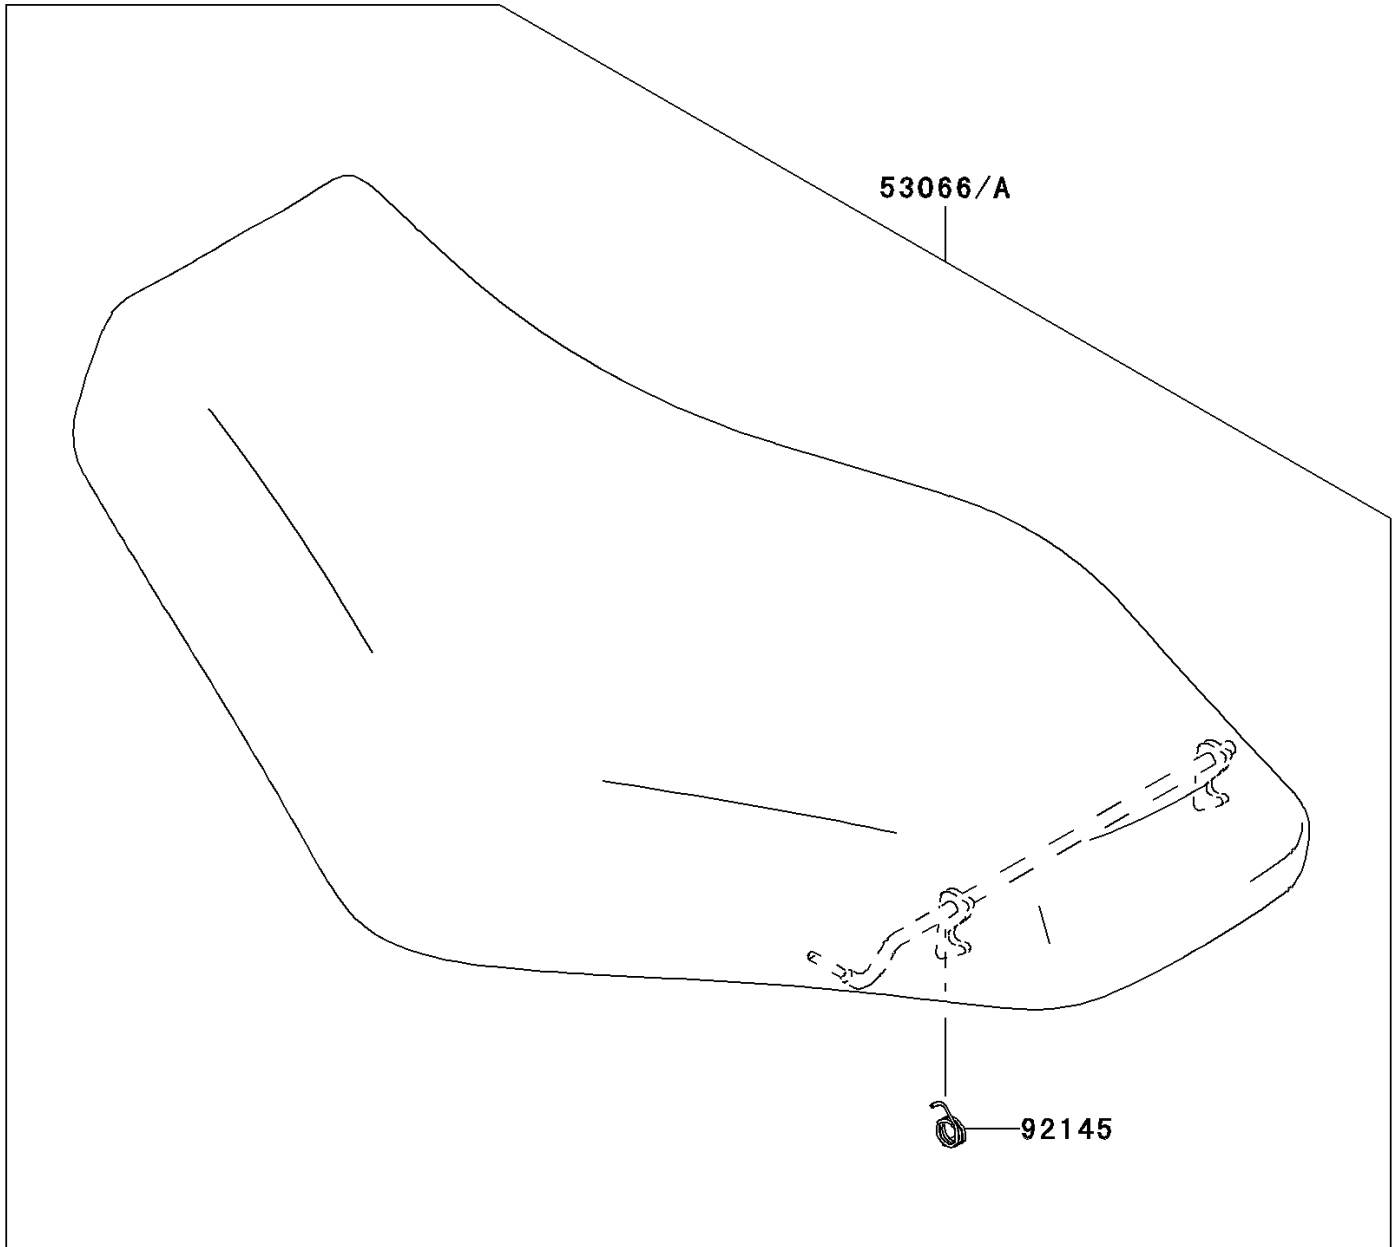

2006 Brute Force 650 4x4i Hardwoods Green HD PARTS DIAGRAM

Seat

F2510

2006 Brute Force 650 4x4i Hardwoods Green HD PARTS LIST

Seat

ITEM NAME	PART NUMBER	QUANTITY
SEAT-ASSY,S.M.BROWN (Ref # 53066)	53066-0128-MB	1
SPRING,SEAT LATCH (Ref # 92145)	92145-0022	1