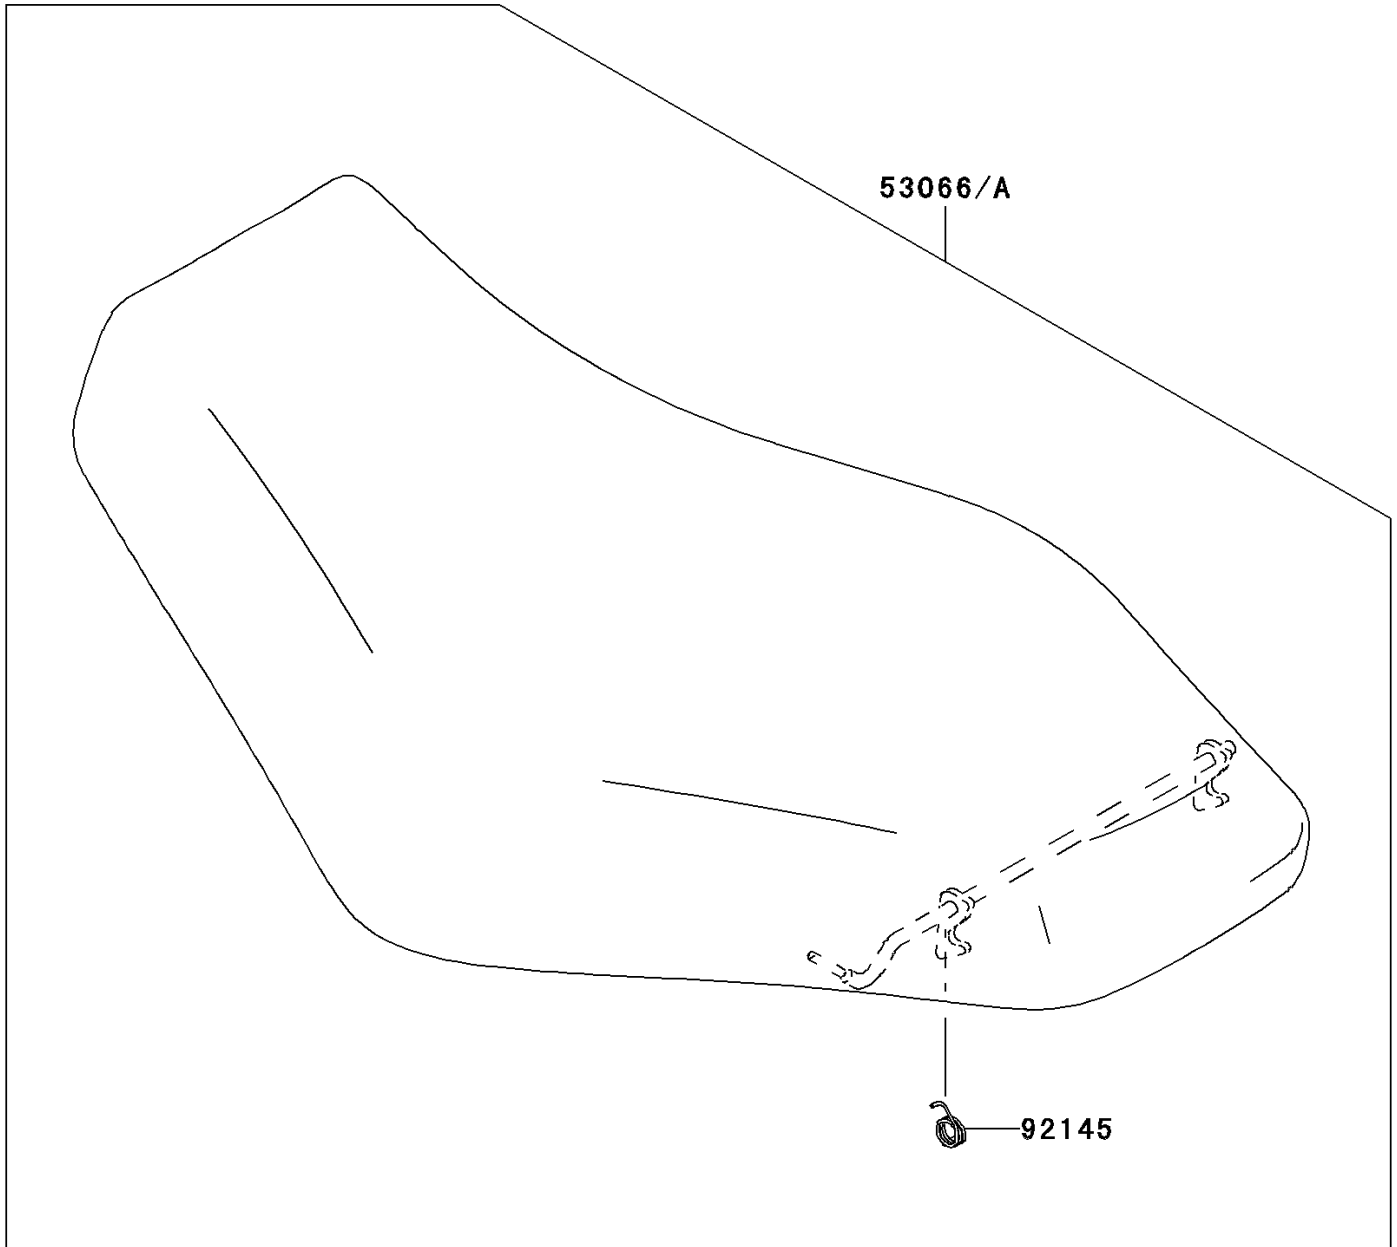

2007 Brute Force 650 4x4i Hardwoods Green HD PARTS DIAGRAM

Seat

F2510

2007 Brute Force 650 4x4i Hardwoods Green HD PARTS LIST

Seat

ITEM NAME	PART NUMBER	QUANTITY
SEAT-ASSY,S.M.BROWN (Ref # 53066)	53066-0128-MB	1
SPRING,SEAT LATCH (Ref # 92145)	92145-0022	1