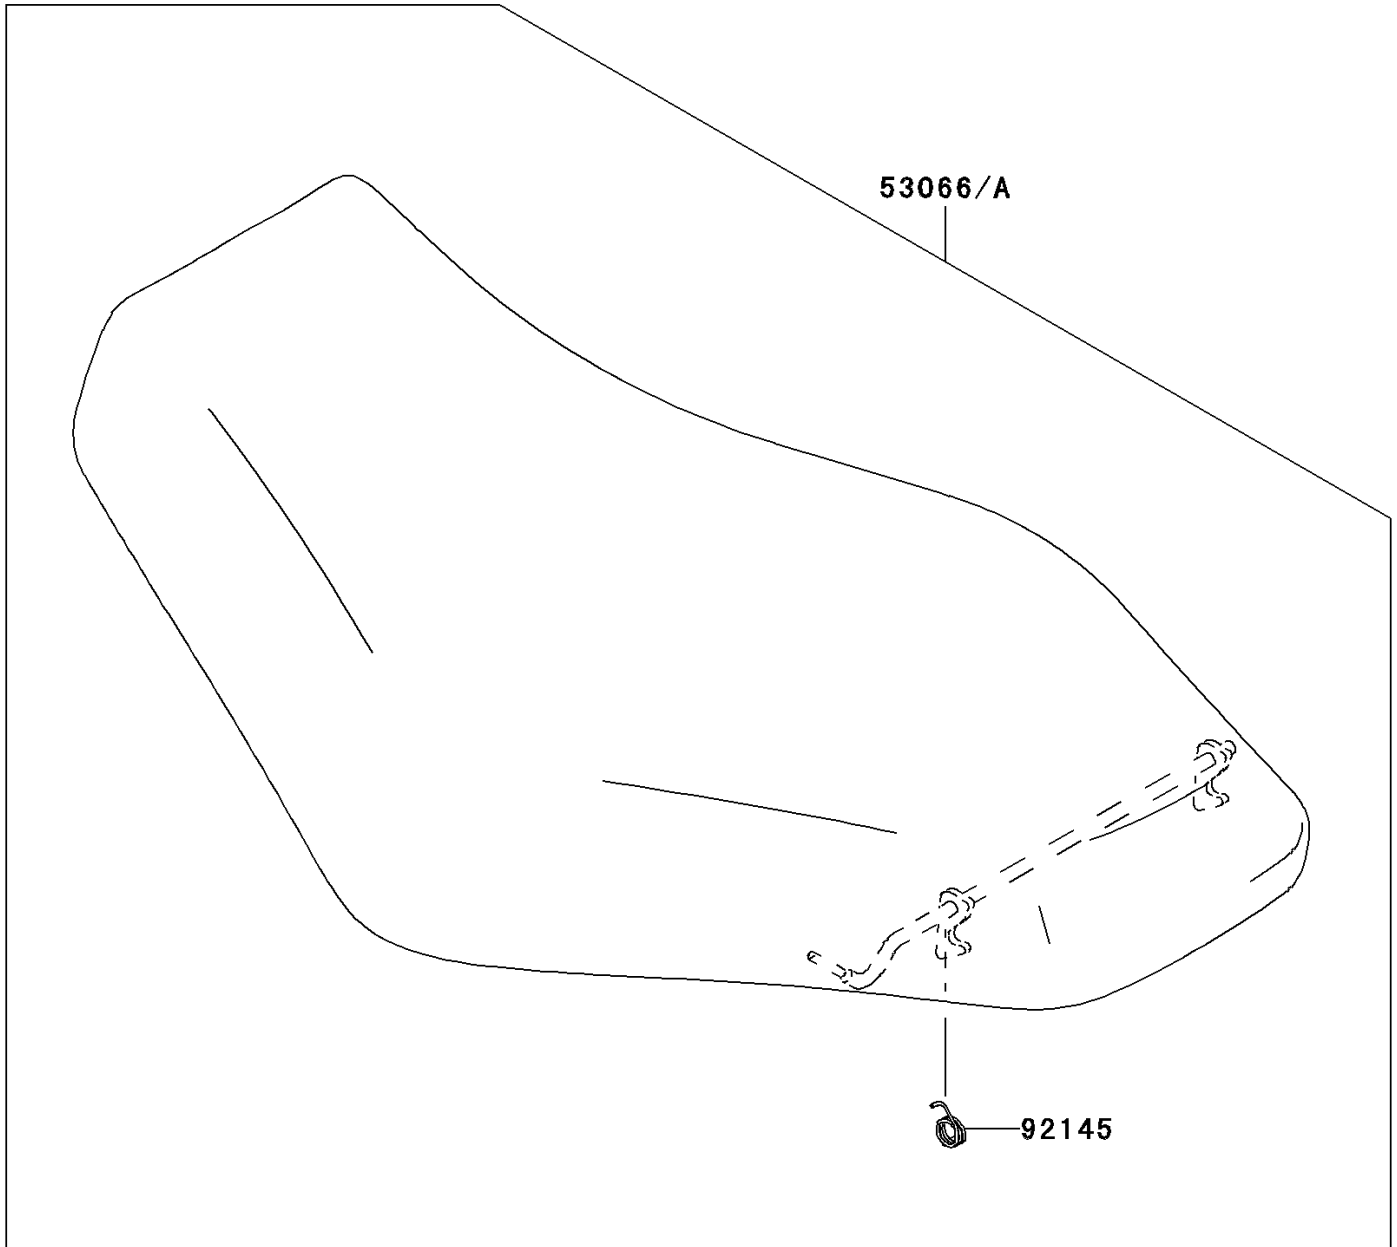

2008 Brute Force 650 4x4i Hardwoods Green HD PARTS DIAGRAM

Seat

F2510

2008 Brute Force 650 4x4i Hardwoods Green HD PARTS LIST

Seat

ITEM NAME	PART NUMBER	QUANTITY
SEAT-ASSY,S.M.BROWN (Ref # 53066)	53066-0128-MB	1
SPRING,SEAT LATCH (Ref # 92145)	92145-0022	1