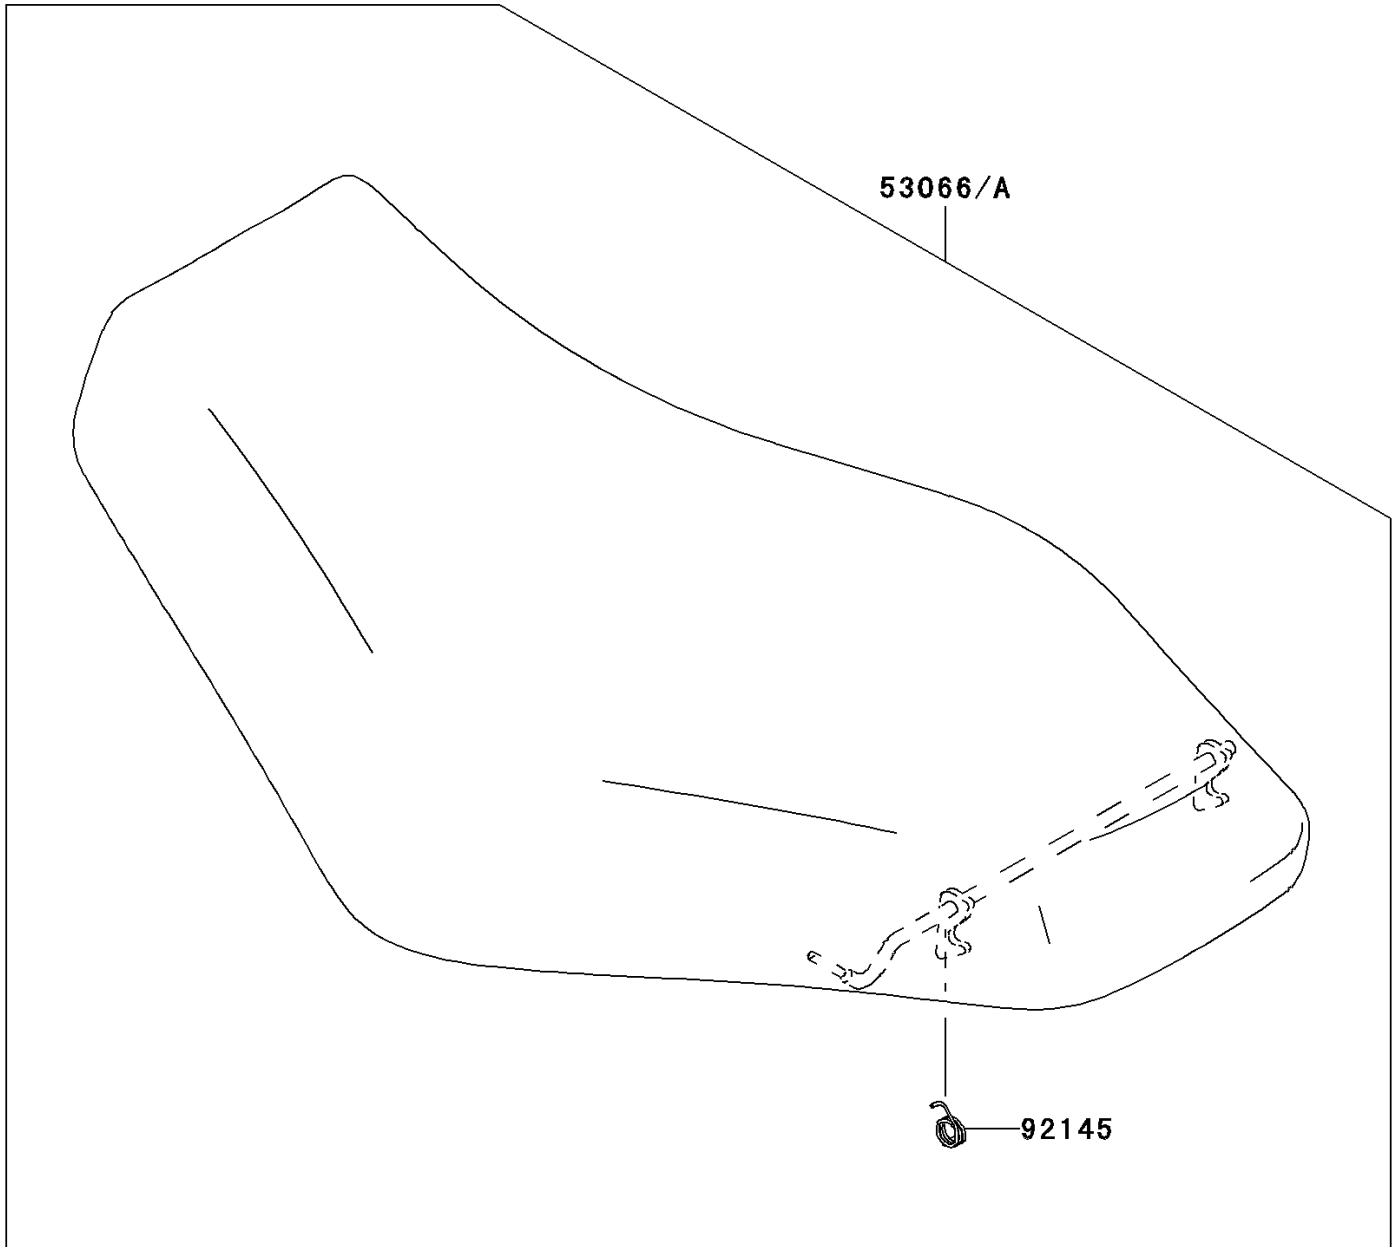

2010 Brute Force 650 4x4i Hardwoods Green HD (Canada Only)  
PARTS DIAGRAM

F2510

# 2010 Brute Force 650 4x4i Hardwoods Green HD (Canada Only)

## PARTS LIST

ITEM NAME	PART NUMBER	QUANTITY
SEAT-ASSY,S.M.BROWN (Ref # 53066A)	53066-0196-MB	1
SPRING,SEAT LATCH (Ref # 92145)	92145-0022	1