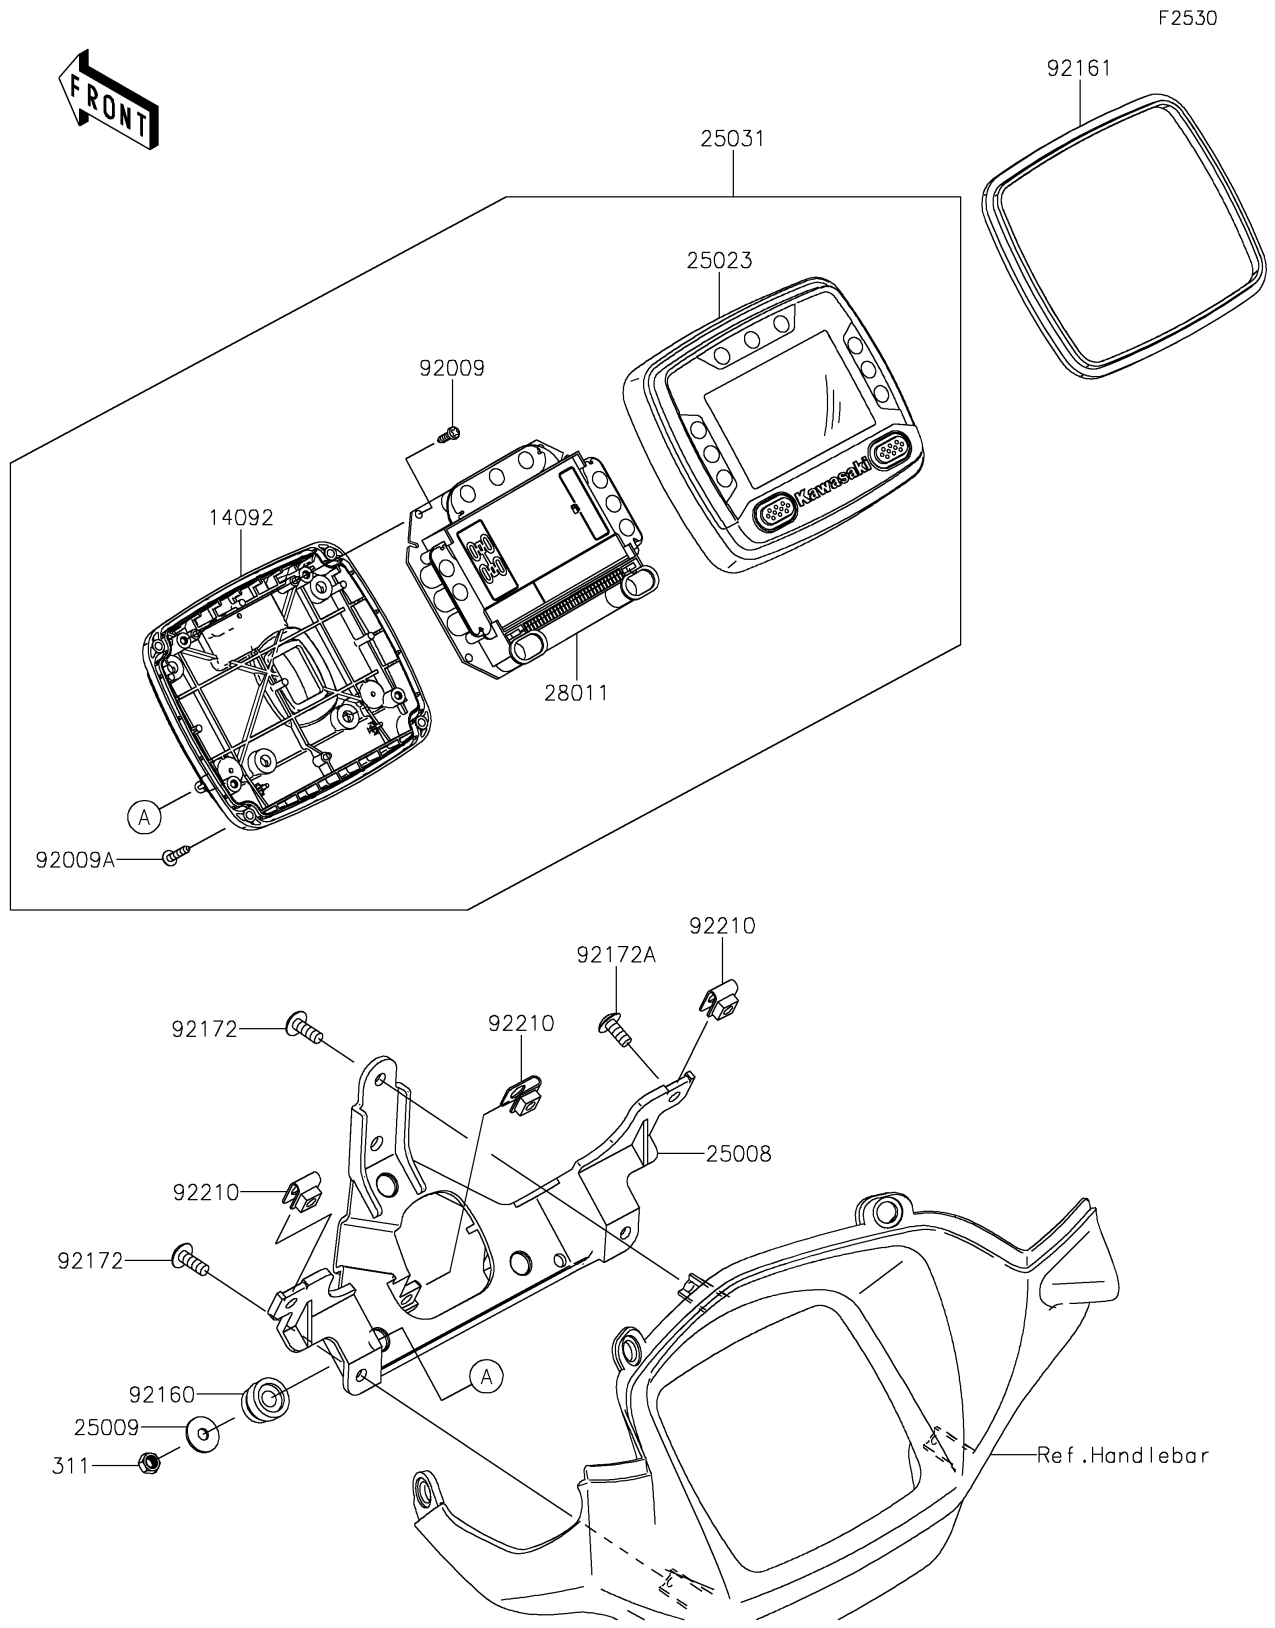

# 2020 BRUTE FORCE® 750 4x4i EPS CAMO PARTS DIAGRAM

Meter(s)

## 2020 BRUTE FORCE® 750 4x4i EPS CAMO PARTS LIST

Meter(s)

ITEM NAME	PART NUMBER	QUANTITY
COVER,LWR CASE (Ref # 14092)	14092-0179	1
BRACKET-METER (Ref # 25008)	25008-0034	1
WASHER,5.2X16X1.2 (Ref # 25009)	25009-004	3
COVER-METER CASE,UPP (Ref # 25023)	25023-0069	1
METER-ASSY,LCD (Ref # 25031)	25031-0473	1
METER,LCD (Ref # 28011)	28011-0603	1
NUT-HEX,5MM (Ref # 311)	311AA0500	3
SCREW,3X12 (Ref # 92009)	92009-1326	4
SCREW,TAPPING,3X16 (Ref # 92009A)	92009-1391	4
DAMPER (Ref # 92160)	92160-1460	3
DAMPER,METER (Ref # 92161)	92161-0906	1
SCREW,TAPPING,5X14 (Ref # 92172)	92172-0265	3
SCREW,5X12 (Ref # 92172A)	92172-0806	3
NUT,5MM (Ref # 92210)	92210-0899	3