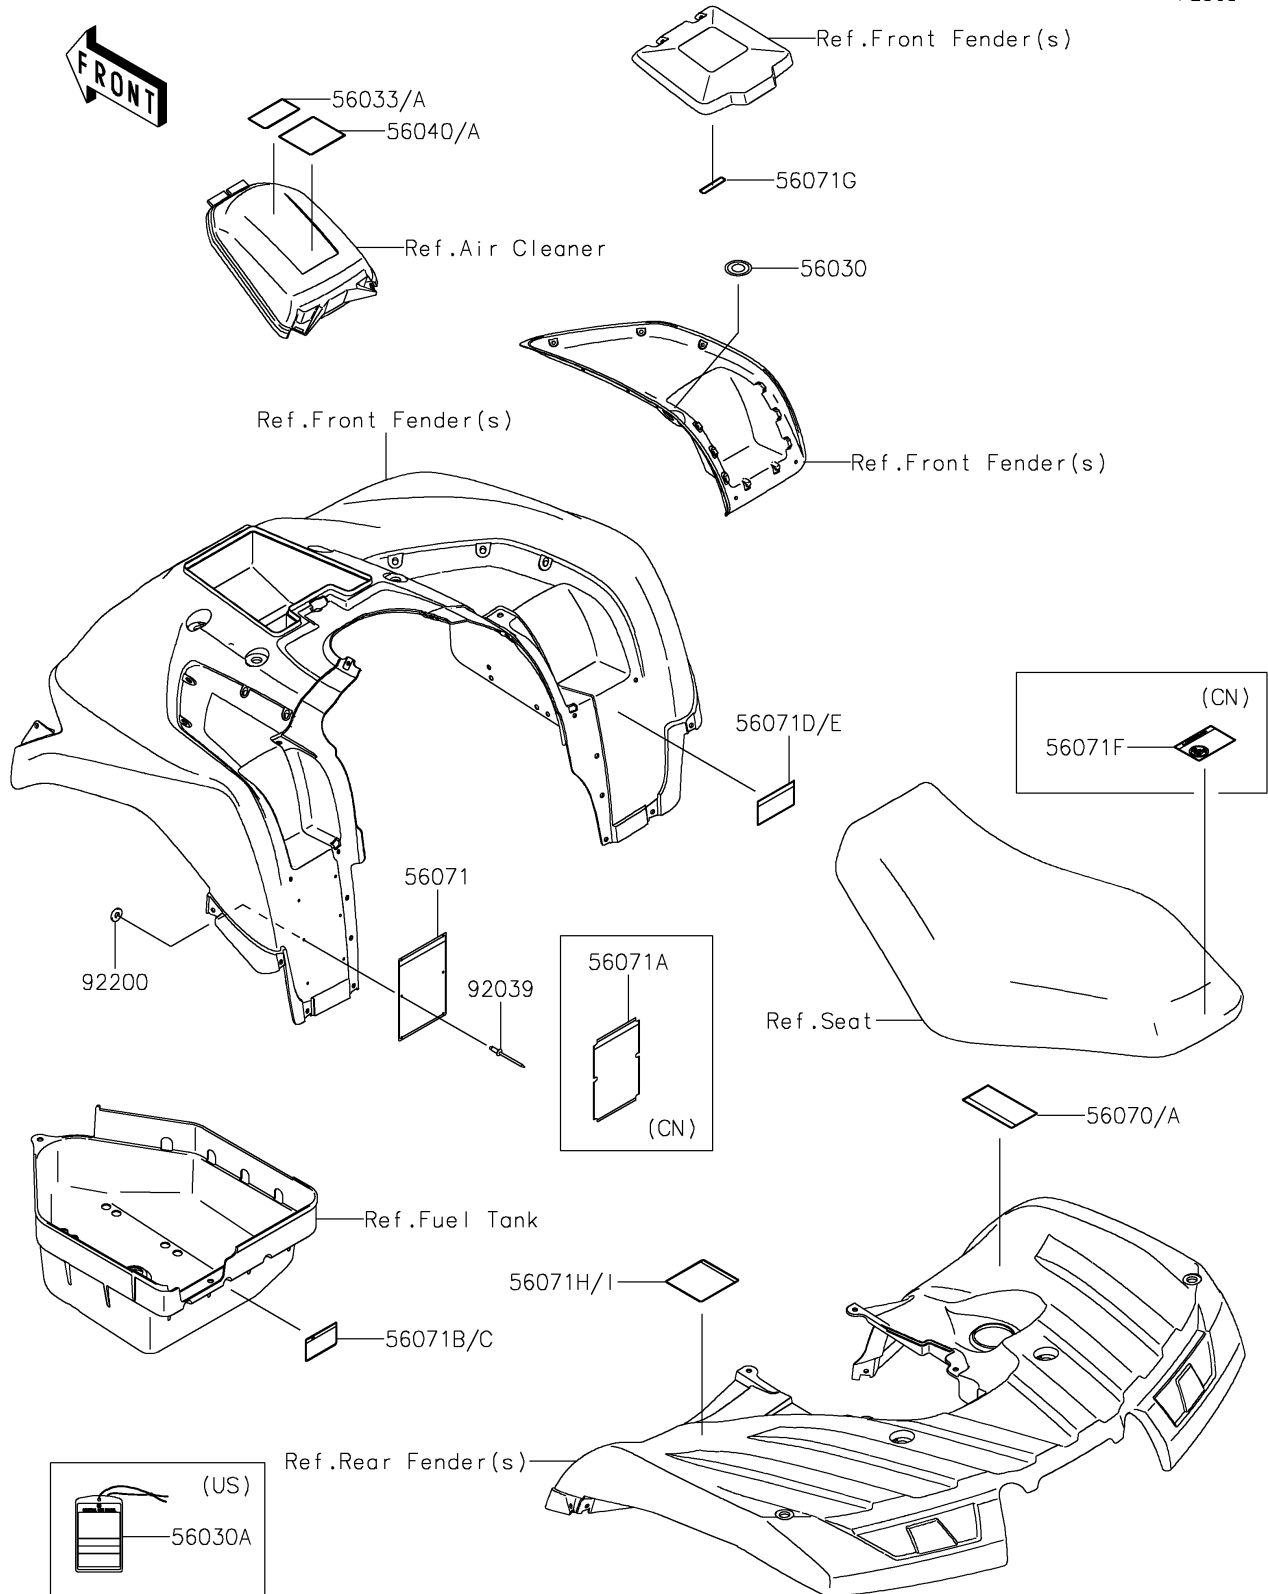

# 2020 BRUTE FORCE® 750 4x4i EPS CAMO PARTS DIAGRAM

Labels

F2860

## 2020 BRUTE FORCE® 750 4x4i EPS CAMO PARTS LIST

### Labels

| ITEM NAME                                   | PART NUMBER | QUANTITY |
|---|-------------|----------|
| LABEL,IGNITION SWITCH (Ref # 56030)         | 56030-0018  | 1        |
| LABEL,HANGTAG (Ref # 56030A)                | 56030-0194  | 1        |
| LABEL-MANUAL,AIR CLEANER (Ref # 56033)      | 56033-0064  | 1        |
| LABEL-MANUAL,AIR CLEANER (Ref # 56033A)     | 56033-0308  | 1        |
| LABEL-WARNING,UNDER 16 (Ref # 56040)        | 56040-1276  | 1        |
| LABEL-WARNING,AGE (Ref # 56040A)            | 56040-1325  | 1        |
| LABEL-WARNING,DRIVE BELT (Ref # 56070)      | 56070-0038  | 1        |
| LABEL-WARNING,DRIVE BELT (Ref # 56070A)     | 56070-0039  | 1        |
| LABEL-WARNING,SERIOUS INJURY (Ref # 56071)  | 56071-0057  | 1        |
| LABEL-WARNING,GENERAL (Ref # 56071A)        | 56071-0059  | 1        |
| LABEL-WARNING,TOWING (Ref # 56071B)         | 56071-0079  | 1        |
| LABEL-WARNING,TRAILER TOWING (Ref # 56071C) | 56071-0080  | 1        |
| LABEL-WARNING,SHIFT LEVER (Ref # 56071D)    | 56071-0090  | 1        |
| LABEL-WARNING,SHIFT LEVER (Ref # 56071E)    | 56071-0092  | 1        |
| LABEL-WARNING,NO PASSENGER (Ref # 56071F)   | 56071-0097  | 1        |
| LABEL-WARNING,STORAGE (Ref # 56071G)        | 56071-0199  | 1        |
| LABEL-WARNING,TIRE&LOAD (Ref # 56071H)      | 56071-0484  | 1        |
| LABEL-WARNING,TIRE&LOAD (Ref # 56071I)      | 56071-0485  | 1        |
| RIVET,3.2X8 (Ref # 92039)                   | 92039-3763  | 6        |
| WASHER,3.5X8X1 (Ref # 92200)                | 92200-1251  | 6        |