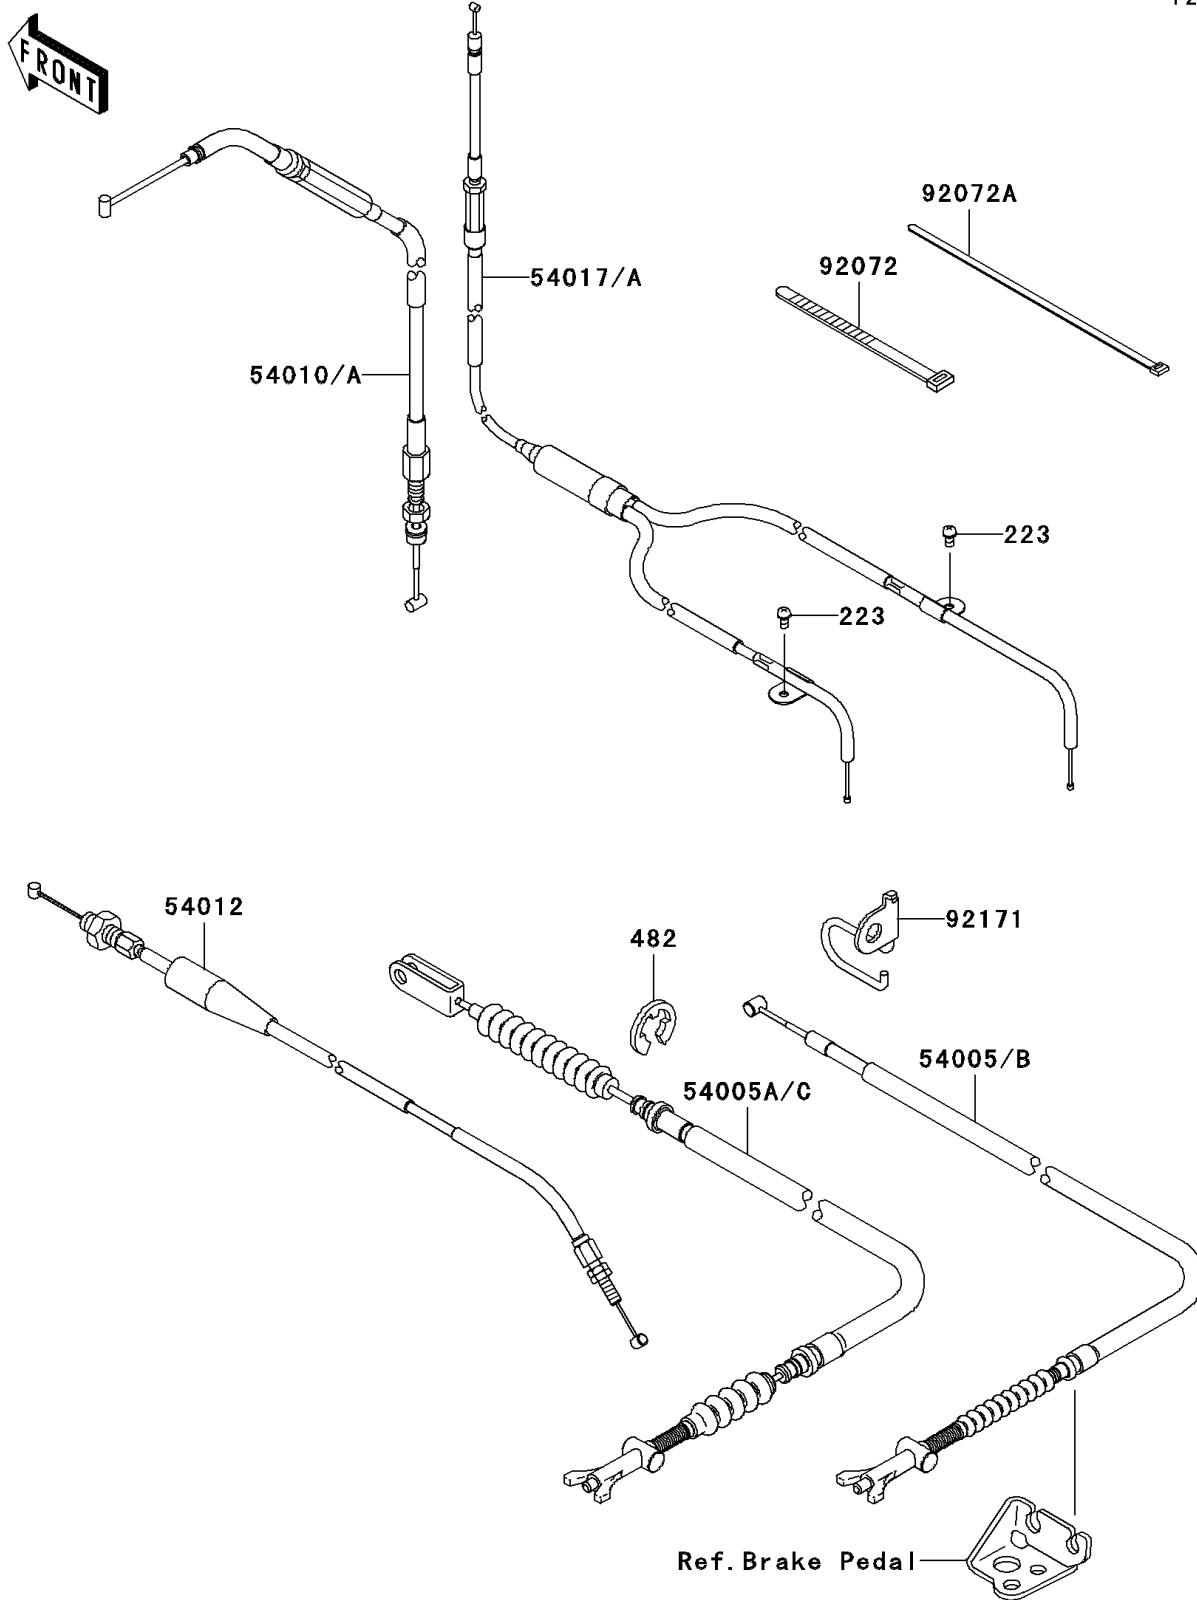

2006 Brute Force 650 4x4i Hardwoods Green HD PARTS DIAGRAM

Cables

F2540

2006 Brute Force 650 4x4i Hardwoods Green HD PARTS LIST

Cables

ITEM NAME	PART NUMBER	QUANTITY
SCREW-PAN-WS-CROS,4X8 (Ref # 223)	223AA0408	2
CIRCLIP-TYPE-E,8MM (Ref # 482)	482EA8000	1
CABLE-BRAKE,PARKING (Ref # 54005)	54005-0005	1
CABLE-BRAKE,FOOT (Ref # 54005A)	54005-0009	1
CABLE,FRONT DIFF LOCK (Ref # 54010)	54010-0009	1
CABLE-THROTTLE (Ref # 54012)	54012-0108	1
CABLE-STARTER (Ref # 54017)	54017-0028	1
BAND,L=123 (Ref # 92072)	92072-030	1
BAND,L=188 (Ref # 92072A)	92072-1239	3
CLAMP,BRAKE CABLE (Ref # 92171)	92171-0228	1