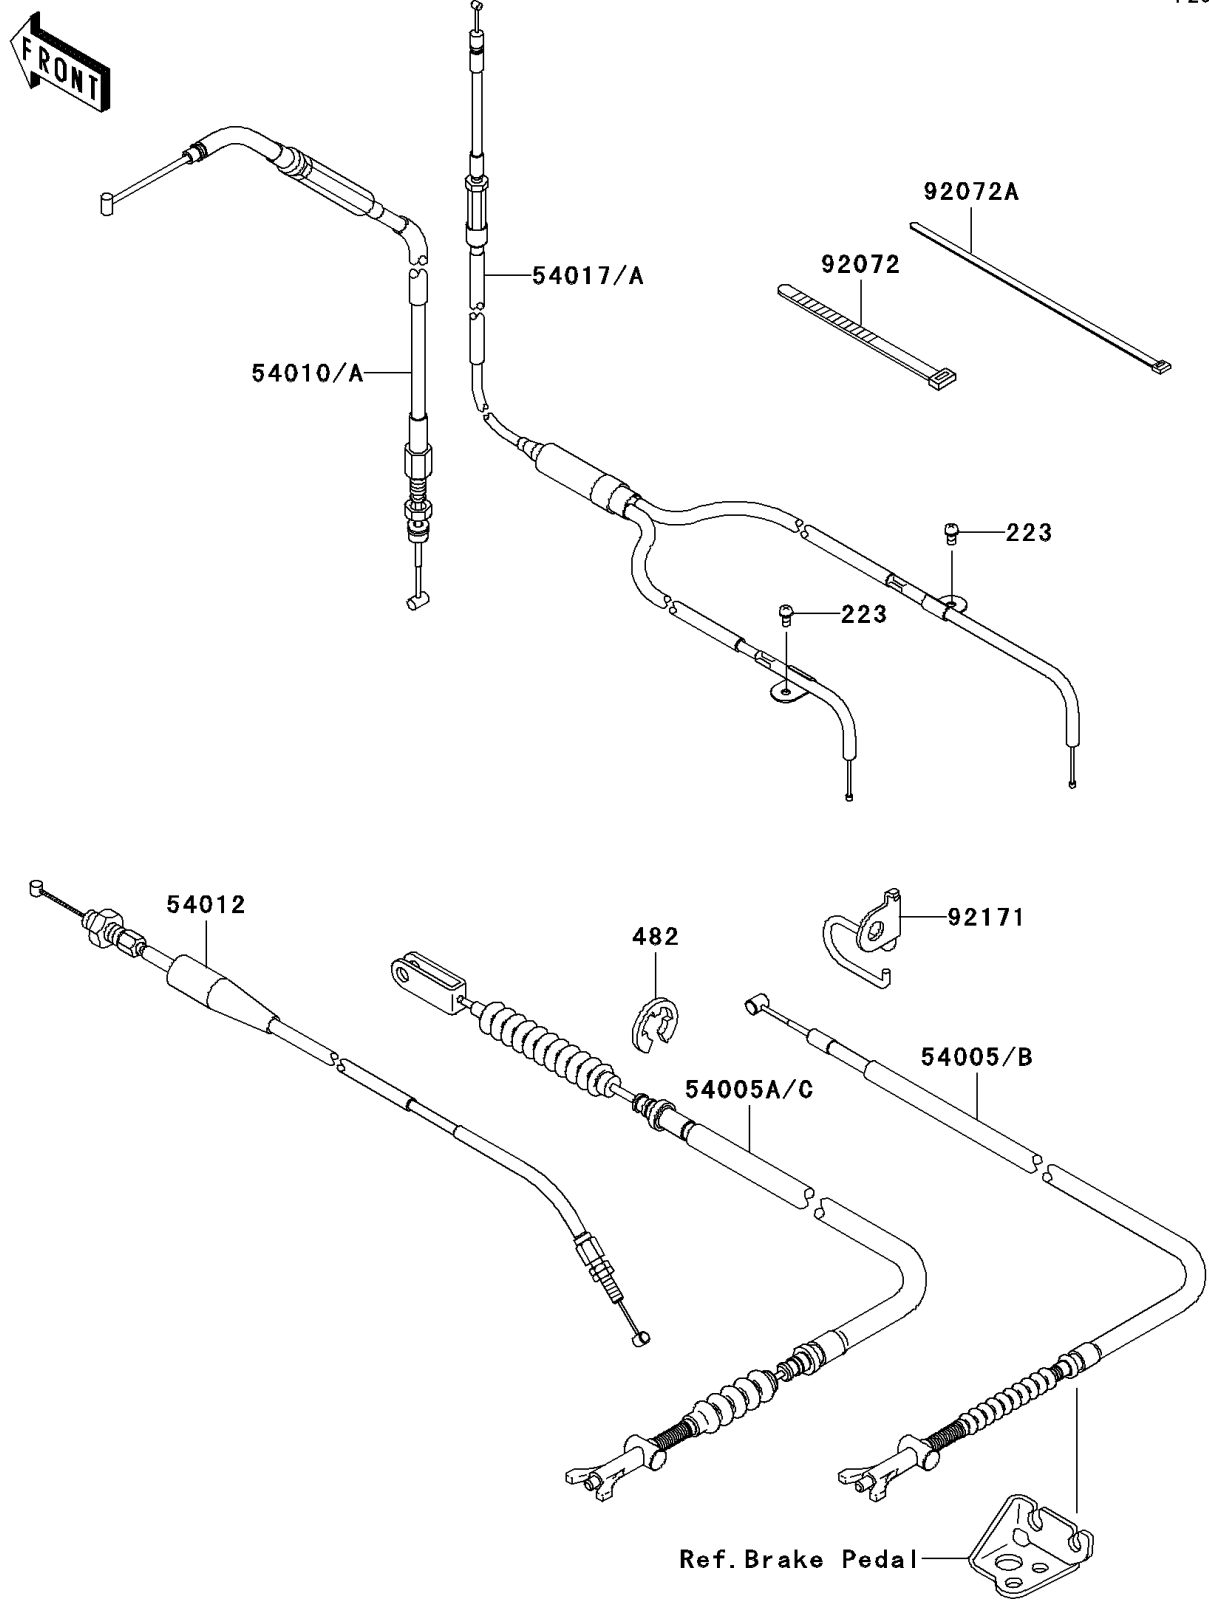

2007 Brute Force 650 4x4i Hardwoods Green HD PARTS DIAGRAM

Cables

F2540

2007 Brute Force 650 4x4i Hardwoods Green HD PARTS LIST

Cables

ITEM NAME	PART NUMBER	QUANTITY
SCREW-PAN-WS-CROS,4X8 (Ref # 223)	223AA0408	2
CIRCLIP-TYPE-E,8MM (Ref # 482)	482EA8000	1
CABLE-BRAKE,PARKING (Ref # 54005)	54005-0005	1
CABLE-BRAKE,FOOT (Ref # 54005A)	54005-0009	1
CABLE,FRONT DIFF LOCK (Ref # 54010)	54010-0009	1
CABLE-THROTTLE (Ref # 54012)	54012-0108	1
CABLE-STARTER (Ref # 54017)	54017-0028	1
BAND,L=123 (Ref # 92072)	92072-030	1
BAND,L=188 (Ref # 92072A)	92072-1239	3
CLAMP,BRAKE CABLE (Ref # 92171)	92171-0228	1