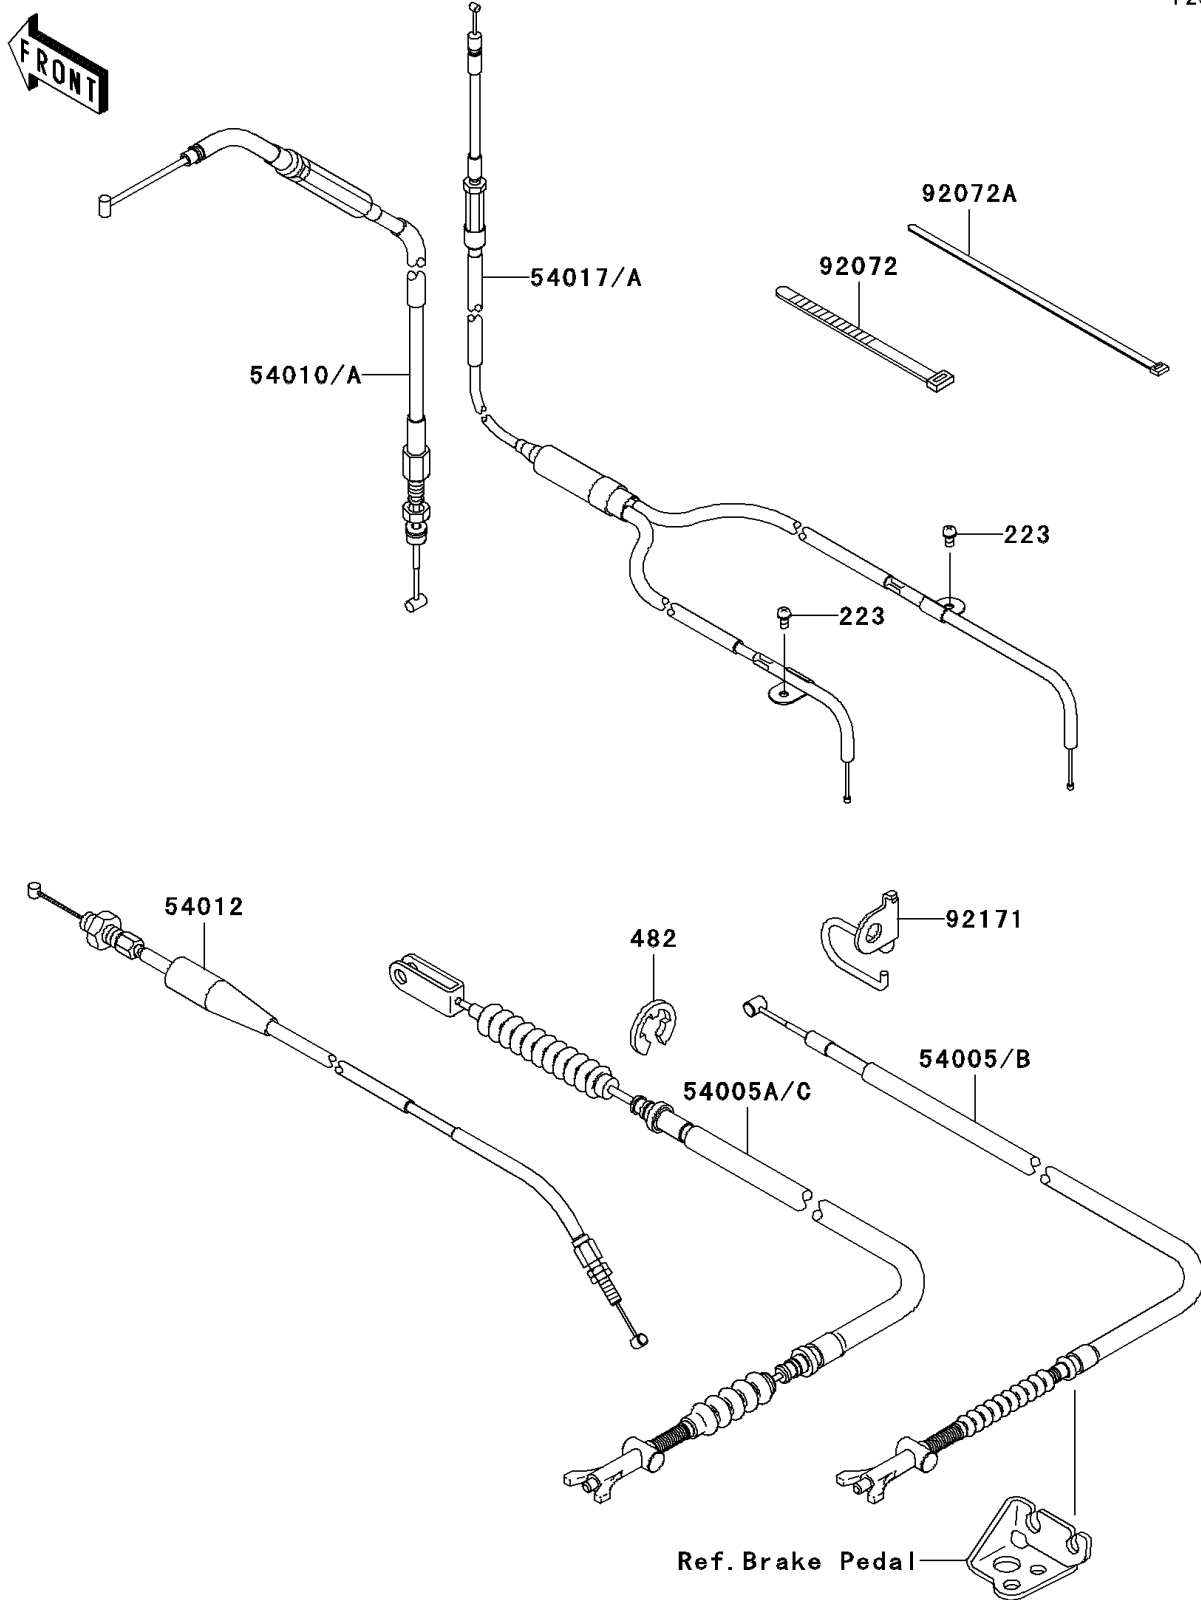

2008 Brute Force 650 4x4i Hardwoods Green HD PARTS DIAGRAM

Cables

F2540

2008 Brute Force 650 4x4i Hardwoods Green HD PARTS LIST

Cables

ITEM NAME	PART NUMBER	QUANTITY
SCREW-PAN-WS-CROS,4X8 (Ref # 223)	223AA0408	2
CIRCLIP-TYPE-E,8MM (Ref # 482)	482EA8000	1
CABLE-BRAKE,PARKING (Ref # 54005B)	54005-0017	1
CABLE-BRAKE,FOOT (Ref # 54005C)	54005-0018	1
CABLE,FRONT DIFF LOCK (Ref # 54010A)	54010-0064	1
CABLE-THROTTLE (Ref # 54012)	54012-0108	1
CABLE-STARTER (Ref # 54017A)	54017-0034	1
BAND,L=123 (Ref # 92072)	92072-030	1
BAND,L=188 (Ref # 92072A)	92072-1239	3
CLAMP,BRAKE CABLE (Ref # 92171)	92171-0228	1