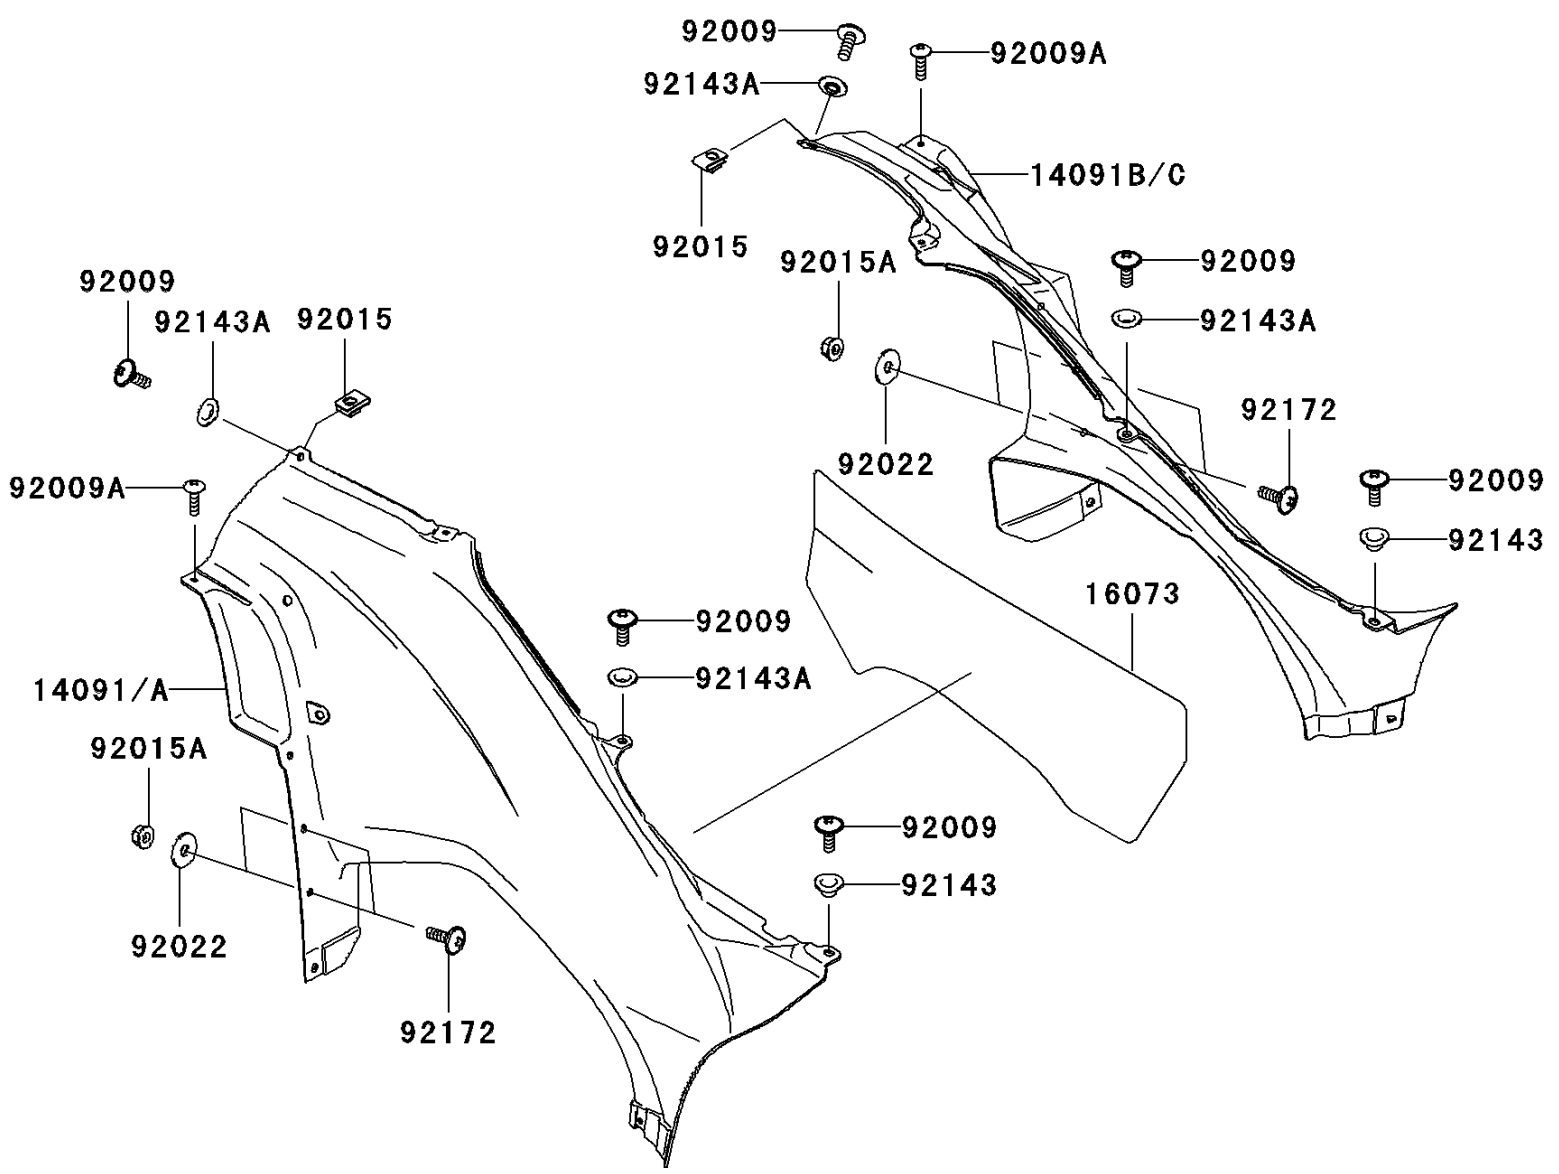

2006 Brute Force 650 4x4i Hardwoods Green HD PARTS DIAGRAM

Side Covers

F2611

2006 Brute Force 650 4x4i Hardwoods Green HD PARTS LIST

Side Covers

ITEM NAME	PART NUMBER	QUANTITY
COVER,SIDE,LH,C.H.GREEN (Ref # 14091A)	14091-0312-826	1
COVER,SIDE,RH,C.H.GREEN (Ref # 14091C)	14091-0313-826	1
INSULATOR,SIDE COVER (Ref # 16073)	16073-0030	1
SCREW,6X16 (Ref # 92009)	92009-1621	6
SCREW,5X18 (Ref # 92009A)	92009-1655	2
NUT,6MM (Ref # 92015)	92015-1602	2
NUT,LOCK,FLANGED,6MM (Ref # 92015A)	92015-1603	4
WASHER,6.5X20X1.6,BLACK (Ref # 92022)	92022-1346	4
COLLAR (Ref # 92143)	92143-1057	2
COLLAR (Ref # 92143A)	92143-1087	4
SCREW,6X18 (Ref # 92172)	92172-0002	4