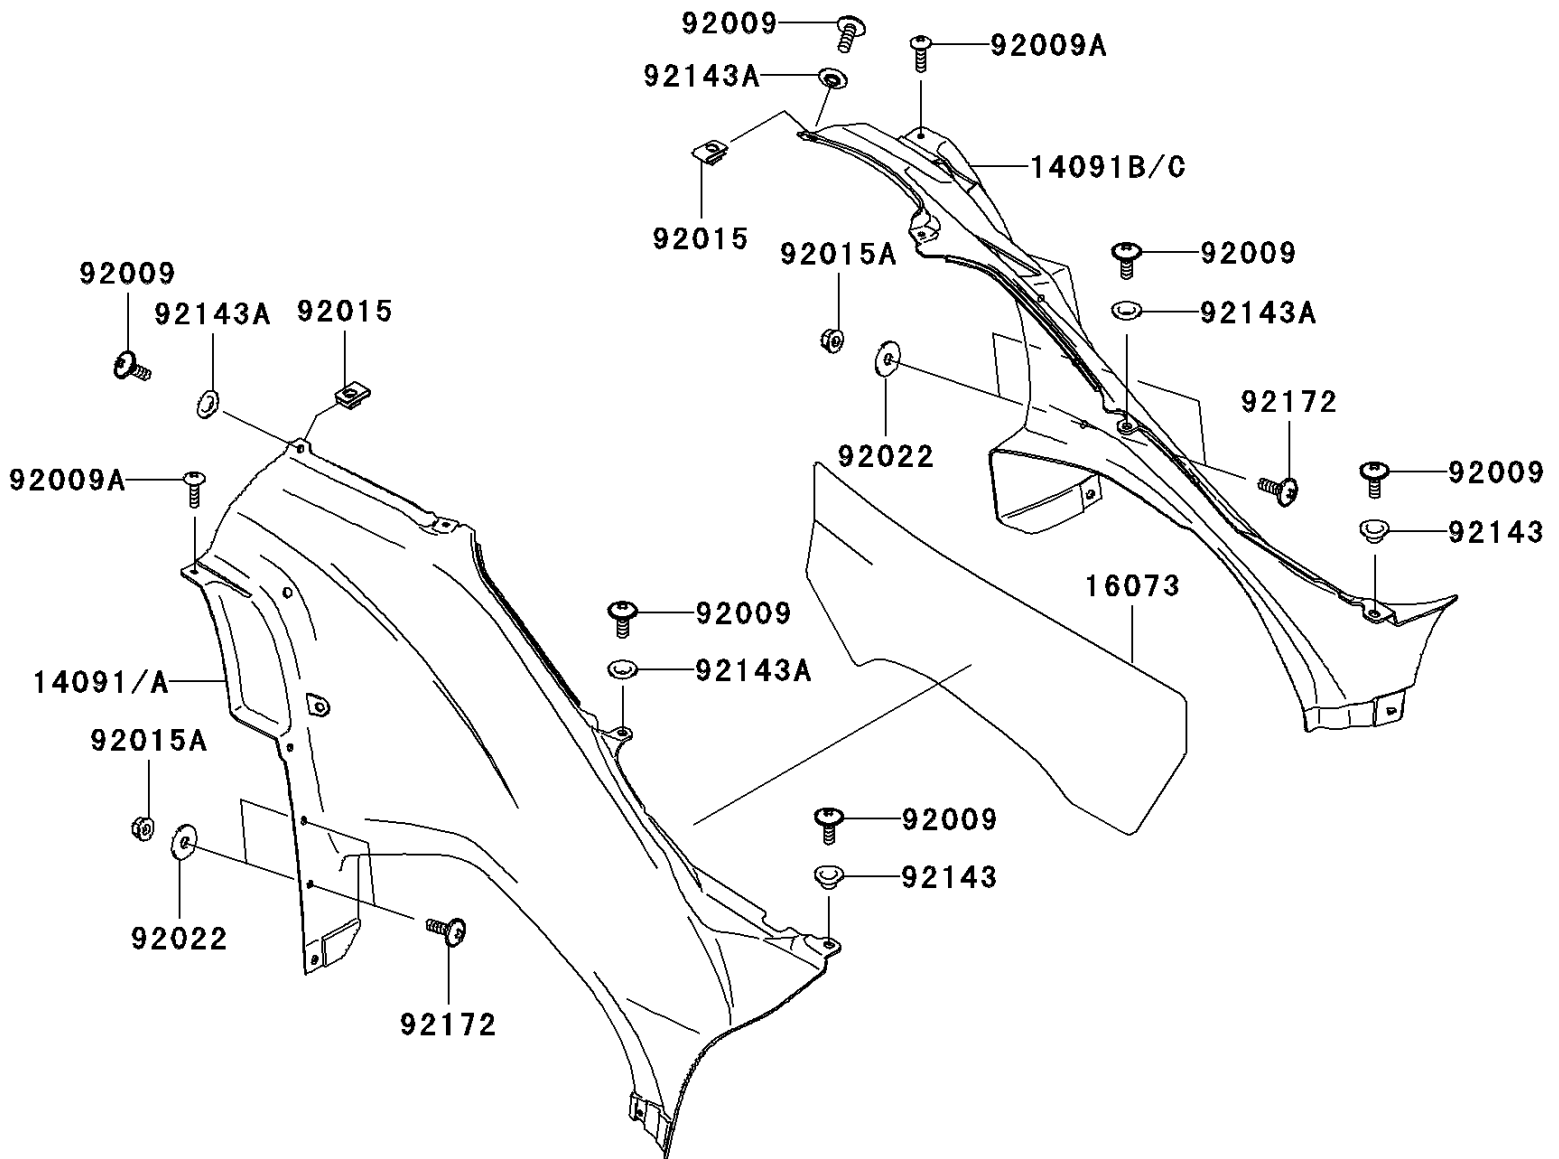

2008 Brute Force 650 4x4i Hardwoods Green HD PARTS DIAGRAM

Side Covers

F2611

2008 Brute Force 650 4x4i Hardwoods Green HD PARTS LIST

Side Covers

ITEM NAME	PART NUMBER	QUANTITY
COVER,SIDE,LH,C.H.GREEN (Ref # 14091A)	14091-0312-826	1
COVER,SIDE,RH,C.H.GREEN (Ref # 14091C)	14091-0313-826	1
INSULATOR,SIDE COVER (Ref # 16073)	16073-0030	1
SCREW,6X16 (Ref # 92009)	92009-1621	6
SCREW,5X18 (Ref # 92009A)	92009-1655	2
NUT,6MM (Ref # 92015)	92015-1602	2
NUT,LOCK,FLANGED,6MM (Ref # 92015A)	92015-1603	4
WASHER,6.5X20X1.6,BLACK (Ref # 92022)	92022-1346	4
COLLAR (Ref # 92143)	92143-1057	2
COLLAR (Ref # 92143A)	92143-1087	4
SCREW,6X18 (Ref # 92172)	92172-0002	4