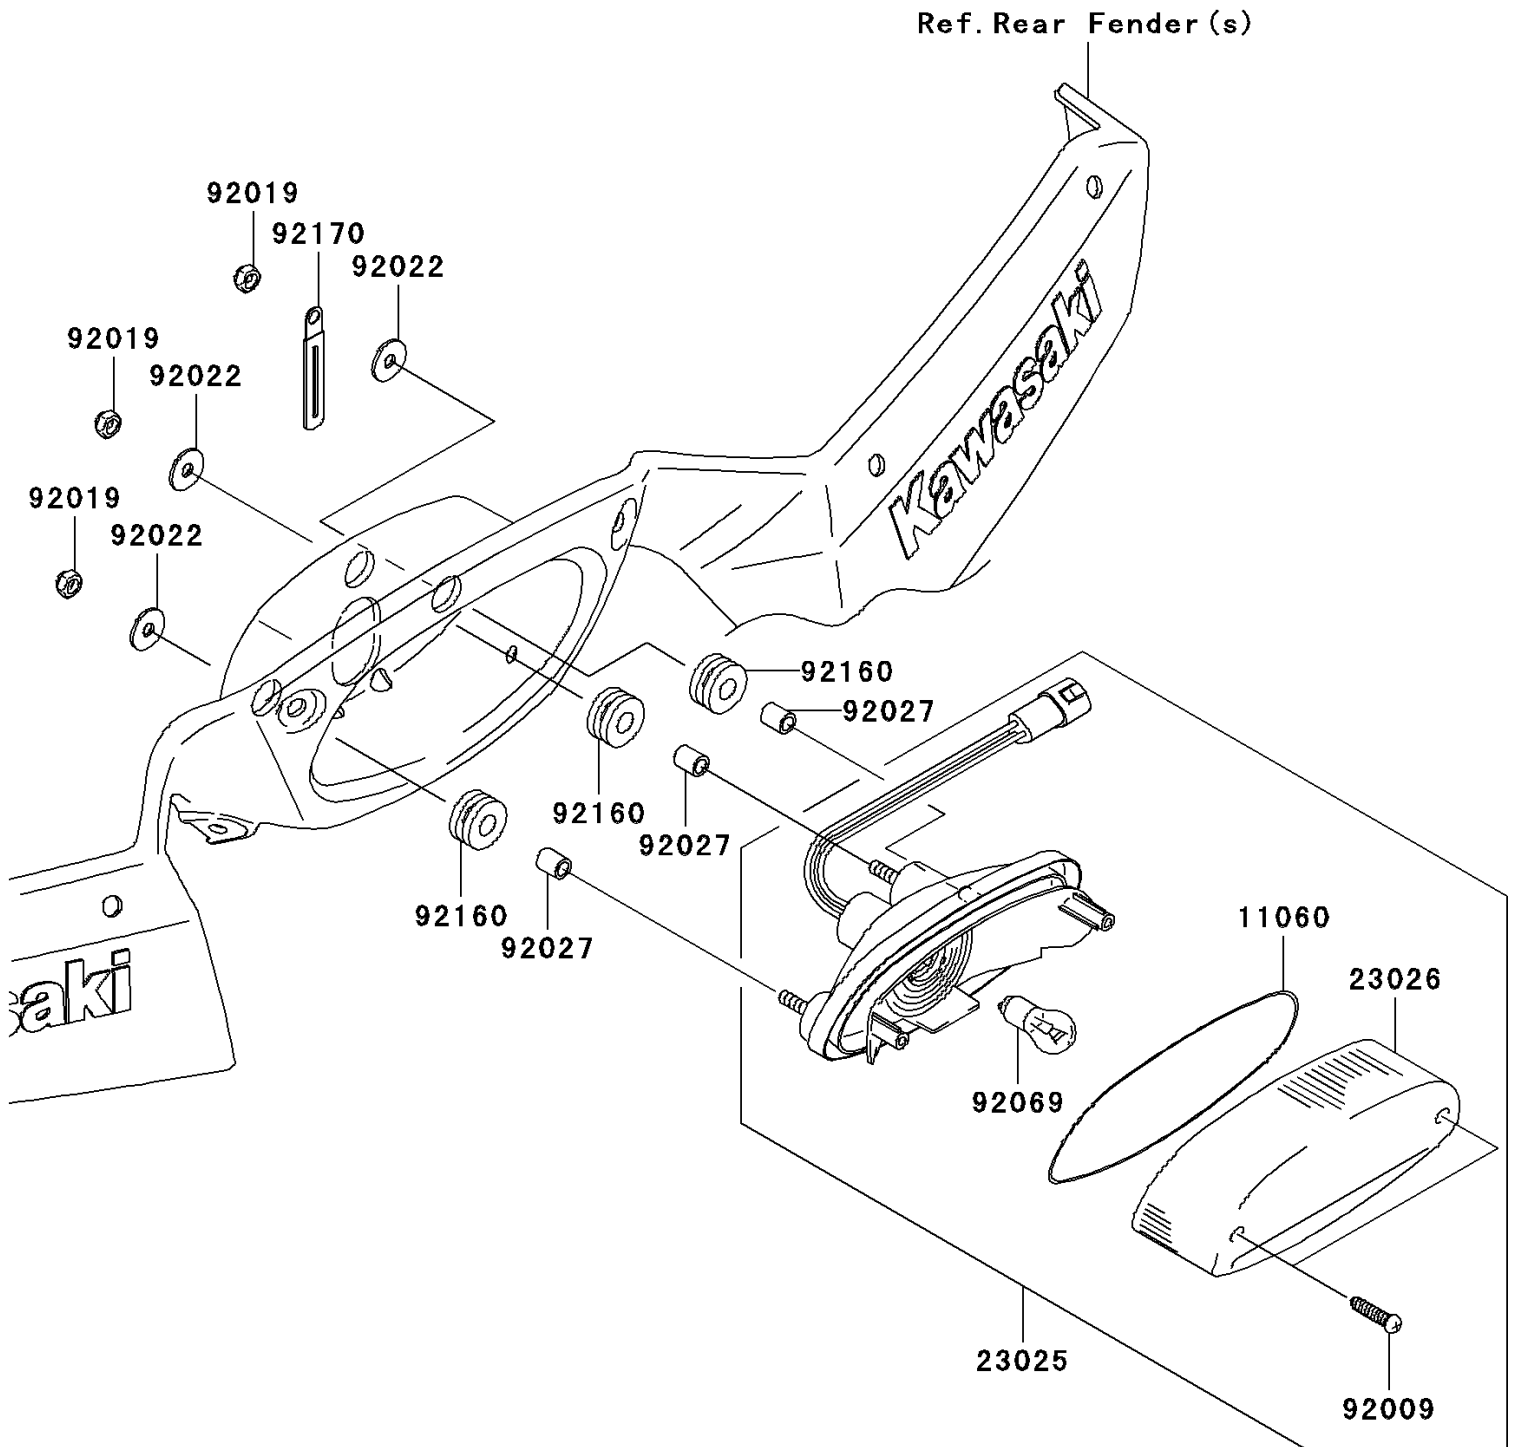

2007 Brute Force 650 4x4i Hardwoods Green HD PARTS DIAGRAM

Taillight(s)

F2720

2007 Brute Force 650 4x4i Hardwoods Green HD PARTS LIST

Taillight(s)

ITEM NAME	PART NUMBER	QUANTITY
GASKET, TAIL LAMP LENS (Ref # 11060)	11060-1174	1
LAMP-TAIL (Ref # 23025)	23025-0011	1
LENS, TAIL LAMP (Ref # 23026)	23026-1183	1
SCREW, TAPPING, 4X20 (Ref # 92009)	92009-1378	2
NUT, LOCK, 6MM (Ref # 92019)	92019-008	3
WASHER, 6.5X20X1.6 (Ref # 92022)	92022-1557	3
COLLAR, 6.8X10X12 (Ref # 92027)	92027-162	3
BULB, 12V 21/5W (Ref # 92069)	92069-063	1
DAMPER (Ref # 92160)	92160-1162	3
CLAMP (Ref # 92170)	92170-1514	1