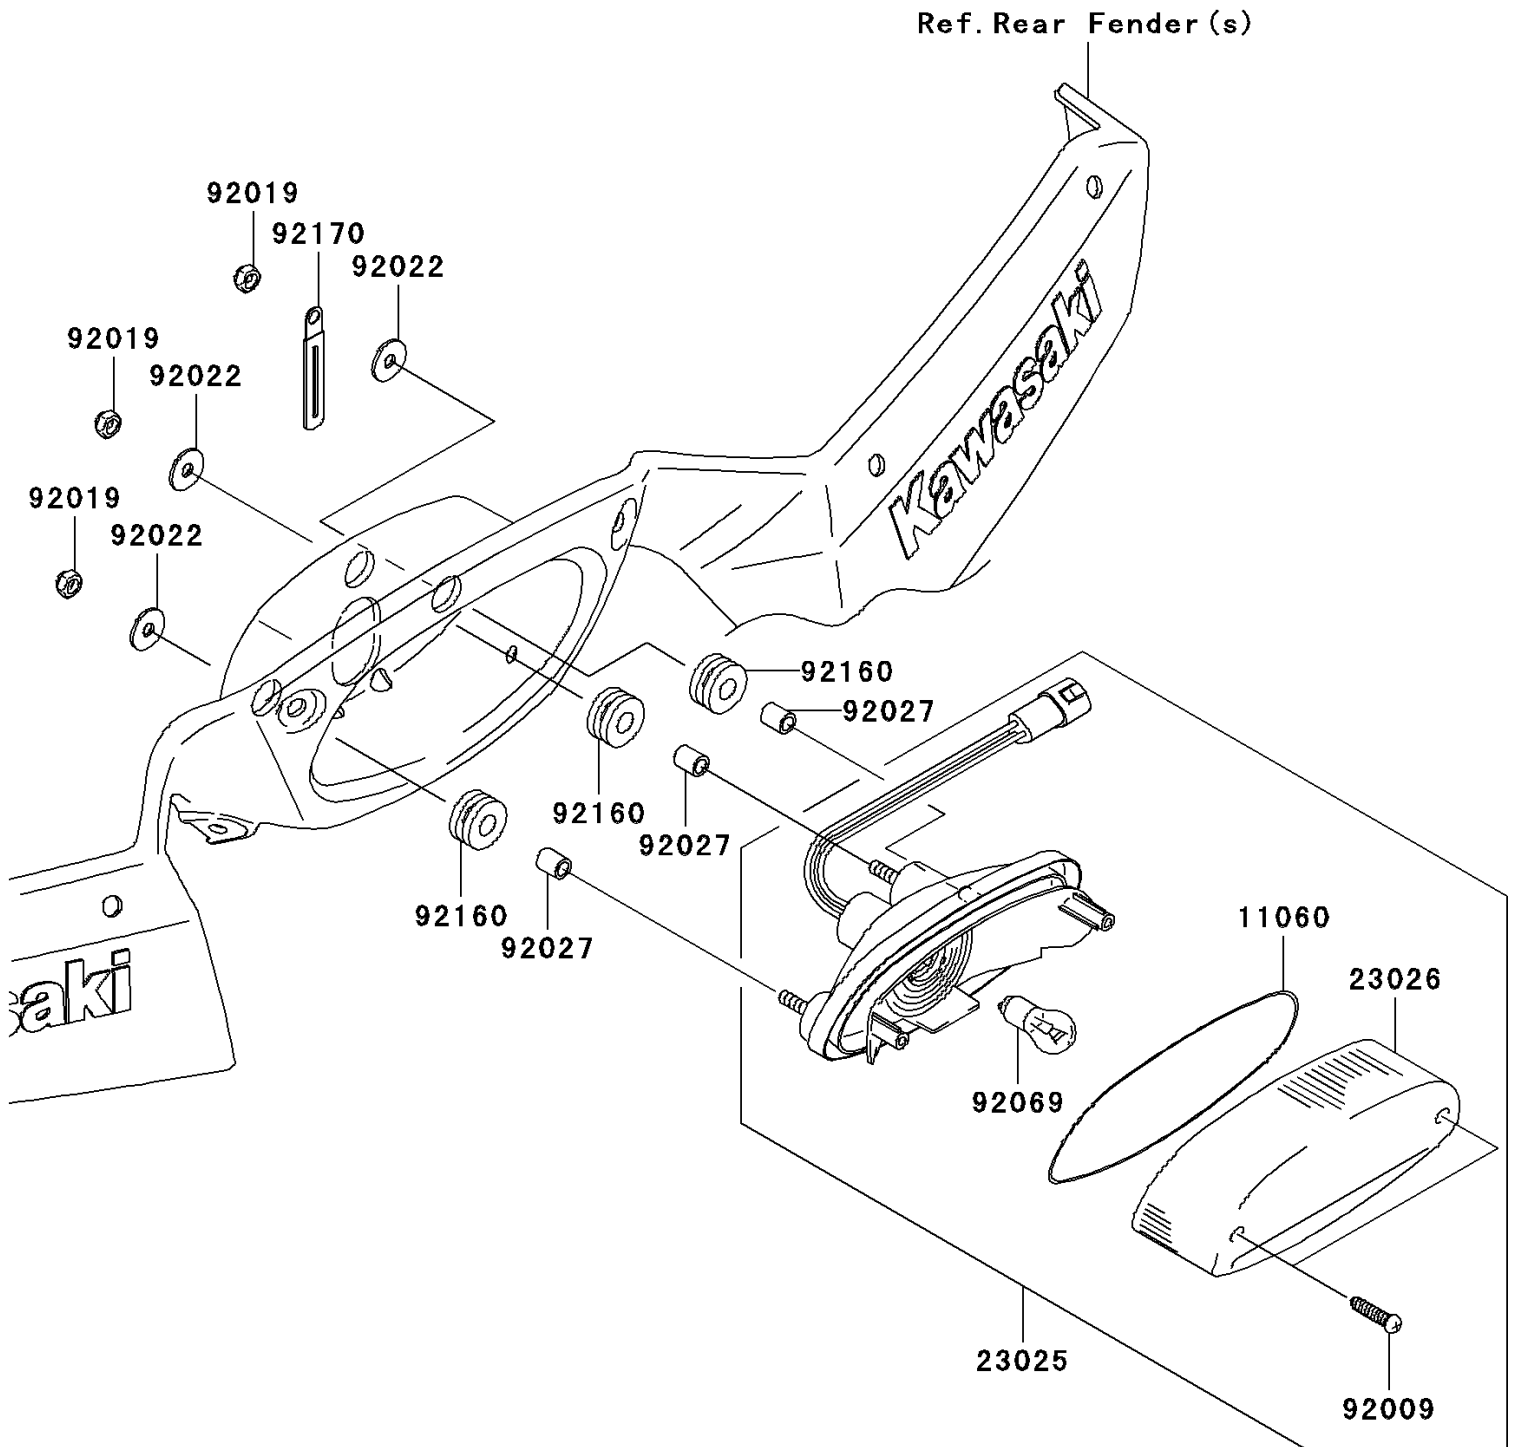

# 2008 Brute Force 650 4x4i Hardwoods Green HD PARTS DIAGRAM

Taillight(s)

F2720

## 2008 Brute Force 650 4x4i Hardwoods Green HD PARTS LIST

### Taillight(s)

ITEM NAME	PART NUMBER	QUANTITY
GASKET, TAIL LAMP LENS (Ref # 11060)	11060-1174	1
LAMP-TAIL (Ref # 23025)	23025-0011	1
LENS, TAIL LAMP (Ref # 23026)	23026-1183	1
SCREW, TAPPING, 4X20 (Ref # 92009)	92009-1378	2
NUT, LOCK, 6MM (Ref # 92019)	92019-008	3
WASHER, 6.5X20X1.6 (Ref # 92022)	92022-1557	3
COLLAR, 6.8X10X12 (Ref # 92027)	92027-162	3
BULB, 12V 21/5W (Ref # 92069)	92069-063	1
DAMPER (Ref # 92160)	92160-1162	3
CLAMP (Ref # 92170)	92170-1514	1