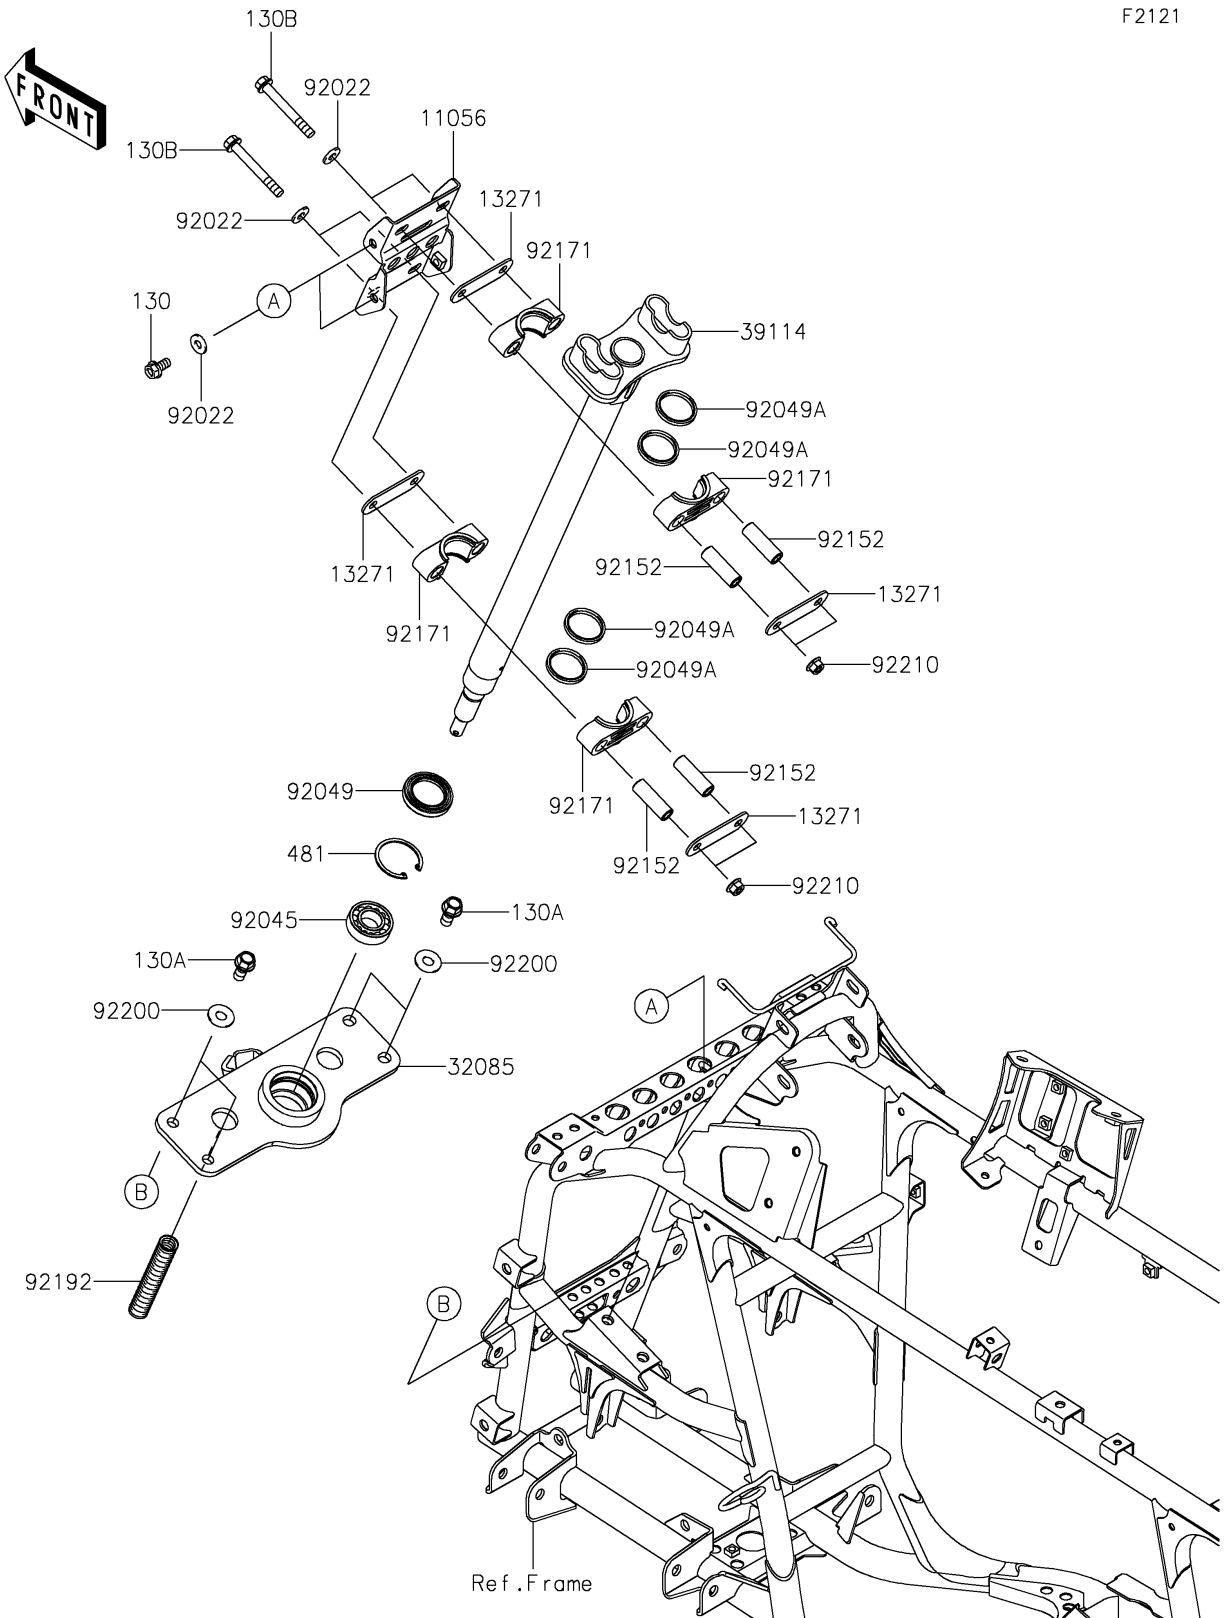

2020 BRUTE FORCE® 750 4x4i PARTS DIAGRAM

Steering Shaft

F2121

2020 BRUTE FORCE® 750 4x4i PARTS LIST

Steering Shaft

ITEM NAME	PART NUMBER	QUANTITY
BRACKET,STRG,UPP (Ref # 11056)	11056-0284	1
BOLT-FLANGED,8X16 (Ref # 130)	130BA0816	4
BOLT-FLANGED,10X20 (Ref # 130A)	130BB1020	4
BOLT-FLANGED,8X65 (Ref # 130B)	130CA0865	4
PLATE,STEERING,CLAMP (Ref # 13271)	13271-7506	4
STOPPER,STRG (Ref # 32085)	32085-0200	1
SHAFT-COMP-STRG (Ref # 39114)	39114-0014	1
CIRCLIP-TYPE-C,42MM (Ref # 481)	481J4200	1
WASHER,8.2X19X2 (Ref # 92022)	92022-1533	8
BEARING-BALL,60042RD (Ref # 92045)	92045-3705	1
SEAL-OIL,HTC 30X45X8 (Ref # 92049)	92049-1575	1
SEAL-OIL,SR31.8X37.5X3.8LR (Ref # 92049A)	92049-7501	4
COLLAR,9.1X13.95X42 (Ref # 92152)	92152-7501	4
CLAMP,STEERING (Ref # 92171)	92171-7501	4
TUBE,CORRUGATED,13X16.7X100 (Ref # 92192)	92192-0938	1
WASHER,10.5X25X1.6 (Ref # 92200)	92200-1595	4
NUT,FLANGED,LOCK,8MM (Ref # 92210)	92210-0493	4