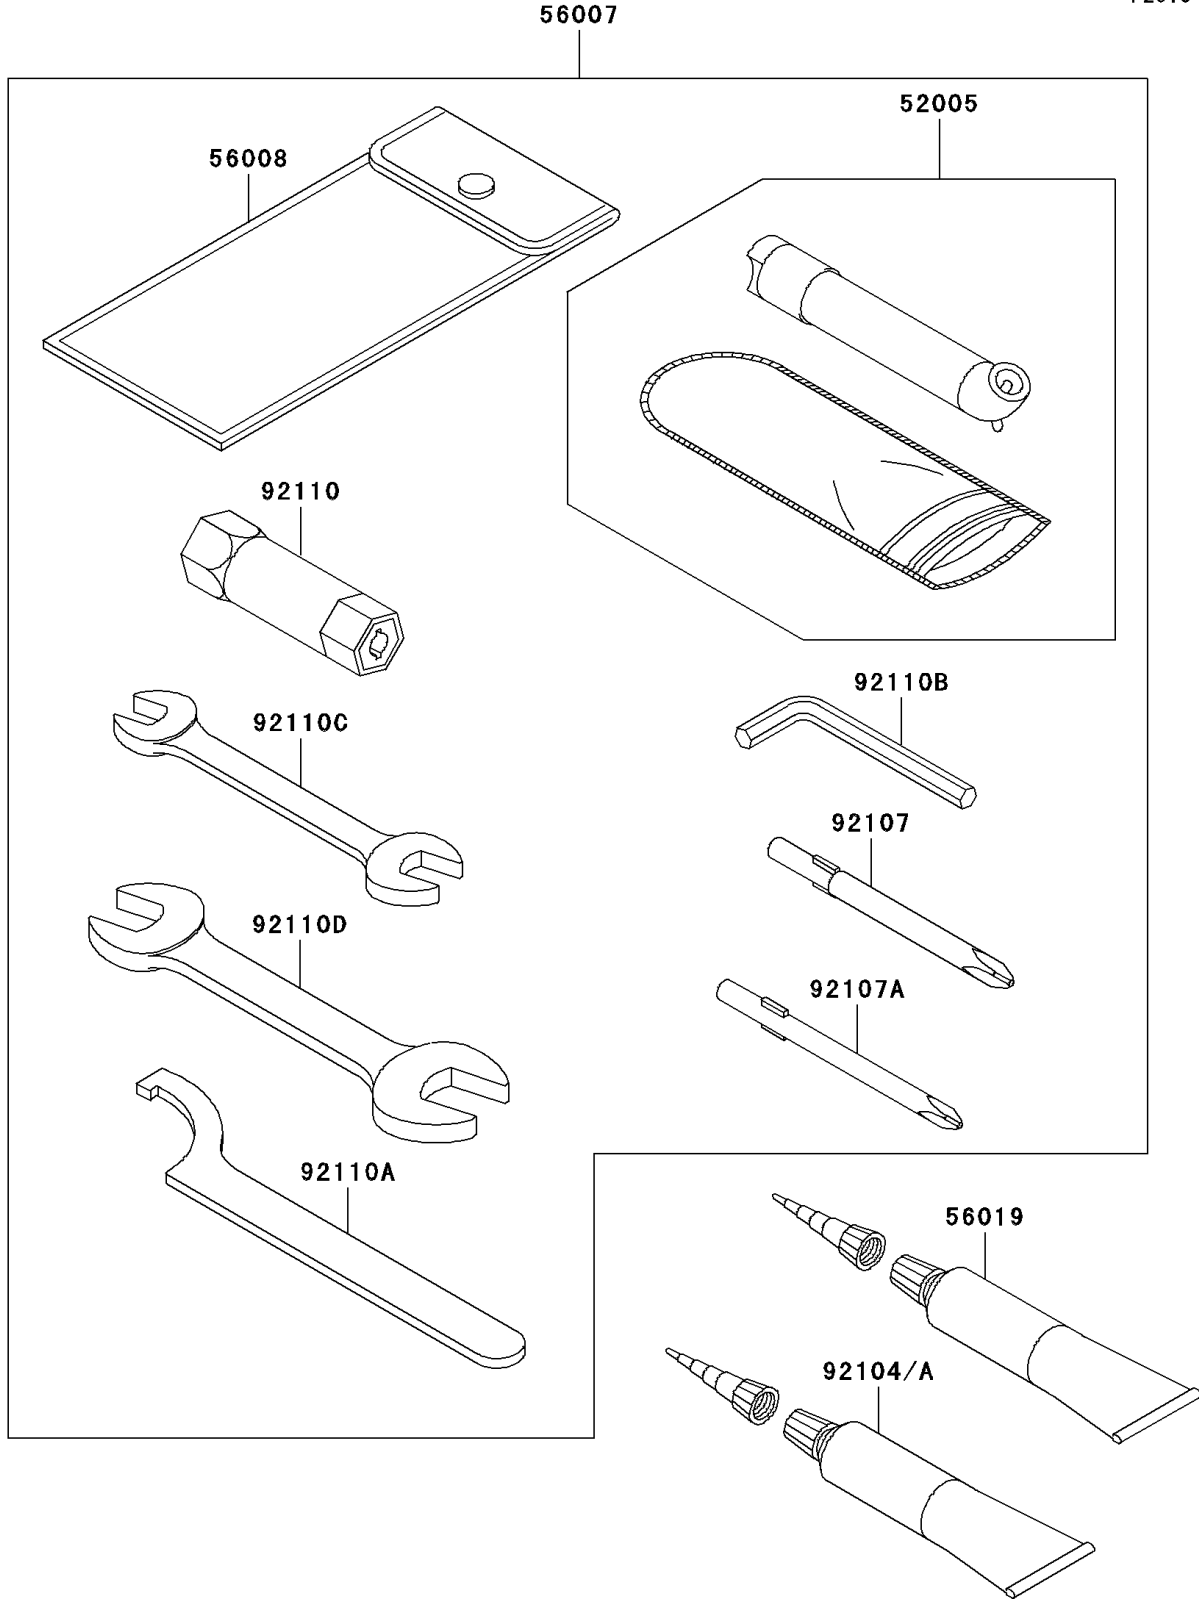

2008 Brute Force 650 4x4i Hardwoods Green HD PARTS DIAGRAM

Owner's Tools

F2810

2008 Brute Force 650 4x4i Hardwoods Green HD PARTS LIST

Owner's Tools

ITEM NAME	PART NUMBER	QUANTITY
GAUGE,AIR (Ref # 52005)	52005-1082	1
TOOL-KIT (Ref # 56007)	56007-0014	1
BAG,TOOL (Ref # 56008)	56008-1007	1
GASKET-LIQUID,TB1211,WHITE (Ref # 56019)	56019-120	1
GASKET-LIQUID,TB1211F,CLEAR (Ref # 92104)	92104-0004	1
GASKET-LIQUID,TB1216,GRAY (Ref # 92104A)	92104-1063	1
TOOL-DRIVER,#3PHILLIPS (Ref # 92107)	92107-005	1
TOOL-DRIVER,#2PHILLIPS (Ref # 92107A)	92107-1053	1
TOOL-WRENCH,BOX,16MM (Ref # 92110)	92110-1116	1
TOOL-WRENCH,HOOK (Ref # 92110A)	92110-1129	1
TOOL-WRENCH,ALLEN,3MM (Ref # 92110B)	92110-1140	1
TOOL-WRENCH,OPEN END,10X12 (Ref # 92110C)	92110-1152	1
TOOL-WRENCH,OPEN END,14X17 (Ref # 92110D)	92110-1153	1