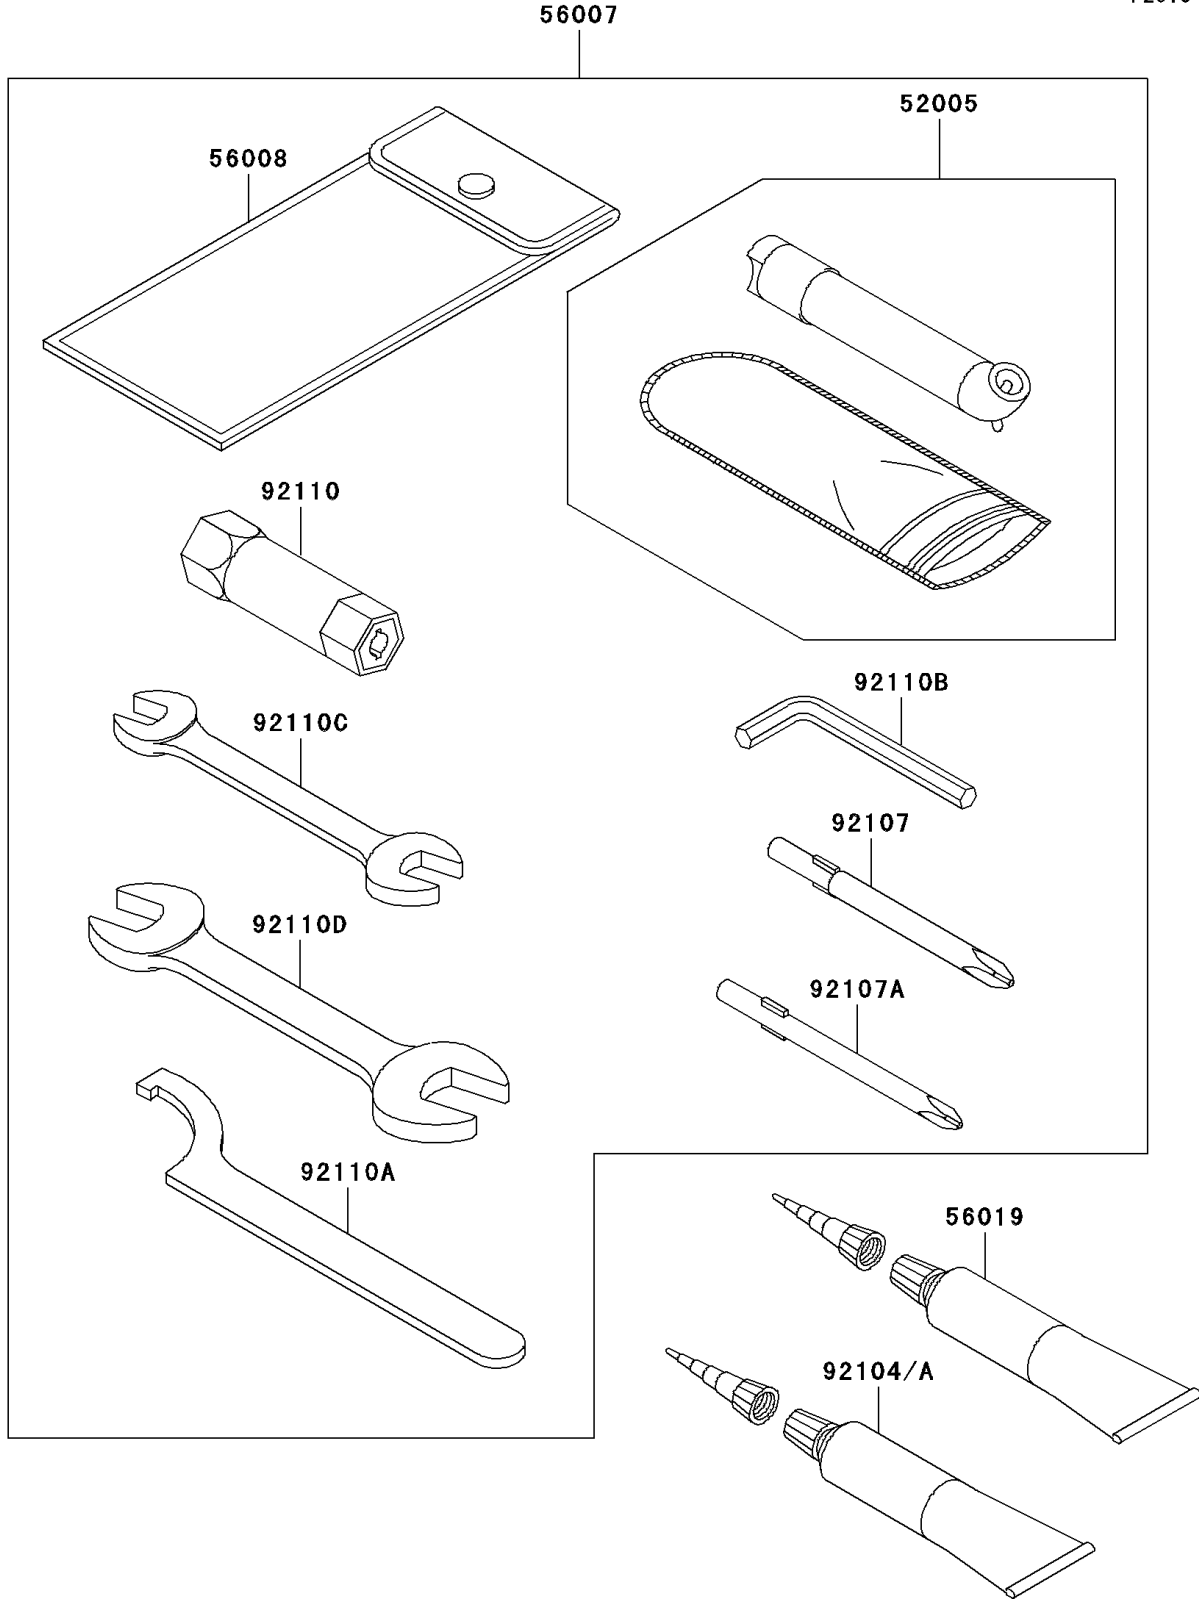

2009 Brute Force 650 4x4i Hardwoods Green HD PARTS DIAGRAM

Owner's Tools

F2810

2009 Brute Force 650 4x4i Hardwoods Green HD PARTS LIST

Owner's Tools

ITEM NAME	PART NUMBER	QUANTITY
GAUGE,AIR (Ref # 52005)	52005-1082	1
TOOL-KIT (Ref # 56007)	56007-0014	1
BAG,TOOL (Ref # 56008)	56008-1007	1
GASKET-LIQUID,TB1211,WHITE (Ref # 56019)	56019-120	1
GASKET-LIQUID,TB1211F,CLEAR (Ref # 92104)	92104-0004	1
GASKET-LIQUID,TB1216,GRAY (Ref # 92104A)	92104-1063	1
TOOL-DRIVER,#3PHILLIPS (Ref # 92107)	92107-005	1
TOOL-DRIVER,#2PHILLIPS (Ref # 92107A)	92107-1053	1
TOOL-WRENCH,BOX,16MM (Ref # 92110)	92110-1116	1
TOOL-WRENCH,HOOK (Ref # 92110A)	92110-1129	1
TOOL-WRENCH,ALLEN,3MM (Ref # 92110B)	92110-1140	1
TOOL-WRENCH,OPEN END,10X12 (Ref # 92110C)	92110-1152	1
TOOL-WRENCH,OPEN END,14X17 (Ref # 92110D)	92110-1153	1