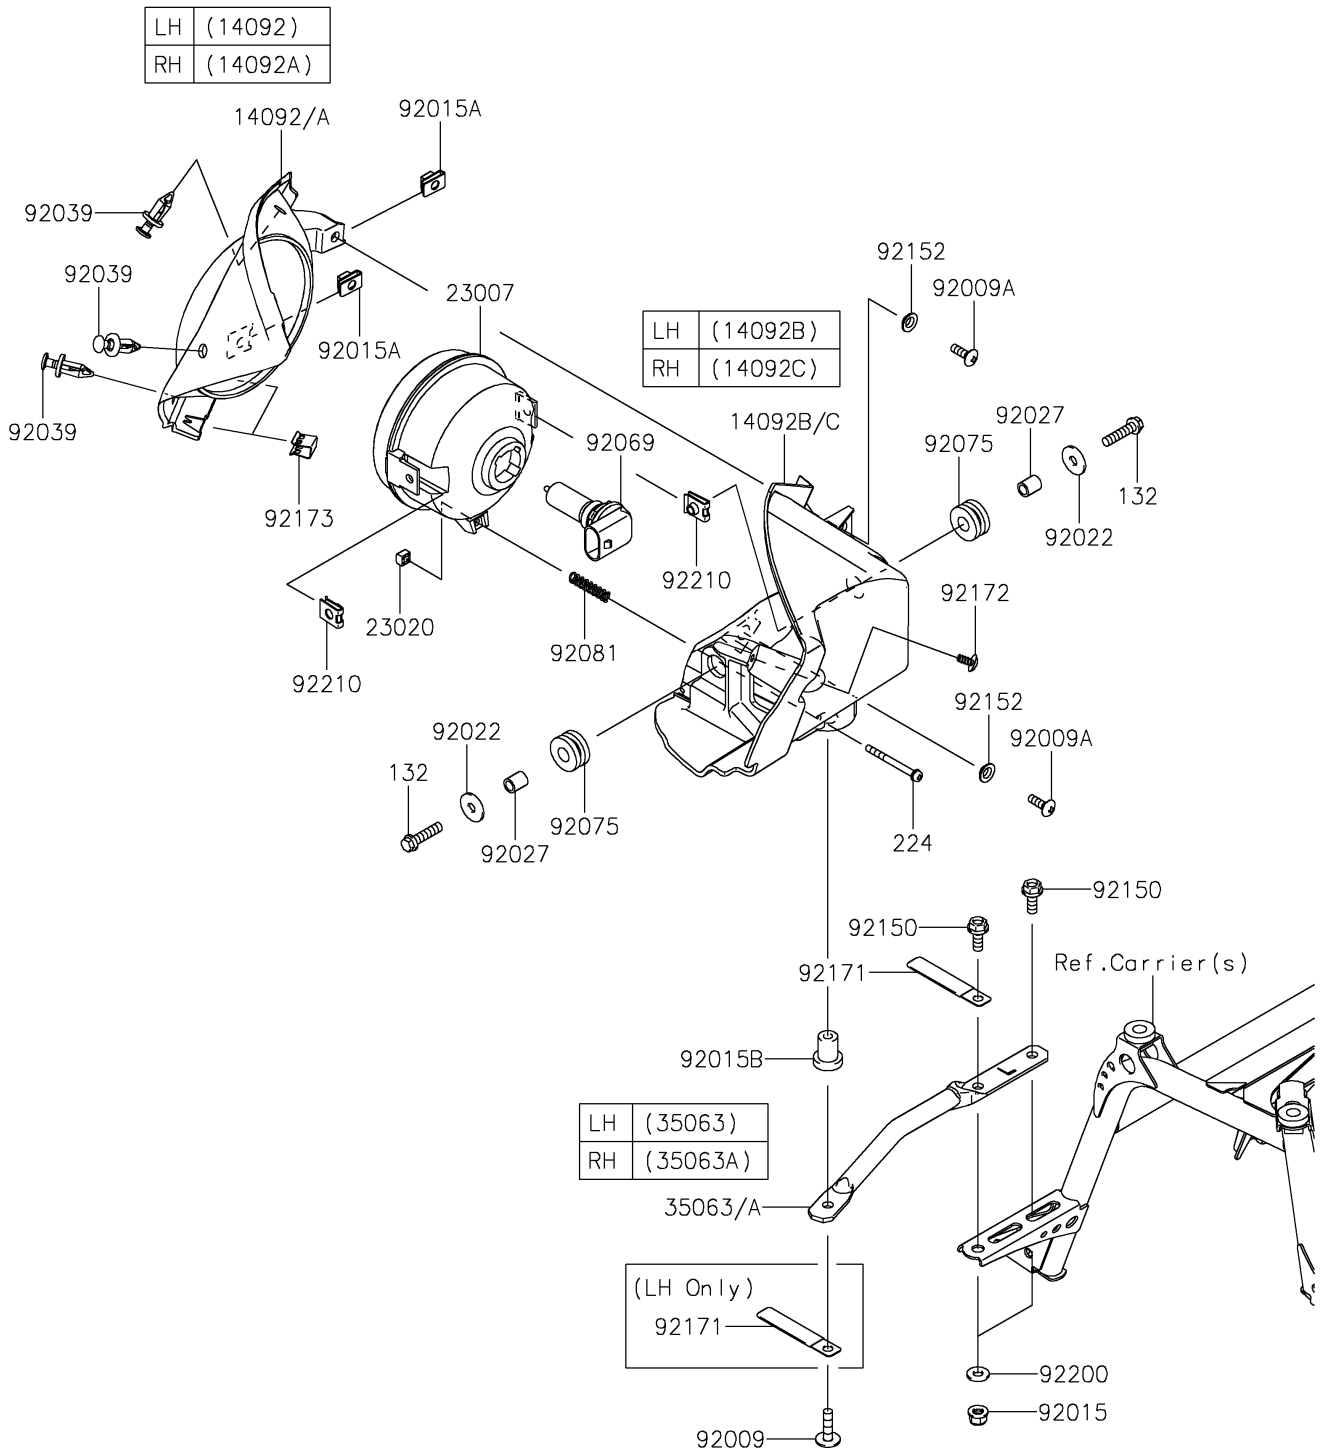

2020 BRUTE FORCE® 750 4x4i PARTS DIAGRAM

Headlight(s)

F2710

2020 BRUTE FORCE® 750 4x4i PARTS LIST

Headlight(s)

ITEM NAME	PART NUMBER	QUANTITY
BOLT-FLANGED-SMALL,6X25 (Ref # 132)	132BA0625	4
COVER,HEAD LAMP,LH,F.BLACK (Ref # 14092)	14092-0190-6Z	1
COVER,HEAD LAMP,RH,F.BLACK (Ref # 14092A)	14092-0191-6Z	1
COVER,RR HEAD LAMP,LH (Ref # 14092B)	14092-0192	1
COVER,RR HEAD LAMP,RH (Ref # 14092C)	14092-0193	1
SCREW-PAN-WP-CROS,4X45 (Ref # 224)	224AA0445	2
LENS-COMP,HEAD LAMP (Ref # 23007)	23007-0096	2
NUT,4MM,FOCUS ADJUST (Ref # 23020)	23020-018	2
STAY,HEAD LAMP,LH (Ref # 35063)	35063-0806	1
STAY,HEAD LAMP,RH (Ref # 35063A)	35063-0807	1
SCREW,6X22,BLACK (Ref # 92009)	92009-1256	2
SCREW,5X16,BLACK (Ref # 92009A)	92009-1654	4
NUT,LOCK,FLANGED,6MM (Ref # 92015)	92015-1339	4
NUT,5MM (Ref # 92015A)	92015-1627	4
NUT,RUBBER,6MM (Ref # 92015B)	92015-1692	2
WASHER,6.5X20X1.6 (Ref # 92022)	92022-125	4
COLLAR,6.8X10X12 (Ref # 92027)	92027-162	4
RIVET (Ref # 92039)	92039-0776	6
BULB,12V 35/35W (Ref # 92069)	92069-0019	2
DAMPER,10X24X12 (Ref # 92075)	92075-1690	4
SPRING,FOCUS ADJUST (Ref # 92081)	92081-1896	2
BOLT,FLANGED,6X15 (Ref # 92150)	92150-1015	4
COLLAR (Ref # 92152)	92152-0250	4
CLAMP,L=60 (Ref # 92171)	92171-0652	3
SCREW,TAPPING,5X10 (Ref # 92172)	92172-0262	2
CLAMP (Ref # 92173)	92173-0104	4
WASHER,6.5X14.5X1.5 (Ref # 92200)	92200-3775	4
NUT (Ref # 92210)	92210-1323	4