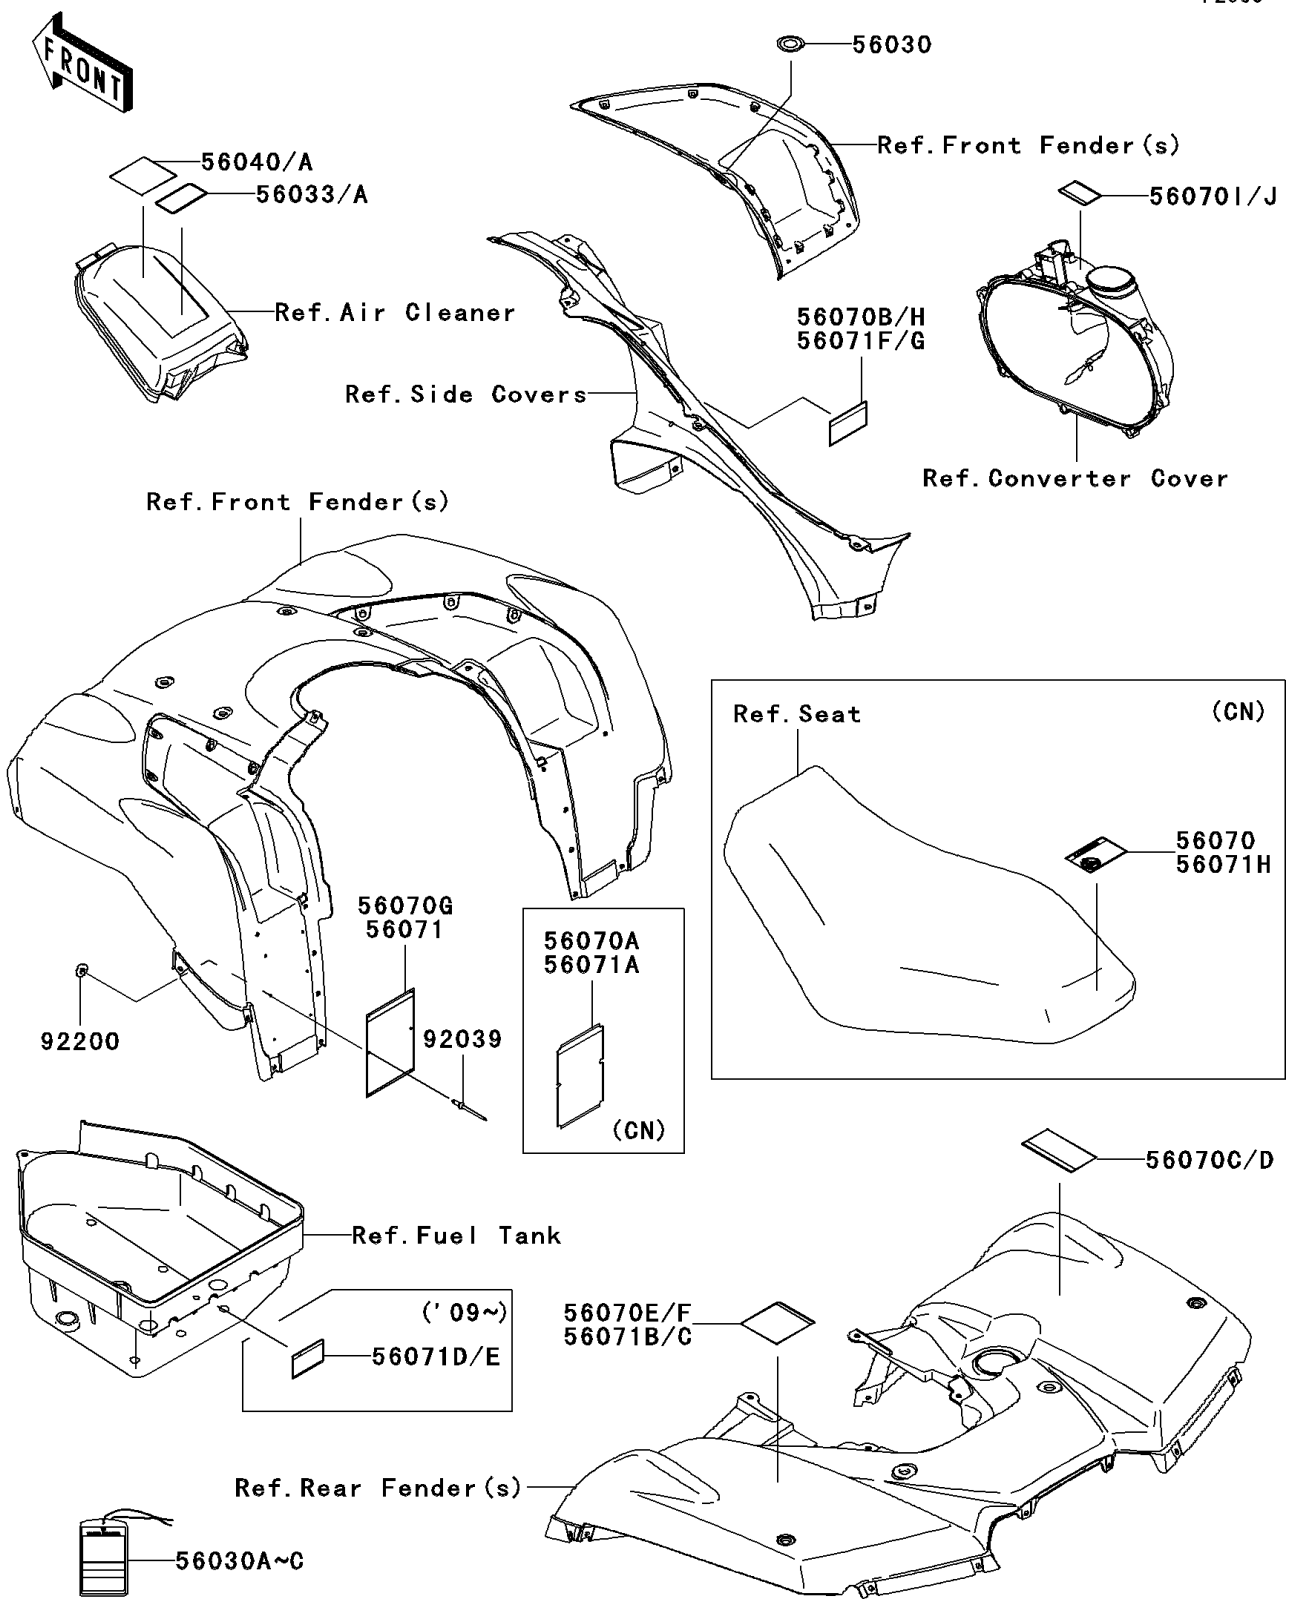

2008 Brute Force 650 4x4i Hardwoods Green HD PARTS DIAGRAM

Labels

F2860

2008 Brute Force 650 4x4i Hardwoods Green HD PARTS LIST

Labels

ITEM NAME	PART NUMBER	QUANTITY
LABEL,IGNITION SWITCH (Ref # 56030)	56030-0018	1
LABEL-MANUAL,AIR CLEANER (Ref # 56033)	56033-0064	1
LABEL-WARNING,UNDER 16 (Ref # 56040)	56040-1276	1
LABEL-WARNING,DRIVE BELT (Ref # 56070C)	56070-0038	1
LABEL-WARNING,TIRE&MAX LOAD (Ref # 56070E)	56070-0045	1
LABEL-WARNING,SERIOUS INJURY (Ref # 56070G)	56070-1151	1
LABEL-WARNING,SHIFT LEVER (Ref # 56070H)	56070-1170	1
LABEL-WARNING,CVT COVER (Ref # 56070I)	56070-1269	1
RIVET,3.2X8 (Ref # 92039)	92039-3763	6
WASHER,3.5X8X1 (Ref # 92200)	92200-1251	6
LABEL,HANGTAG (Ref # 56030A)	56030-0047	1
LABEL-WARNING,AGE (Ref # 56040A)	56040-1325	1
LABEL-WARNING,NO PASSENGER (Ref # 56070)	56070-0018	1
LABEL-WARNING,GENERAL (Ref # 56070A)	56070-0019	1
LABEL-WARNING,SHIFT LEVER(FRENCH) (Ref # 56070B)	56070-0037	1
LABEL-WARNING,DRIVE BELT(FRENCH) (Ref # 56070D)	56070-0039	1
LABEL-WARNING,TIRE&MAX LOAD (Ref # 56070F)	56070-0071	1
LABEL-WARNING,CVT COVER(FRENCH) (Ref # 56070J)	56070-1271	1